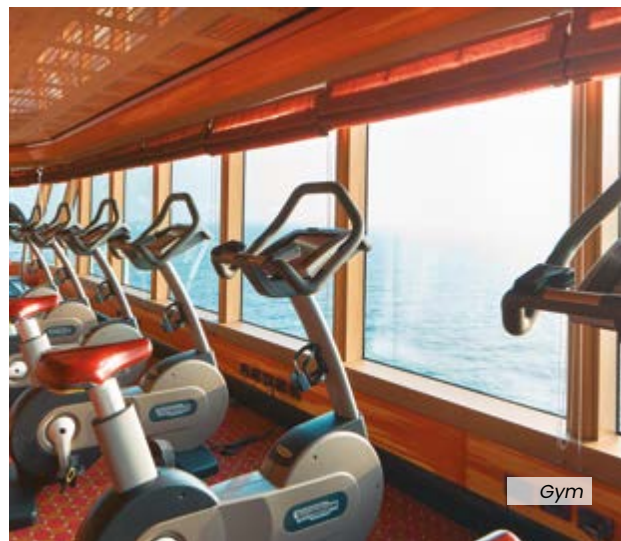

Costa **Deliziosa.**

The form of perfection

Gross tonnage: 92.600 t | **Length:** 294 m | **Width:** 32,25 m | **Cruising speed:** 21,6 knots | **Max speed:** 23,6 knots

Interior cabins

Camelia, Narciso, Giglio, Ortensia, Ibisco, Petunia

Sea view cabins

Camelia, Narciso, Ortensia, Ibisco

Sea balcony cabins

Camelia, Giglio, Ortensia, Ibisco, Petunia

Suites

Mini Suite with ocean view balcony.

Camelia, Giglio, Ibisco, Petunia

Suite with ocean view balcony.

Giglio, Ortensia, Ibisco, Petunia

Panorama Suite with ocean view balcony.

Camelia, Giglio, Ortensia, Ibisco, Petunia

Gran Suite with ocean view balcony.

Ibisco

TASTE

• 6 restaurants, including the Club Restaurant, the Archipelago Restaurant, the Sushino at Costa, requiring payment, by reservation and the Pizzeria Pummid'Oro requiring payment • 11 bars and lounges, including the Gelateria-Cioccolateria Amarillo and a Wine Bar requiring payment.

WELLNESS AND SPORT

• The Solemio wellness center: on two decks, with gym, thermal baths, thalassotherapy pool, treatment rooms, sauna, Turkish bath, UVA solarium • 5 hot tubs • 4 pools, including two with automatic cover • Multisport field • Outside jogging route.

ENTERTAINMENT

• Theater on three decks • Casino • Club • deck pool with automatic glass roof and giant screen • Toboga water slide • Library • Shop Gallery • Mondovirtuale • Peppa Pig Area • Squok Club • Baby pool.

Gym