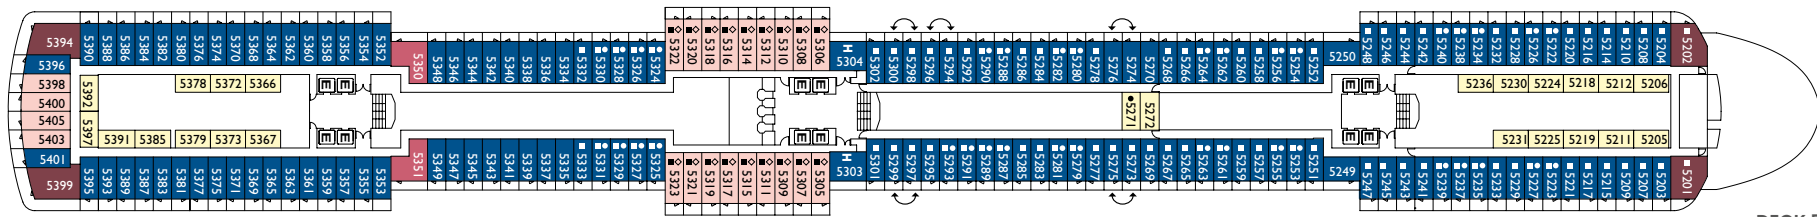

The form of perfection

Gross tonnage: 92.600 t | **Length:** 294 m | **Width:** 32,25 m | **Cruising speed:** 21,6 knots | **Max speed:** 23,6 knots

Interior cabins

Camelia, Narciso, Giglio, Ortensia, Ibisco, Petunia

- single sofa bed
- ▲▲ 2 low beds that cannot be converted into a double
- ◇ 1 double bed that cannot be converted into two low beds

DECK 12 - GIRASOLE

DECK 11 - FUXIA

DECK 10 - MAGNOLIA

DECK 9 - ORCHIDEA

DECK 8 - PETUNIA

DECK 7 - IBISCO

DECK 6 - ORTENSIA

DECK 5 - GLIOGLIO

DECK 4 - CAMELIA

DECK 3 - AZALEA

DECK 2 - GARDENIA

DECK 1 - NARCISO