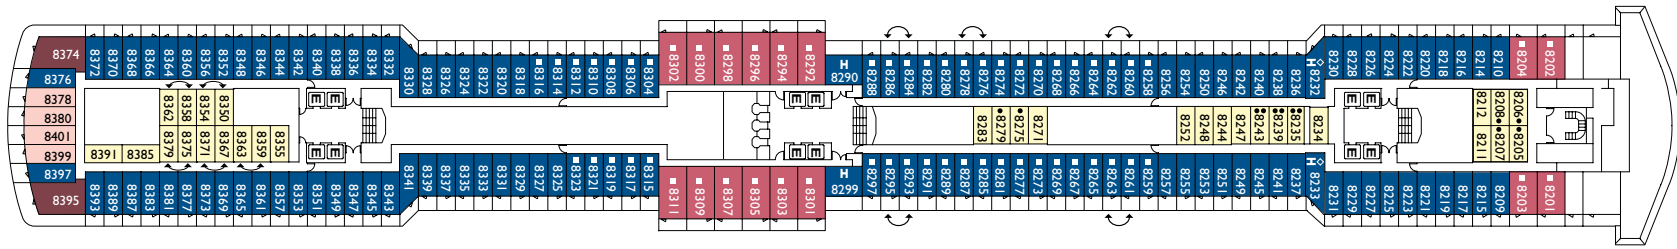

The form of perfection

Gross tonnage: 92.600 t | **Length:** 294 m | **Width:** 32,25 m | **Cruising speed:** 21,6 knots | **Max speed:** 23,6 knots

Interior cabins

Camelia, Narciso, Giglio, Ortensia, Ibisco, Petunia

- single sofa bed
- ▲▲ 2 low beds that cannot be converted into a double
- ◇ 1 double bed that cannot be converted into two low beds

DECK 12 - GIRASOLE

DECK 11 - FUXIA

DECK 10 - MAGNOLIA

DECK 9 - ORCHIDEA

DECK 8 - PETUNIA

DECK 7 - IBISCO

DECK 6 - ORTENSIA

DECK 5 - GLIOGLIO

DECK 4 - CAMELIA

DECK 3 - AZALEA

DECK 2 - GARDENIA

DECK 1 - NARCISO