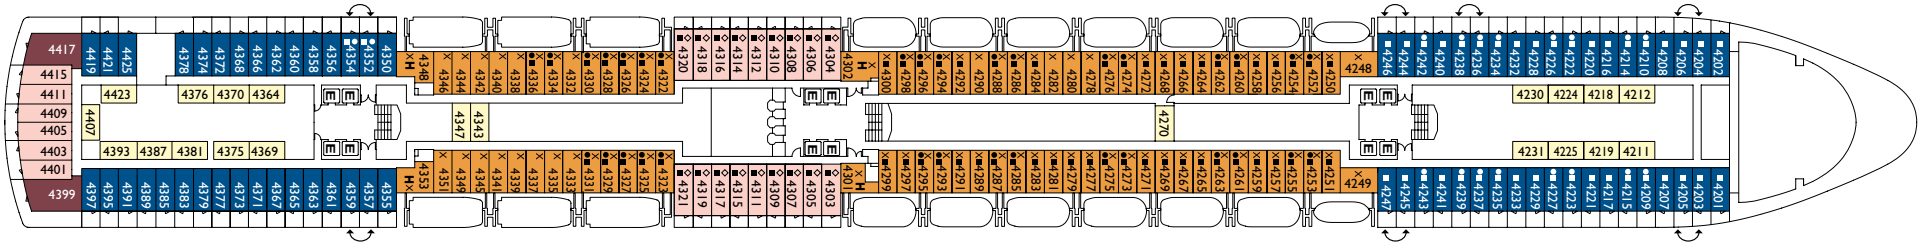

The form of perfection

Gross tonnage: 92.600 t | **Length:** 294 m | **Width:** 32,25 m | **Cruising speed:** 21,6 knots | **Max speed:** 23,6 knots

Interior cabins

Camelia, Narciso, Giglio, Ortensia, Ibisco, Petunia

- single sofa bed
- ▲▲ 2 low beds that cannot be converted into a double
- ◇ 1 double bed that cannot be converted into two low beds

DECK 12 - GIRASOLE

DECK 11 - FUXIA

DECK 10 - MAGNOLIA

DECK 9 - ORCHIDEA

DECK 8 - PETUNIA

DECK 7 - IBISCO

DECK 6 - ORTENSIA

DECK 5 - GLIOGLIO

DECK 4 - CAMELIA

DECK 3 - AZALEA

DECK 2 - GARDENIA

DECK 1 - NARCISO