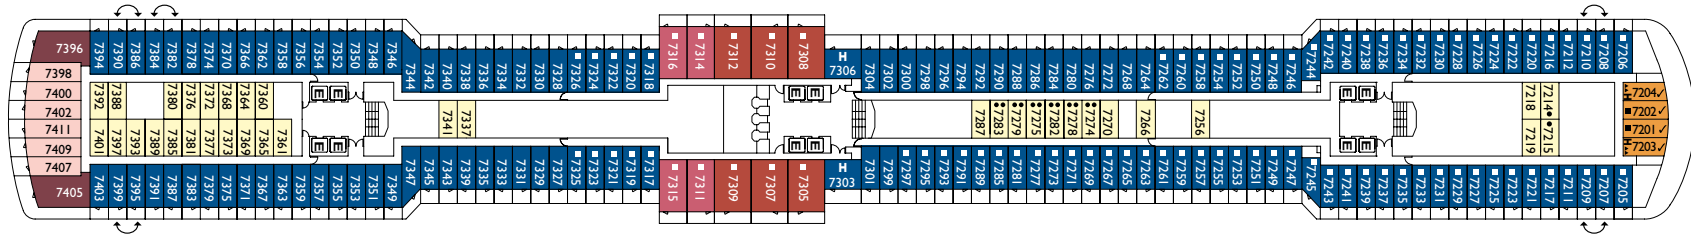

The form of perfection

Gross tonnage: 92.600 t | **Length:** 294 m | **Width:** 32,25 m | **Cruising speed:** 21,6 knots | **Max speed:** 23,6 knots

Interior cabins

Camelia, Narciso, Giglio, Ortensia, Ibisco, Petunia

- single sofa bed
- ▲▲ 2 low beds that cannot be converted into a double
- ◇ 1 double bed that cannot be converted into two low beds

DECK 12 - GIRASOLE

DECK 11 - FUXIA

DECK 10 - MAGNOLIA

DECK 9 - ORCHIDEA

DECK 8 - PETUNIA

DECK 7 - IBISCO

DECK 6 - ORTENSIA

DECK 5 - GLIOGLIO

DECK 4 - CAMELIA

DECK 3 - AZALEA

DECK 2 - GARDENIA

DECK 1 - NARCISO