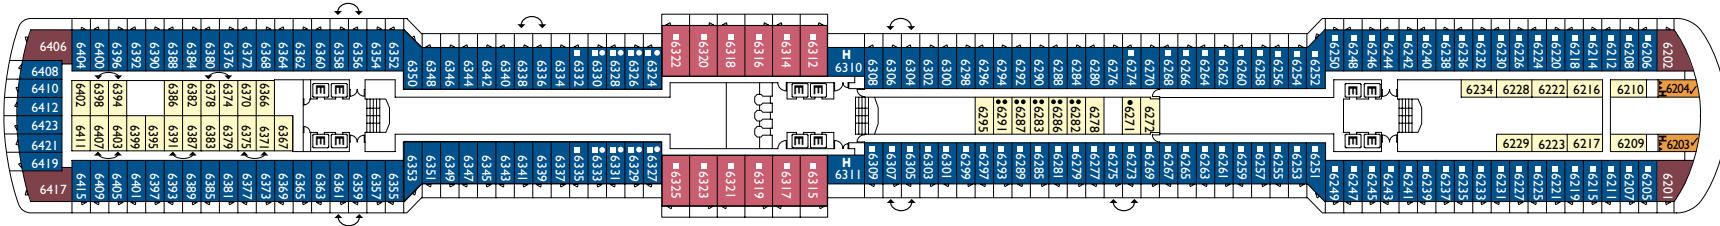

The form of perfection

Gross tonnage: 92.600 t | **Length:** 294 m | **Width:** 32,25 m | **Cruising speed:** 21,6 knots | **Max speed:** 23,6 knots

Interior cabins

Camelia, Narciso, Giglio, Ortensia, Ibisco, Petunia

- single sofa bed
- ▲▲ 2 low beds that cannot be converted into a double
- ◇ 1 double bed that cannot be converted into two low beds

DECK 12 - GIRASOLE

DECK 11 - FUXIA

DECK 10 - MAGNOLIA

DECK 9 - ORCHIDEA

DECK 8 - PETUNIA

DECK 7 - IBISCO

DECK 6 - ORTENSIA

DECK 5 - GLIOGLIO

DECK 4 - CAMELIA

DECK 3 - AZALEA

DECK 2 - GARDENIA

DECK 1 - NARCISO