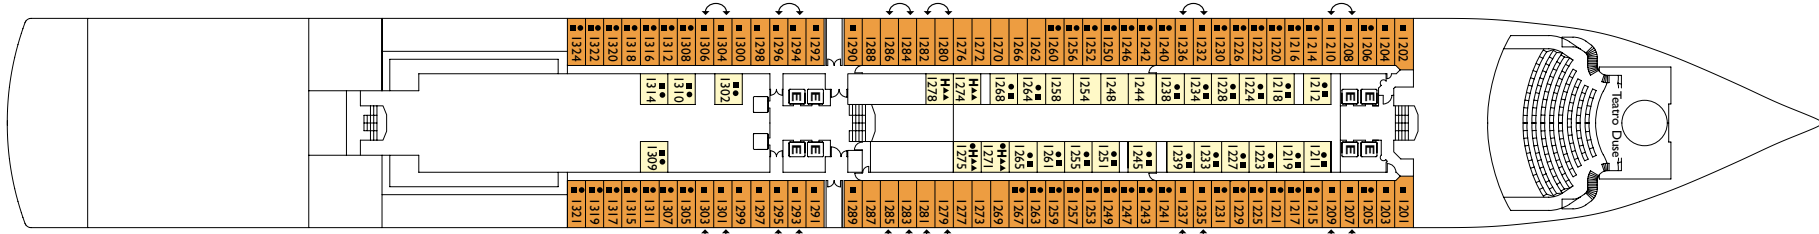

The form of perfection

Gross tonnage: 92.600 t | **Length:** 294 m | **Width:** 32,25 m | **Cruising speed:** 21,6 knots | **Max speed:** 23,6 knots

Interior cabins

Camelia, Narciso, Giglio, Ortensia, Ibisco, Petunia

DECK 8 - PETUNIA

DECK 7 - IBISCO

DECK 6 - ORTENSIA

DECK 5 - GLIOGLIO

DECK 4 - CAMELIA

DECK 3 - AZALEA

DECK 2 - GARDENIA

DECK 1 - NARCISO