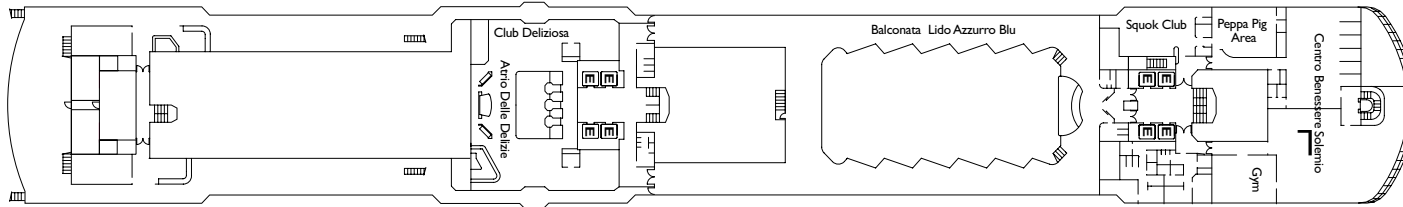

Sushino at Costa

Gym

Theater Duse

NB: double beds are available in all categories of cabin.

3rd and 4th beds are available in all categories.

- ✓ cabins with partially limited view
- X cabins without views
- H cabins for disabled guests
- C interconnecting cabins
- E lift
- 1 high bed

- single sofa bed
- ▲▲ 2 low beds that cannot be converted into a double
- ◇ 1 double bed that cannot be converted into two low beds

DECK 12 - GIRASOLE

DECK 11 - FUXIA

DECK 10 - MAGNOLIA

DECK 9 - ORCHIDEA