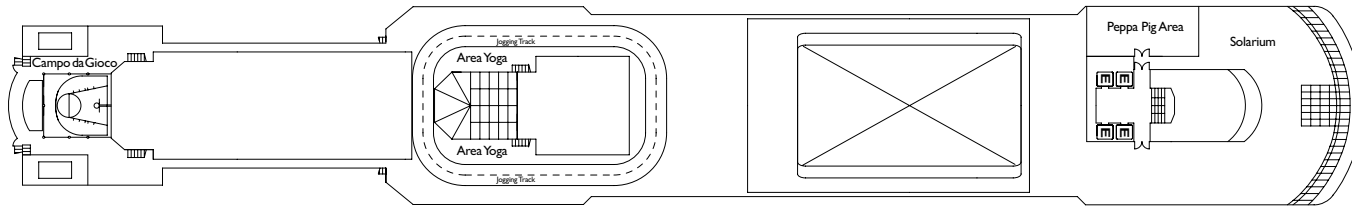

NB: double beds are available in all categories of cabin.

3rd and 4th beds are available in all categories.

- ✓ cabins with partially limited view
- X cabins without views
- H cabins for disabled guests
- C interconnecting cabins
- E lift
- 1 high bed

- single sofa bed
- ▲▲ 2 low beds that cannot be converted into a double
- 1 double bed that cannot be converted into two low beds