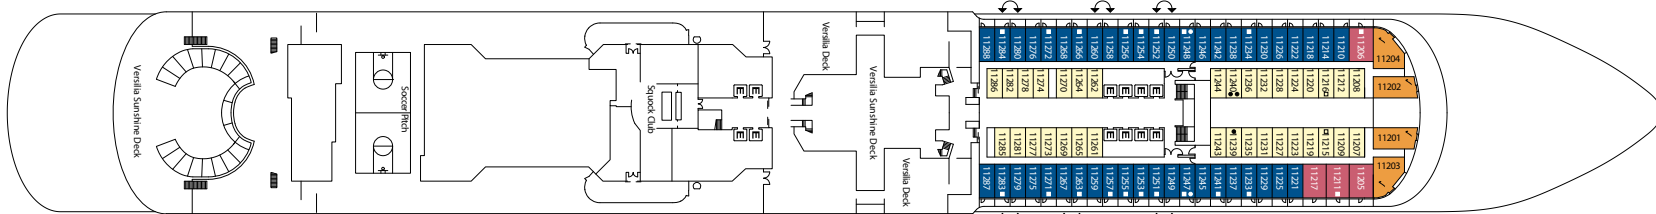

NB: double beds are available in all categories of cabin.

- single cabins
- H cabins for people with disabilities
- C interconnecting cabins
- E lift
- ★ double sofa bed
- 1 high bed
- single sofa bed
- ▲▲ 2 low beds that cannot be converted into a double
- ▲ cannot be converted into a double

DECK 15

DECK 14

DECK 12

DECK 11

DECK 10