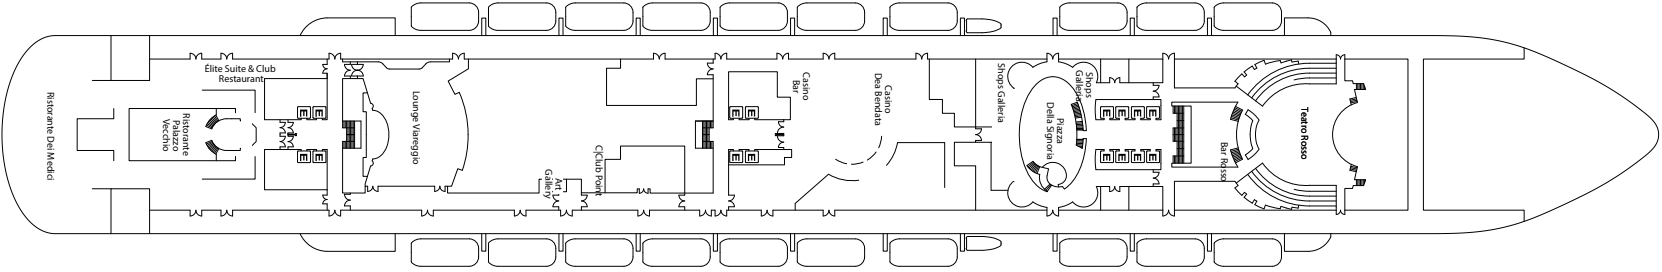

Italian renaissance

Gross tonnage: 135.500 t | Length: 323,6 m | Width: 37,2 m | Cruising speed: 18 knots | Max speed: 22,6 knots

Interior cabins

Deck 1, Deck 2, Deck 3, Deck 5, Deck 6, Deck 7, Deck 8, Deck 9, Deck 10, Deck 11, Deck 12, Deck 14

ENTERTAINMENT

• Theater on two decks • Casino • outside deck pool • Squok Club • Teens Area.

Frescobaldi Bar

Rope garden & Mini Golf

Squok Club

NB: double beds are available in all categories of cabin.

- single cabins
- H cabins for people with disabilities
- C interconnecting cabins
- E lift
- ★ double sofa bed
- 1 high bed
- single sofa bed
- ▲▲ 2 low beds that cannot be converted into a double
- ▲ cannot be converted into a double

DECK 15

DECK 14

DECK 12

DECK 11

DECK 10

DECK 9

DECK 8

DECK 7

DECK 6

DECK 5

DECK 4

DECK 3

DECK 2

DECK 1