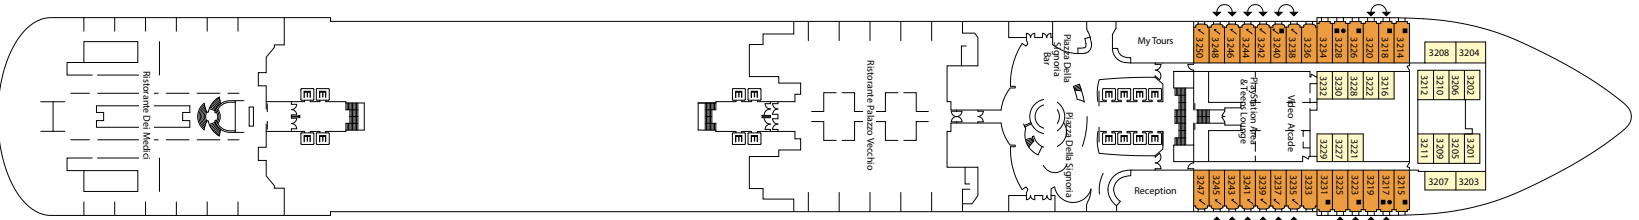

Italian renaissance

Gross tonnage: 135.500 t | Length: 323,6 m | Width: 37,2 m | Cruising speed: 18 knots | Max speed: 22,6 knots

Interior cabins

Deck 1, Deck 2, Deck 3, Deck 5, Deck 6, Deck 7, Deck 8, Deck 9, Deck 10, Deck 11, Deck 12, Deck 14

Sea view cabins

Deck 1, Deck 2, Deck 3, Deck 6, Deck 7, Deck 9, Deck 10, Deck 11, Deck 14

Sea balcony cabins

Deck 2, Deck 5, Deck 6, Deck 7, Deck 8, Deck 9, Deck 10, Deck 11, Deck 12, Deck 14

Suites

Mini Suite with ocean view balcony.

DECK 15

DECK 14

DECK 12

DECK 11

DECK 10

DECK 9

DECK 8

DECK 7

DECK 6

DECK 5

DECK 4

DECK 3

DECK 2

DECK 1