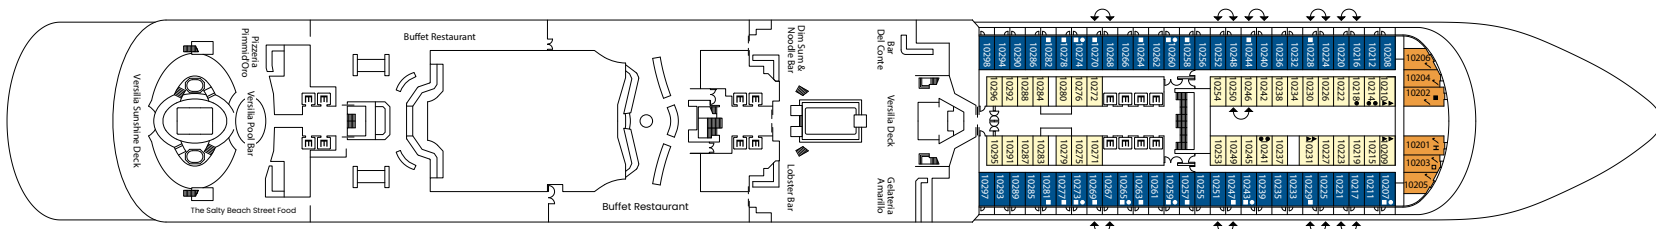

Italian renaissance

Gross tonnage: 135.500 t | Length: 323,6 m | Width: 37,2 m | Cruising speed: 18 knots | Max speed: 22,6 knots

Interior cabins

Deck 1, Deck 2, Deck 3, Deck 5, Deck 6, Deck 7, Deck 8, Deck 9, Deck 10, Deck 11, Deck 12, Deck 14

ENTERTAINMENT

• Theater on two decks • Casino • outside deck pool • Squok Club • Teens Area.

Frescobaldi Bar

Rope garden & Mini Golf

Squok Club

NB: double beds are available in all categories of cabin.

- single cabins
- H cabins for people with disabilities
- C interconnecting cabins
- E lift
- ★ double sofa bed
- 1 high bed
- single sofa bed
- ▲▲ 2 low beds that cannot be converted into a double
- ▲ cannot be converted into a double

DECK 15

DECK 14

DECK 12

DECK 11

DECK 10

DECK 9

DECK 8

DECK 7

DECK 6

DECK 5

DECK 4

DECK 3

DECK 2

DECK 1