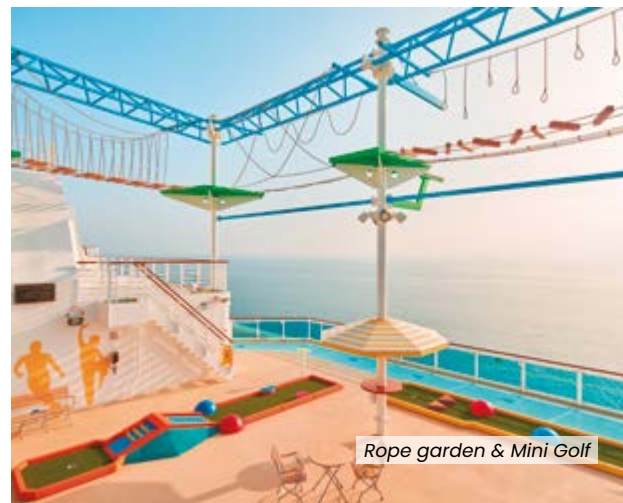

WELLNESS AND SPORT

• The Solemio Wellness Center with the beauty salon, the gym, sauna, jacuzzi, relaxation area and treatment rooms • outside Sports Field • a Rope Garden (adventure park) • mini golf • outside Jogging Route • Soccer field • Solarium.

ENTERTAINMENT

• Theater on two decks • Casino • outside deck pool • Squok Club • Teens Area.

Frescobaldi Bar

Rope garden & Mini Golf

Squok Club

NB: double beds are available in all categories of cabin.

- single cabins
- H cabins for people with disabilities
- C interconnecting cabins
- E lift
- ★ double sofa bed
- 1 high bed
- single sofa bed
- ▲▲ 2 low beds that cannot be converted into a double
- ▲ cannot be converted into a double