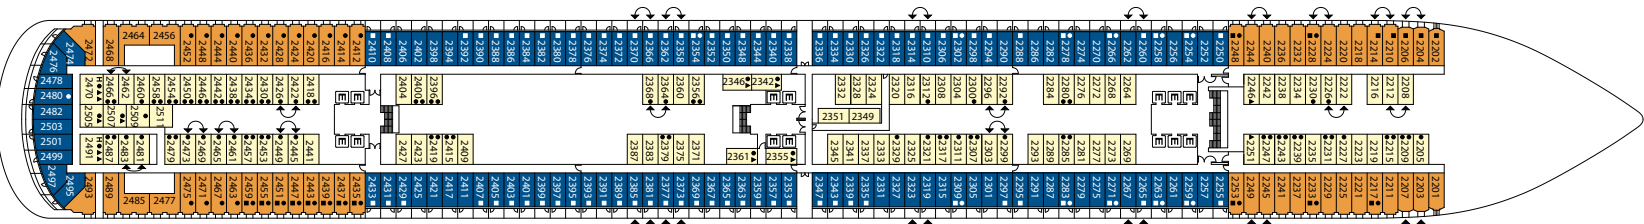

Italian renaissance

Gross tonnage: 135.500 t | Length: 323,6 m | Width: 37,2 m | Cruising speed: 18 knots | Max speed: 22,6 knots

Interior cabins

Deck 1, Deck 2, Deck 3, Deck 5, Deck 6, Deck 7, Deck 8, Deck 9, Deck 10, Deck 11, Deck 12, Deck 14

DECK 15

DECK 14

DECK 12

DECK 11

DECK 10

DECK 9

DECK 8

DECK 7

DECK 6

DECK 5

DECK 4

DECK 3

DECK 2

DECK 1