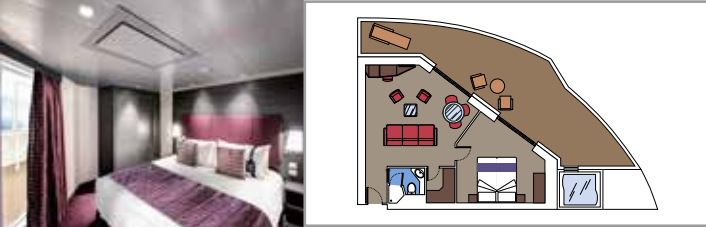

- › Sitting area with sofa
- › Spacious wardrobe

MSC YACHT CLUB INTERIOR SUITE YIN

 ≈17
  14-16
  2

- › Spacious wardrobe

The images are representative only. Size, layout and furniture may vary (within the same cabin category).

 Cabin size (m²)

 Balcony size (m²)

 Deck location

 Accommodating up to

SUITE AUREA

INCLUDED FACILITIES

- Some Suites have balcony with private whirlpool
- Spacious wardrobe
- Sitting area with double sofa bed
- Comfortable double bed or single beds (on request)
- Bathroom with shower or bathtub, vanity area with hairdryer
- Interactive TV, telephone, safe, minibar and air conditioning
- Wifi connection available (for a fee)

GRAND SUITE AUREA WITH TERRACE AND WHIRLPOOL

SXJ

 ≈39
  ≈36
  12
  4

- > Large balcony with private whirlpool bath
- > Sitting area with double sofa bed
- > Walk-in wardrobe

PREMIUM SUITE AUREA WITH TERRACE AND WHIRLPOOL

SLJ

 ≈27
  ≈26-30
  9-13
  4

- > Balcony with private whirlpool bath
- > Sitting area with double sofa bed
- > Spacious wardrobe

PREMIUM SUITE AUREA

SL1

 ≈25
  ≈3-14
  9-14
  6

- > Spacious wardrobe

The images are representative only. Size, layout and furniture may vary (within the same cabin category).