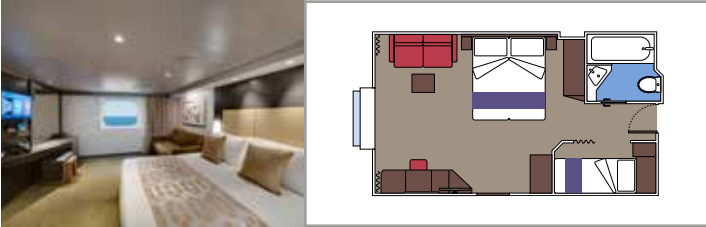

OCEAN VIEW

INCLUDED FACILITIES

- Window with sea view
- Relaxing armchair
- Comfortable double bed or single beds (on request)
- Bathroom with shower or bathtub, vanity area with hairdryers
- Interactive TV, telephone, safe, minibar and air conditioning
- Wifi connection available (for a fee)

PREMIUM OCEAN VIEW

OL2

≈25
9-11
6

› Medium deck location