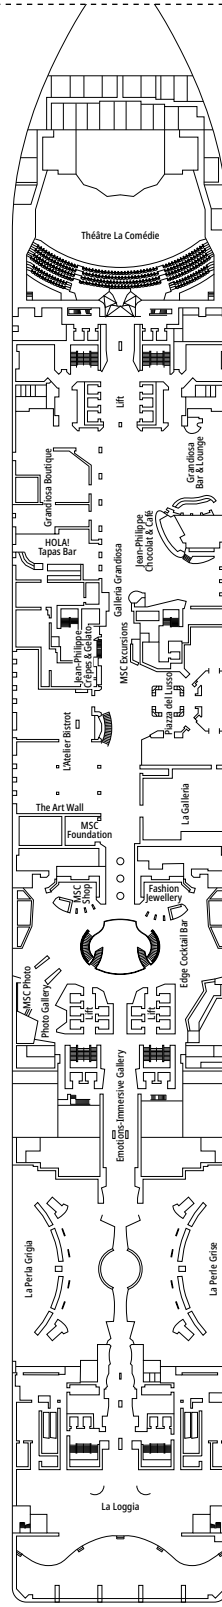

DECK 6
LEONARDO DA VINCI