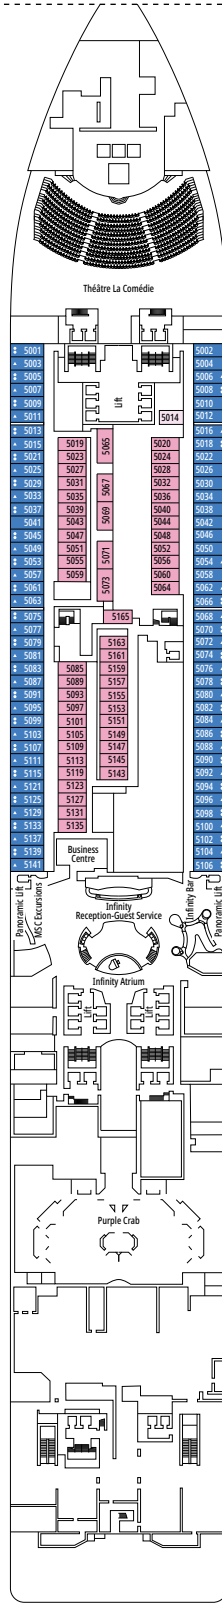

DECK 5
CARAVAGGIO