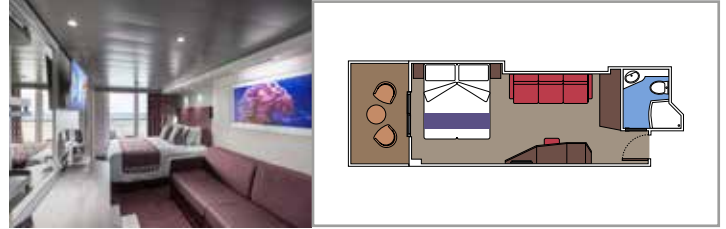

DELUXE BALCONY

BR3

≈17
≈6
13-14
4

› High deck location