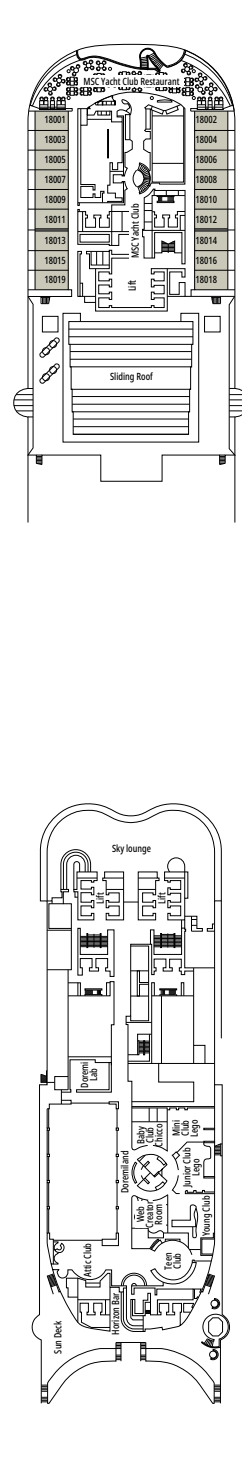

DECK 18
GAUGUIN