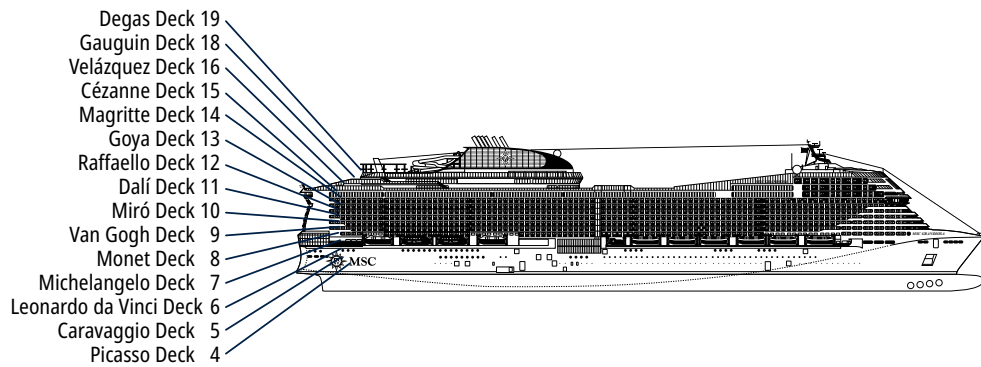

MSC GRANDIOSA

TECHNICAL SHEET

TECHNICAL CHARACTERISTICS OF THE SHIP

GALLERIA GRANDIOSA

TECHNICAL CHARACTERISTICS OF THE SHIP	
GROSS TONNAGE	181.541
LENGTH / BEAM / HEIGHT	331,43 m / 43 m / 75,5 m
SURFACE AREA	460.000 m ² , included 35.000 m ² public areas
PUBLIC AREA RATIO	7,8 m ² per passenger
DECKS	19, included 15 for guests
LIFTS	32, included 19 for guests (2 panoramic and 1 for the MSC Yacht Club)
VOLTAGE (IN CABIN)	120/230 volts
MAXIMUM SPEED	22,8 knots
STABILISERS	Stabilised with 2 fins
NUMBER OF PASSENGERS	6.334
NUMBER OF CABINS	2.421, included 60 for guests with disabilities or reduced mobility
CREW MEMBERS	Approx. 1.704
POOLS	4, included 1 with sliding roof and 1 for the MSC Yacht Club
WHIRLPOOLS	9 whirlpool baths
ENVIRONMENTAL TECHNOLOGY	AWT-Advanced Water Treatment, Energy Saving & Monitoring System, Scrubbers, LED technology and SCR system