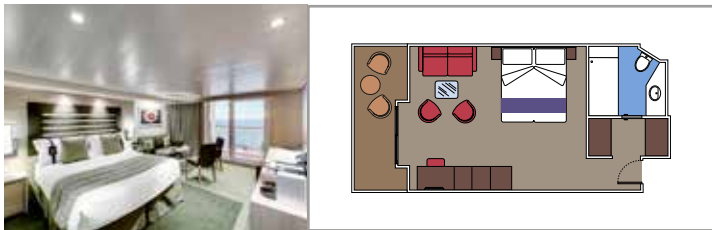

 ≈59
  ≈23
  9-12
  4

- › Balcony with dining table and private whirlpool bath
- › Easy access to the MSC Yacht Club areas
- › Two-deck-high cabin

Main level:

- › Open living/dining room with sofa that converts to double bed
- › Bathroom with shower

- › Sitting area with sofa
- › Spacious wardrobe

MSC YACHT CLUB INTERIOR SUITE YIN

 ≈17
  14-16
  2

- › Spacious wardrobe

The images are representative only. Size, layout and furniture may vary (within the same cabin category).

 Cabin size (m²)

 Balcony size (m²)

 Deck location

 Accommodating up to

SUITE AUREA

INCLUDED FACILITIES

- Some Suites have balcony with private whirlpool
- Spacious wardrobe
- Sitting area with double sofa bed
- Comfortable double bed or single beds (on request)
- Bathroom with shower or bathtub, vanity area with hairdryer
- Interactive TV, telephone, safe, minibar and air conditioning
- Wifi connection available (for a fee)

Cabin size (m²)

Balcony size (m²)

Deck location

Accommodating up to

BALCONY

INCLUDED FACILITIES

- Sitting area with sofa
- Comfortable double bed or single beds (on request)
- Bathroom with shower or bathtub, vanity area with hairdryer
- Interactive TV, telephone, safe, minibar and air conditioning
- Wifi connection available (for a fee)