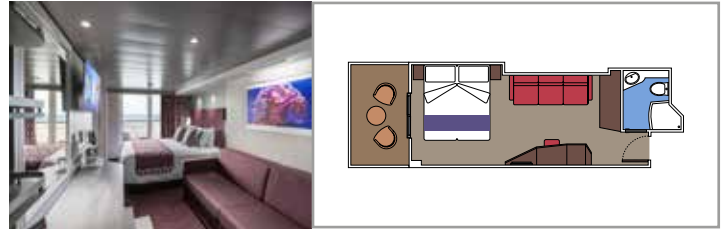

DELUXE BALCONY

BR1

≈17
≈6
8-10
4

› Low deck location