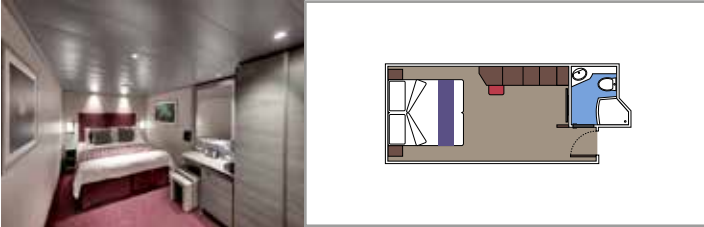

INTERIOR

INCLUDED FACILITIES

Comfortable double bed or single beds (on request)

Bathroom with shower, vanity area with hairdryer

Interactive TV, telephone, safe, minibar and air conditioning

Wifi connection available (for a fee)

DELUXE INTERIOR

IR2

≈17
11-14
4

› Medium deck location