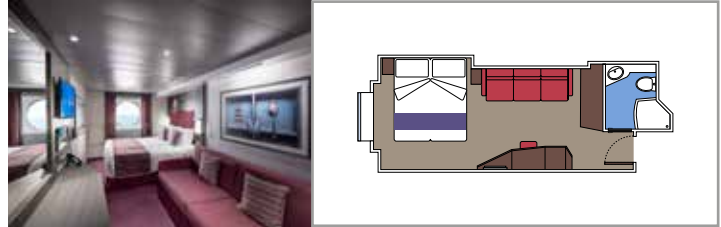

DELUXE OCEAN VIEW

OR1

≈16
5
4

› Low deck location