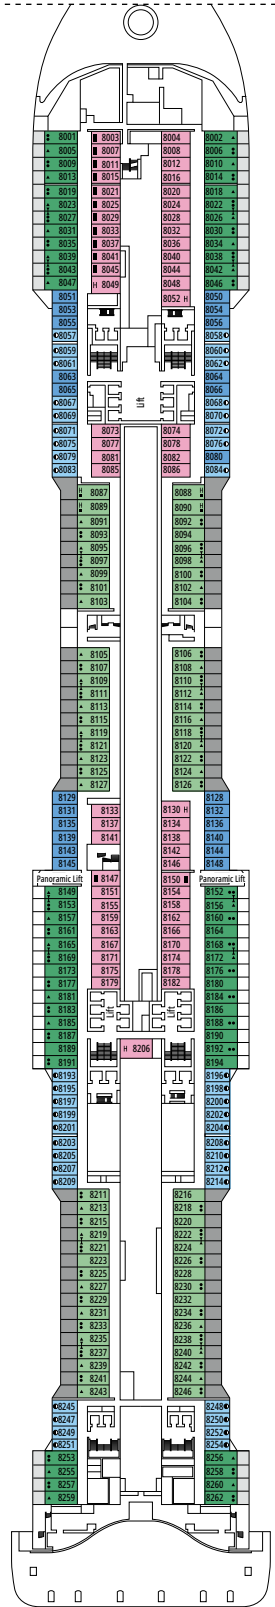

DECK 8
MONET