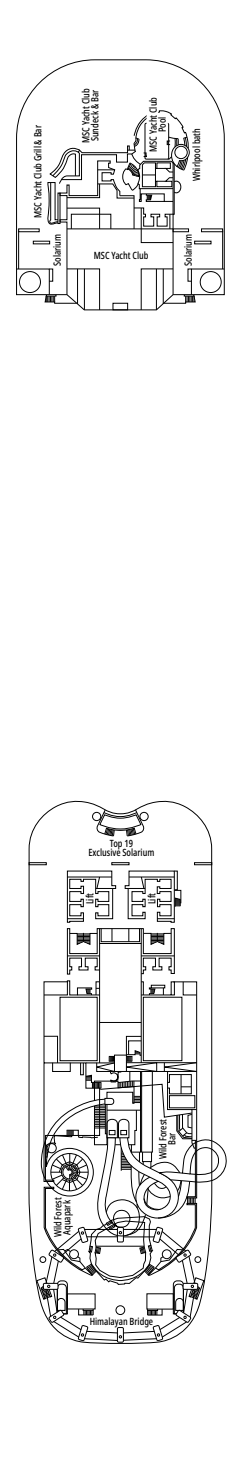

DECK 19
DEGAS