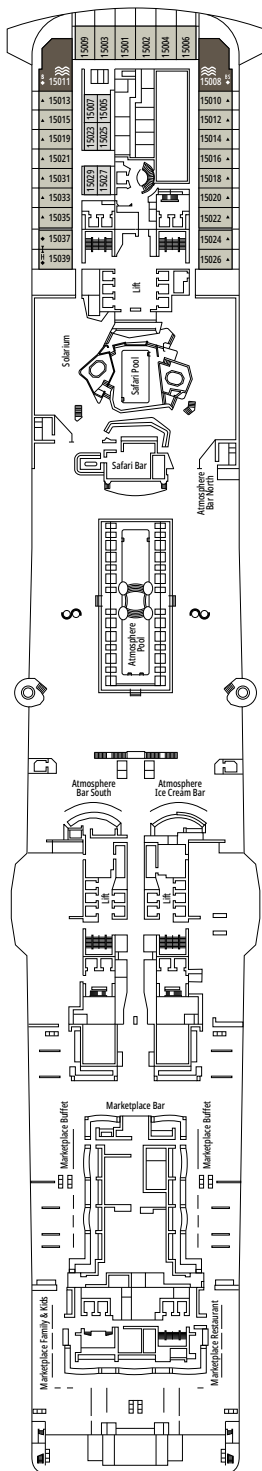

DECK 15
CÉZANNE