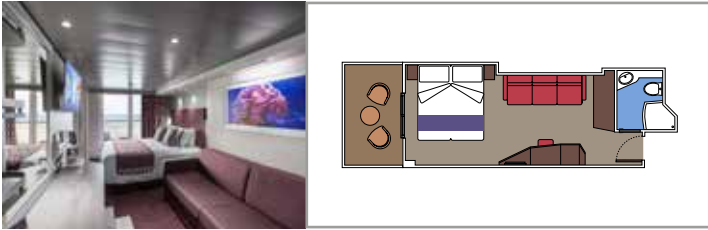

DELUXE BALCONY

BR2

≈17
≈6
11-12
4

› Medium deck location