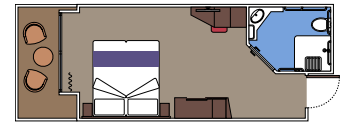

 Cabin size (m²)

 Balcony size (m²)

 Deck location

 Accommodating up to

SUITE AUREA

INCLUDED FACILITIES

- Some Suites have balcony with private whirlpool
- Spacious wardrobe
- Sitting area with double sofa bed
- Comfortable double bed or single beds (on request)
- Bathroom with shower or bathtub, vanity area with hairdryer
- Interactive TV, telephone, safe, minibar and air conditioning
- Wifi connection available (for a fee)

Cabin size (m²)

Balcony size (m²)

Deck location

Accommodating up to

BALCONY

INCLUDED FACILITIES

- Sitting area with sofa
- Comfortable double bed or single beds (on request)
- Bathroom with shower or bathtub, vanity area with hairdryer
- Interactive TV, telephone, safe, minibar and air conditioning
- Wifi connection available (for a fee)

 Balcony size (m²)

 Deck location

 Accommodating up to

FACILITIES FOR GUESTS WITH DISABILITIES OR REDUCED MOBILITY

MSC YACHT CLUB DELUXE SUITE FOR GUESTS WITH DISABILITIES OR REDUCED MOBILITY

MSC YACHT CLUB

Available in:

- › **MSC Yacht Club Deluxe Suite (YC1)**
cabin size ≈29m²; balcony size ≈5m²; deck 15

BALCONY

Available in:

- › **Deluxe Balcony (BR3)**
cabin size ≈22m²; balcony size ≈16m²; high deck location (deck 13)
- › **Deluxe Balcony (BR2)**
cabin size ≈22m²; balcony size ≈16m²; medium deck location (deck 11-12)
- › **Deluxe Balcony (BR1)**
cabin size ≈21-22m²; balcony size ≈5-16m²; low deck location (deck 9-10)
- › **Deluxe Balcony with partial view (BP)**
cabin size ≈22m²; balcony size ≈16m²; deck 8-14