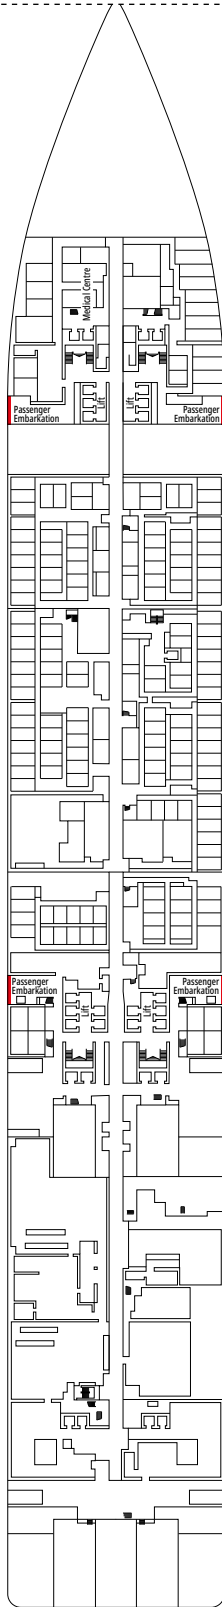

DECK 4
PICASSO