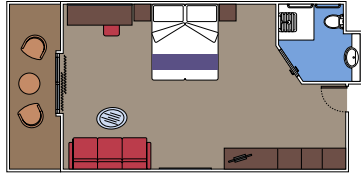

 Cabin size (m²)

 Balcony size (m²)

 Deck location

 Accommodating up to

SUITE AUREA

INCLUDED FACILITIES

- Some Suites have balcony with private whirlpool
- Spacious wardrobe
- Sitting area with double sofa bed
- Comfortable double bed or single beds (on request)
- Bathroom with shower or bathtub, vanity area with hairdryer
- Interactive TV, telephone, safe, minibar and air conditioning
- Wifi connection available (for a fee)

Cabin size (m²)

Balcony size (m²)

Deck location

Accommodating up to

BALCONY

INCLUDED FACILITIES

- Sitting area with sofa
- Comfortable double bed or single beds (on request)
- Bathroom with shower or bathtub, vanity area with hairdryer
- Interactive TV, telephone, safe, minibar and air conditioning
- Wifi connection available (for a fee)

 Balcony size (m²)

 Deck location

 Accommodating up to

FACILITIES FOR GUESTS WITH DISABILITIES OR REDUCED MOBILITY

MSC YACHT CLUB DELUXE SUITE FOR GUESTS WITH DISABILITIES OR REDUCED MOBILITY

MSC YACHT CLUB

Available in:

- › **MSC Yacht Club Deluxe Suite (YC1)**
cabin size ≈29m²; balcony size ≈5m²; deck 15

BALCONY

Available in:

- › **Deluxe Balcony (BR3)**
cabin size ≈22m²; balcony size ≈16m²; high deck location (deck 13)
- › **Deluxe Balcony (BR2)**
cabin size ≈22m²; balcony size ≈16m²; medium deck location (deck 11-12)
- › **Deluxe Balcony (BR1)**
cabin size ≈21-22m²; balcony size ≈5-16m²; low deck location (deck 9-10)
- › **Deluxe Balcony with partial view (BP)**
cabin size ≈22m²; balcony size ≈16m²; deck 8-14