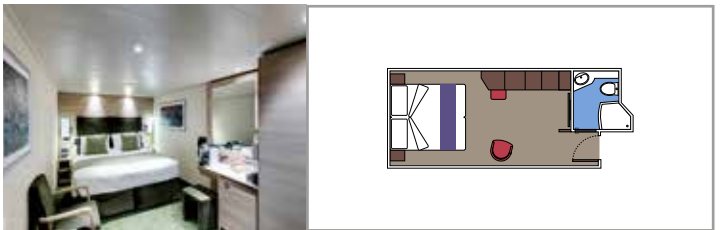

 ≈59
  ≈23
  9-12
  4

- › Balcony with dining table and private whirlpool bath
- › Easy access to the MSC Yacht Club areas
- › Two-deck-high cabin

Main level:

- › Open living/dining room with sofa that converts to double bed
- › Bathroom with shower

Second level:

- › Master bedroom with double bed which can be converted into two single beds (on request)
- › Two walk-in wardrobes
- › Bathroom with bathtub

MSC YACHT CLUB DELUXE SUITE YC1

 ≈29
  ≈5
  14-18
  4

- › Sitting area with sofa
- › Spacious wardrobe

MSC YACHT CLUB INTERIOR SUITE YIN

 ≈17
  14-16
  2

- › Spacious wardrobe

The images are representative only. Size, layout and furniture may vary (within the same cabin category).

 Cabin size (m²)

 Balcony size (m²)

 Deck location

 Accommodating up to

SUITE AUREA

INCLUDED FACILITIES

- Some Suites have balcony with private whirlpool
- Spacious wardrobe
- Sitting area with double sofa bed
- Comfortable double bed or single beds (on request)
- Bathroom with shower or bathtub, vanity area with hairdryer
- Interactive TV, telephone, safe, minibar and air conditioning
- Wifi connection available (for a fee)