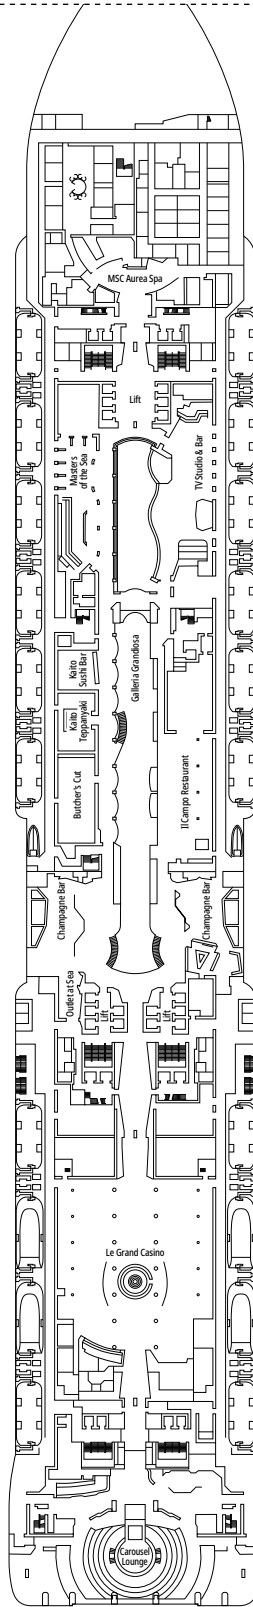

DECK 7
MICHELANGELO