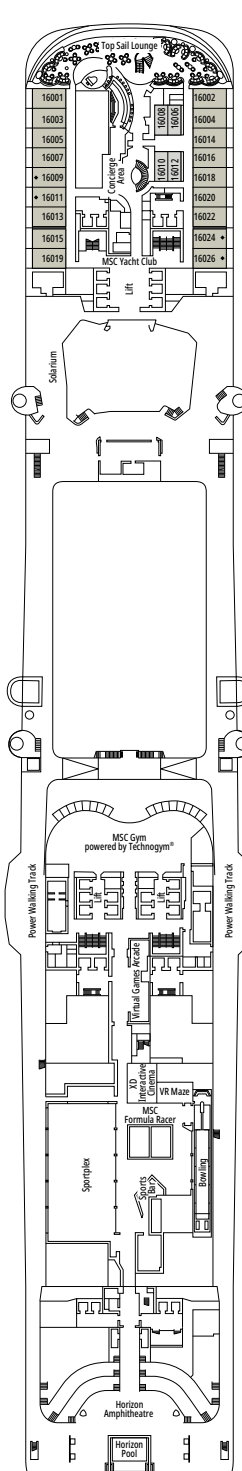

DECK 16
VELÁZQUEZ