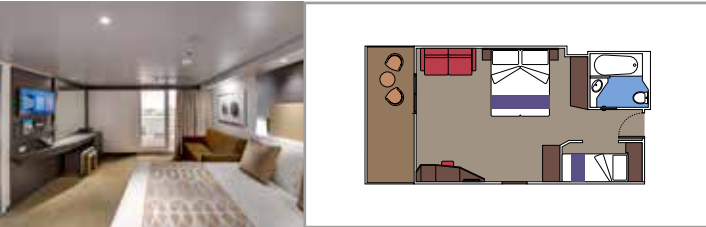

 ≈59
  ≈23
  9-12
  4

- › Balcony with dining table and private whirlpool bath
- › Easy access to the MSC Yacht Club areas
- › Two-deck-high cabin

Main level:

- › Open living/dining room with sofa that converts to double bed
- › Bathroom with shower

 Cabin size (m²)

 Balcony size (m²)

 Deck location

 Accommodating up to

SUITE AUREA

INCLUDED FACILITIES

- Some Suites have balcony with private whirlpool
- Spacious wardrobe
- Sitting area with double sofa bed
- Comfortable double bed or single beds (on request)
- Bathroom with shower or bathtub, vanity area with hairdryer
- Interactive TV, telephone, safe, minibar and air conditioning
- Wifi connection available (for a fee)

SLJ

 ≈27
  ≈26-30
  9-13
  4

- > Balcony with private whirlpool bath
- > Sitting area with double sofa bed
- > Spacious wardrobe

PREMIUM SUITE AUREA

SL1

 ≈25
  ≈3-14
  9-14
  6

- > Spacious wardrobe

The images are representative only. Size, layout and furniture may vary (within the same cabin category).

Cabin size (m²)

Balcony size (m²)

Deck location

Accommodating up to

BALCONY

INCLUDED FACILITIES

- Sitting area with sofa
- Comfortable double bed or single beds (on request)
- Bathroom with shower or bathtub, vanity area with hairdryer
- Interactive TV, telephone, safe, minibar and air conditioning
- Wifi connection available (for a fee)