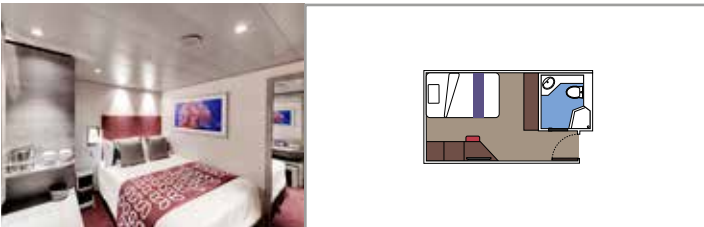

STUDIO INTERIOR

IS

≈12
5-14
1

› Single use

The images are representative only. Size, layout and furniture may vary (within the same cabin category).

Cabin size (m²)

Balcony size (m²)

Deck location

Accommodating up to