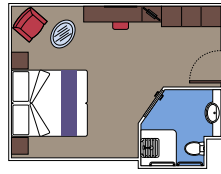

INTERIOR

Available in:

- › **Deluxe Interior (IR2)**
  cabin size ≈22m²; medium deck location (deck 11-14)
- › **Deluxe Interior (IR1)**
  cabin size ≈22m²; low deck location (deck 8-10)

The images are representative only. Size, layout and furniture may vary (within the same cabin category).

FACILITIES FOR GUESTS WITH DISABILITIES OR REDUCED MOBILITY

Cabin door width	85,5 cm
Cabin clearance	82,1 cm
Bathroom door width	90 cm
Size of cabin (floor space)	from ≈ 22 to ≈ 28 m²
Size of bathroom	3,1 m²
Is there a fold-down seat in the shower?	Yes
Height of seat from the floor	44 cm
Does the WC seat have grab rails?	Yes
Are wheelchairs available on board?	In limited numbers*
Are all decks/public areas accessible?	Yes
Are all lifeboats wheelchair-accessible?	No**
Do the lifts have deck indicators?	Visual, Audio & Braille
Can severely visually impaired/blind guests be catered for on the cruise?	Only with full-time carer

* Only for embarkation, disembarkation and emergencies.

** In the event of an emergency, dedicated personnel will help guests with disabilities or reduced mobility to board lifeboats.