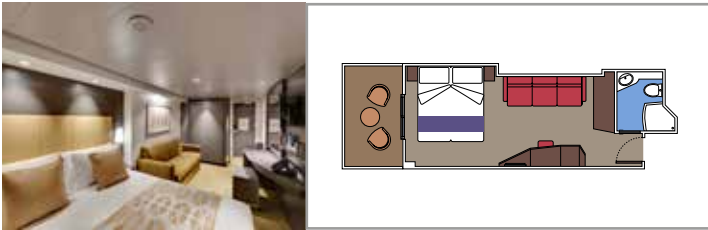

DELUXE BALCONY WITH PARTIAL VIEW

BP

≈17
≈4
8-14
4