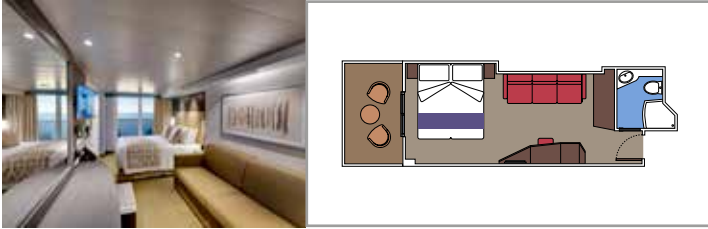

BALCONY

INCLUDED FACILITIES

- Sitting area with sofa
- Comfortable double bed or single beds (on request)
- Bathroom with shower or bathtub, vanity area with hairdryer
- Interactive TV, telephone, safe, minibar and air conditioning
- Wifi connection available (for a fee)

DELUXE BALCONY AUREA

BA

≈17
≈6
11-13
4

› Best ship position