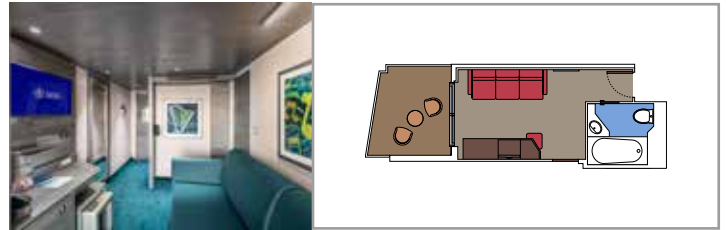

 Cabin size (m²)

 Balcony size (m²)

 Deck location

 Accommodating up to

SUITE AUREA

INCLUDED FACILITIES

- Some Suites have balcony with private whirlpool
- Spacious wardrobe
- Sitting area with double sofa bed
- Comfortable double bed or single beds (on request)
- Bathroom with shower or bathtub, vanity area with hairdryer
- Interactive TV, telephone, safe, minibar and air conditioning
- Wifi connection available (for a fee)

Cabin size (m²)

Balcony size (m²)

Deck location

Accommodating up to

BALCONY

INCLUDED FACILITIES

- Sitting area with sofa
- Comfortable double bed or single beds (on request)
- Bathroom with shower or bathtub, vanity area with hairdryer
- Interactive TV, telephone, safe, minibar and air conditioning
- Wifi connection available (for a fee)

DELUXE BALCONY WITH PARTIAL VIEW

BP

 ≈17
  ≈4
  8-14
  4

STUDIO BALCONY

BS

 ≈12
  ≈4
  13-14
  1

› Single use

The images are representative only. Size, layout and furniture may vary (within the same cabin category).

Cabin size (m²)

Balcony size (m²)

Deck location

Accommodating up to

OCEAN VIEW

INCLUDED FACILITIES

- Window with sea view
- Relaxing armchair
- Comfortable double bed or single beds (on request)
- Bathroom with shower or bathtub, vanity area with hairdryers
- Interactive TV, telephone, safe, minibar and air conditioning
- Wifi connection available (for a fee)