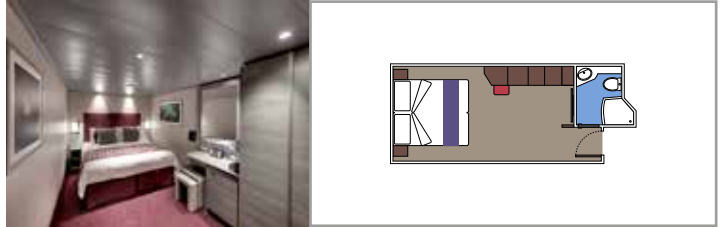

DELUXE INTERIOR

IR1

≈17
5-10
4

› Low deck location