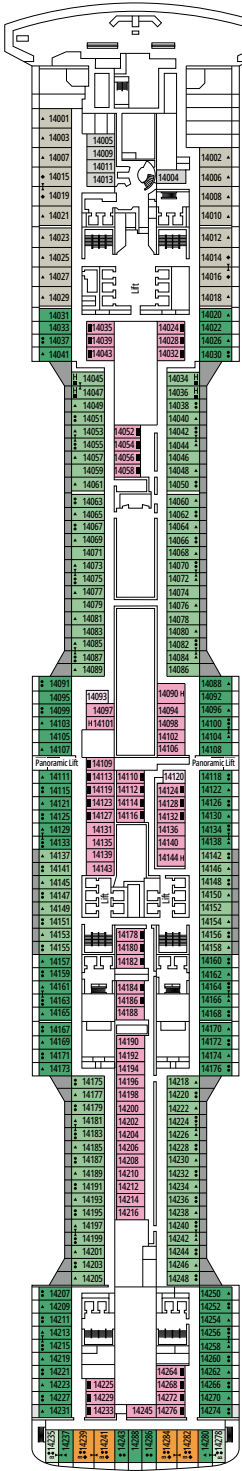

DECK 14
MAGRITTE