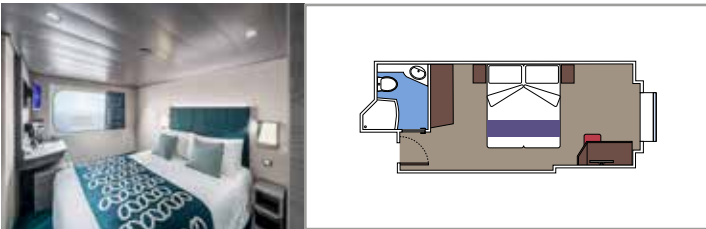

JUNIOR OCEAN VIEW

OM2

≈12
8
2

› Medium deck location