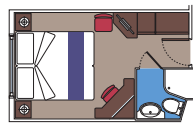

64 Ocean View with Partial View

Staterooms with window with restricted view (139 sq. ft.)
Queen bed can be converted into 2 single beds.

These staterooms come with a desk with cushioned chair.

This kind of accommodation is available only with Bella Experience.