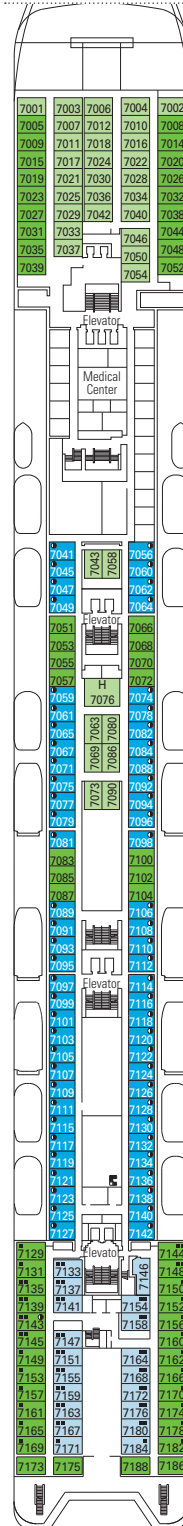

DECK 7
TOPAZIO