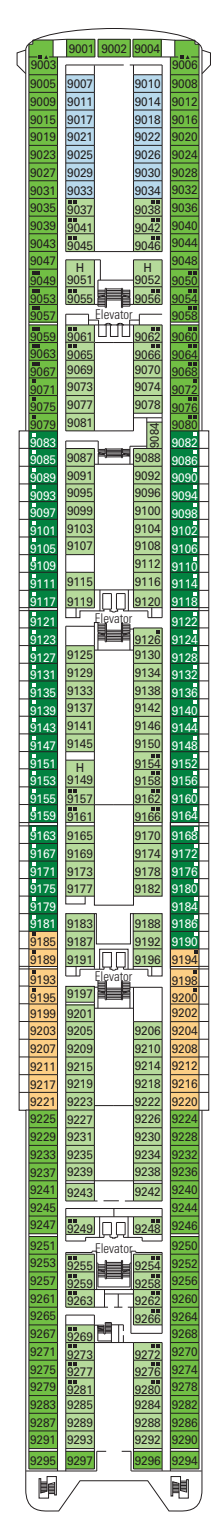

DECK 9
AMETISTA