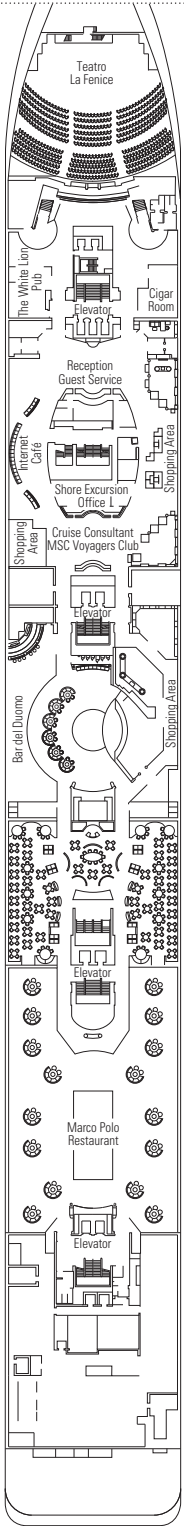

DECK 5
RUBINO