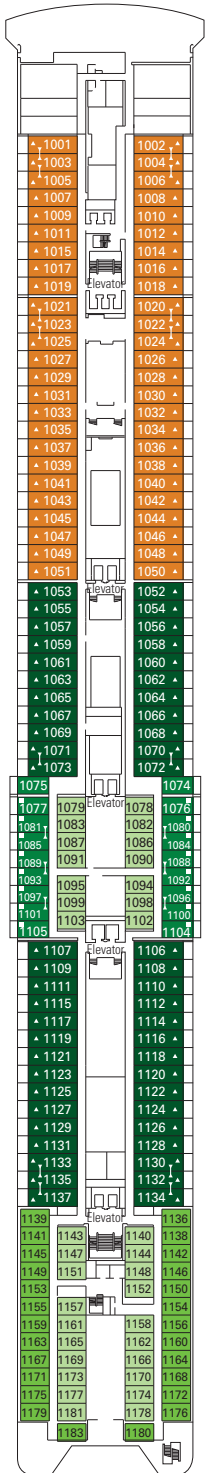

DECK 10
TORMALINA

DECK 11
ACQUAMARINA

DECK 12
ZAFFIRO

DECK 13
DECK GAMES / SUN DECK