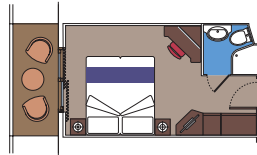

94 Balcony Staterooms

Staterooms (≈ 139 sq. ft.) with balcony (≈ 37 sq. ft.)
Queen bed can be converted into 2 single beds.

Balcony staterooms come with a desk with cushioned chair. In most staterooms there is a Pullman bed to accommodate a 3rd guest.

This kind of accommodation is available with Fantastica and Aurea Experiences.