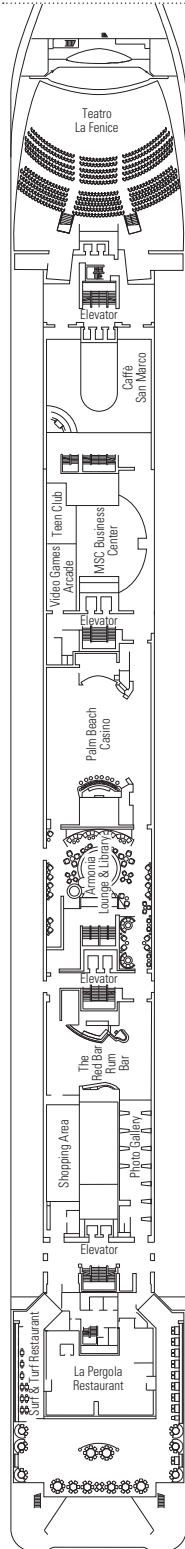

DECK 6
DIAMANTE