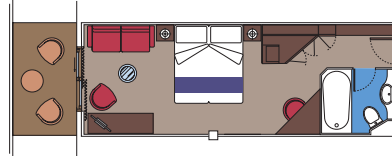

MINI CLUB

MSC GYM POWERED BY TECHNOGYM®

STATEROOM TYPES

SUITE

130 Suites

Suites (≈ 236 sq. ft.) with balcony (≈ 53 sq. ft.)
Queen bed can be converted into 2 single beds.

Most suites include a seating area with sofa. Most sofas convert to a single sofa bed to accommodate a 3rd guest.