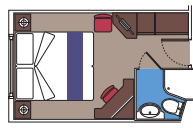

337 Ocean View

Staterooms with window (from ≈ 139 to ≈ 236 sq. ft.)
Queen bed can be converted into 2 single beds.

These staterooms come with a desk with cushioned chair, and up to 2 additional Pullman beds to accommodate 3rd and 4th guests.

This kind of accommodation is available with Fantastica and Aurea Experiences.