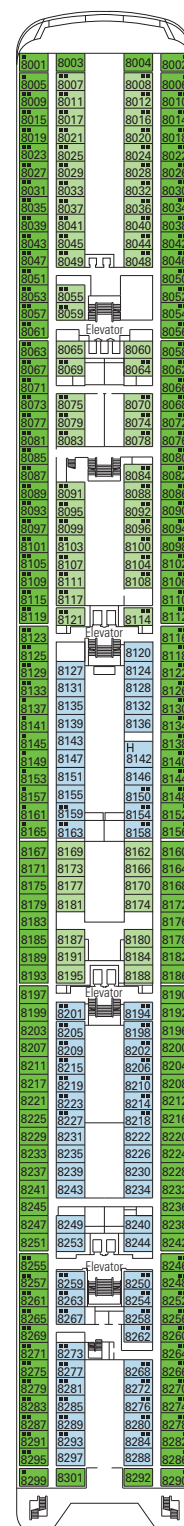

DECK 8
SMERALDO