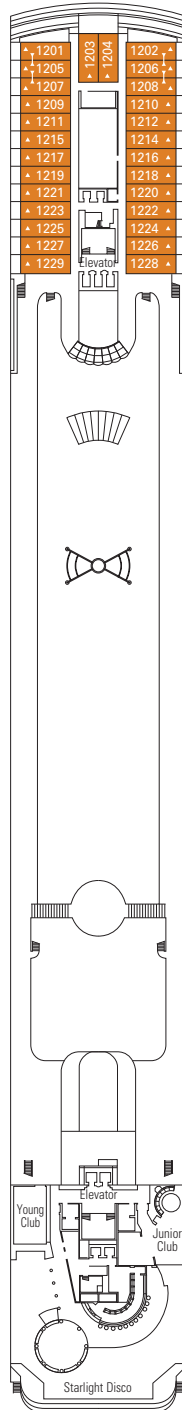

DECK 10
TORMALINA

DECK 11
ACQUAMARINA

DECK 12
ZAFFIRO

DECK 13
DECK GAMES / SUN DECK