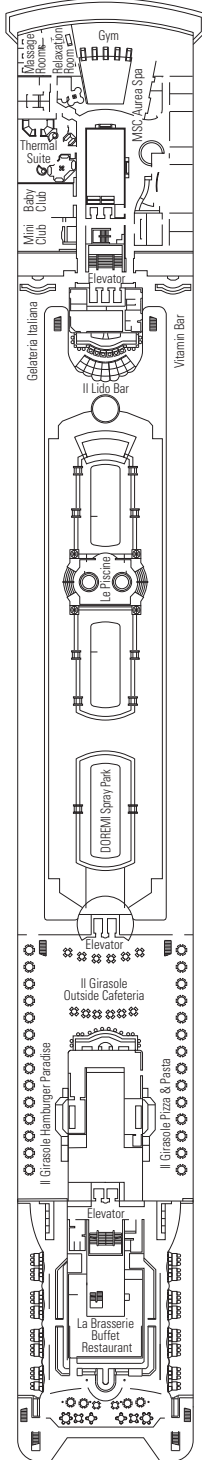

DECK 10
TORMALINA

DECK 11
ACQUAMARINA

DECK 12
ZAFFIRO

DECK 13
DECK GAMES / SUN DECK