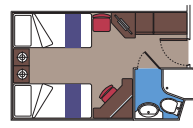

351 Interior

346 Interior staterooms (139 sq. ft.)
5 Interior staterooms for guests with disabilities or reduced mobility (116 to 182 sq. ft.)
Queen bed can be converted into 2 single beds.

These staterooms come with a desk and either a cushioned ottoman or a chair, and up to 2 additional Pullman beds to accommodate 3rd and 4th guests.

This kind of accommodation is available with Bella and Fantastica Experiences.