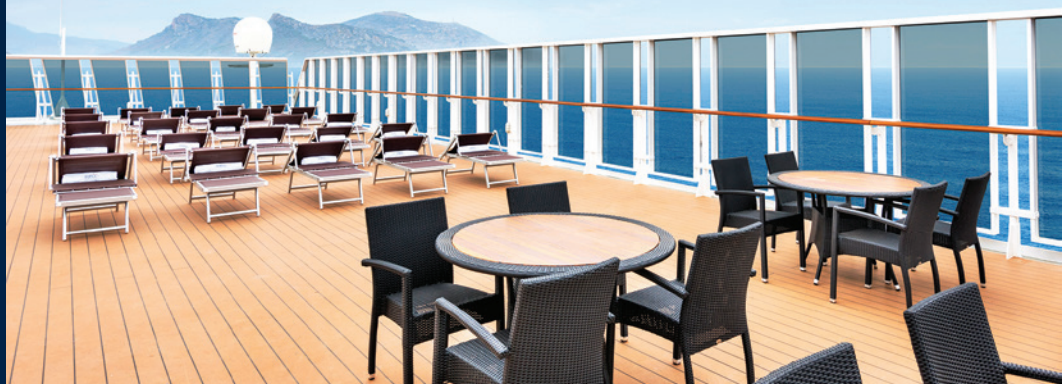

DECK PLANS & ACCOMMODATIONS

976 STATEROOMS
2,679 GUESTS

TOP 13 EXCLUSIVE SOLARIUM