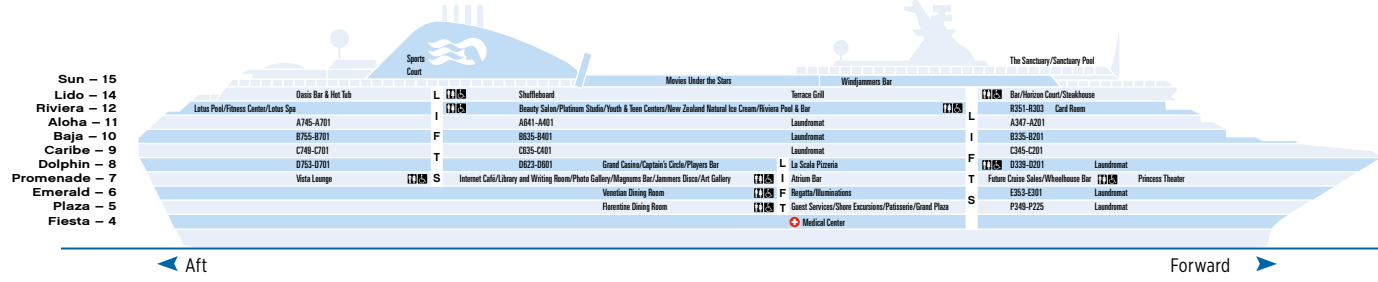

Dawn Princess®

Guest Capacity: 1,998
 Length: 856 ft.
 Gross Tonnage: 77,441
 Inaugural Cruise: May 10, 1997
 Christened by: Original cast of *The Love Boat*

Stateroom Description

- SUITE**
- S2** Owner's suite Aft (Baja, Caribe)
 - S3** Penthouse suite Aft (Dolphin)
 - S4** Premium suite Aft (Caribe)
- MINI-SUITE**
- M4** Premium Aft (Baja, Dolphin)
 - MA** Mid-ship (Baja)
 - MB** Mid-forward, Mid-aft (Baja)
 - ME** Forward (Baja)
- BALCONY**
- BA** Mid-ship (Baja, Caribe)
 - BB** Mid-forward, Mid-aft (Baja, Caribe), Mid-ship (Aloha)
 - BC** Mid-forward, Mid-aft (Riviera, Aloha)

- BALCONY (CONT.)**
- BD** Aft (Caribe)
 - BE** Forward (Baja, Caribe)
 - BF** Forward (Riviera, Aloha)
 - BF** Aft (Baja)
 - BY** Aft (Aloha)
- OCEANVIEW**
- O4** Premium Aft (Caribe)
 - O5** Premium Forward (Baja, Caribe)
 - O6** Premium Forward (Aloha)
 - OC** Mid-forward, Mid-aft (Emerald, Plaza)
 - OE** Aft (Dolphin)
 - OF** Forward (Dolphin, Emerald, Plaza)
 - OW** Obstructed view Mid-forward, Mid-aft (Dolphin)

- INTERIOR**
- IA** Mid-ship (Baja, Caribe)
 - IB** Mid-forward, Mid-aft (Baja, Caribe), Mid-ship (Aloha)
 - IC** Mid-forward, Mid-aft (Riviera, Aloha, Dolphin, Emerald, Plaza)
 - ID** Aft (Baja, Caribe)
 - IE** Forward (Baja, Caribe), Aft (Aloha, Dolphin)
 - IF** Forward (Riviera, Aloha, Dolphin, Emerald, Plaza)