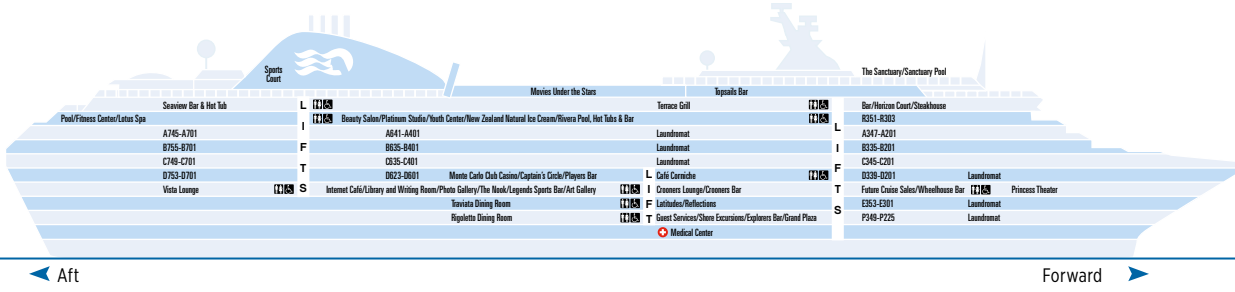

Sea Princess®

Guest Capacity: 2,016
 Length: 857 ft.
 Gross Tonnage: 77,499
 Inaugural Cruise: December 19, 1998
 Christened by: Joanna Lumley (Actress)

- Sun - 15
- Lido - 14
- Riviera - 12
- Aloha - 11
- Baja - 10
- Caribe - 9
- Dolphin - 8
- Promenade - 7
- Emerald - 6
- Plaza - 5
- Fiesta - 4