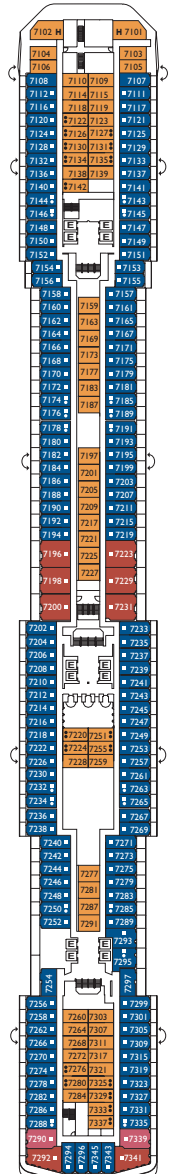

Costa Mediterranea

Inside cabins

- Classic
- Premium

Circe, Teseo, Orfeo, Narciso
Narciso, Prometeo, Pegaso

Outside cabins

- Classic
- Premium

Teseo
Circe

Cabins with ocean view balcony

- Classic
- Premium

Teseo, Orfeo
Teseo, Orfeo, Narciso,
Prometeo, Pegaso

DECK 12
MEDEA

DECK 11
PANDORA

DECK 10
CLEOPATRA

DECK 9
ARMONIA

DECK 8
PEGASO

DECK 7
PROMETEO

Grt: 86.000 t
 Length: 292 m
 Width: 32 m
 Cruising speed: 22 knots
 Max speed: 24 knots

- ▣ cabins with partially restricted view
- single cabins
- X cabins without views
- H cabins for disabled guests
- C interconnecting cabins
- E lift
- 1 upper berth
- single sofa bed

Please note: Double bed is available in all cabin grades.

Suites

- Suite with ocean view balcony
Teseo, Orfeo, Narciso, Prometeo, Pegasus
- Panorama Suite with ocean view balcony
Narciso, Orfeo
- Grand Suite with ocean view balcony
Teseo, Narciso, Prometeo, Pegasus