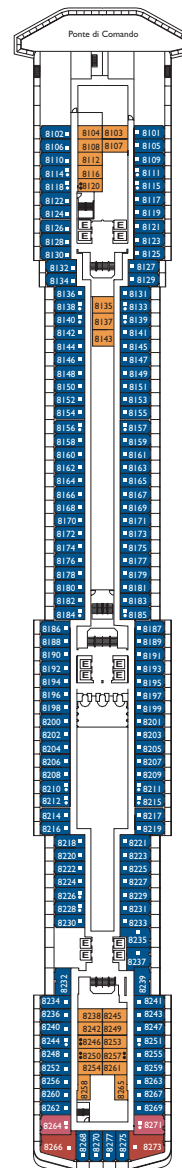

- Classic
- Premium

Teseo, Orfeo
Teseo, Orfeo, Narciso,
Prometeo, Pegaso

DECK 12
MEDEA

DECK 11
PANDORA

DECK 10
CLEOPATRA

DECK 9
ARMONIA

DECK 8
PEGASO

DECK 7
PROMETEO

Grt: 86.000 t
 Length: 292 m
 Width: 32 m
 Cruising speed: 22 knots
 Max speed: 24 knots

- ▣ cabins with partially restricted view
- single cabins
- X cabins without views
- H cabins for disabled guests
- C interconnecting cabins
- E lift
- 1 upper berth
- single sofa bed