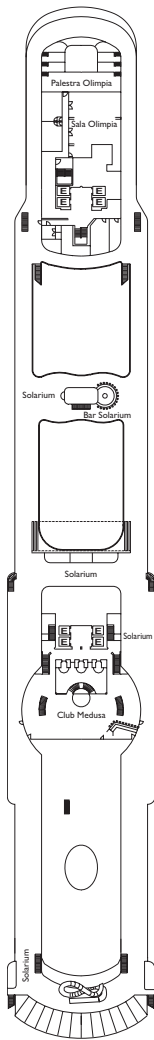

- Classic
- Premium

Teseo, Orfeo
Teseo, Orfeo, Narciso,
Prometeo, Pegaso

DECK 12
MEDEA

DECK 11
PANDORA

DECK 10
CLEOPATRA

DECK 9
ARMONIA

DECK 8
PEGASO

DECK 7
PROMETEO

Grt: 86.000 t
 Length: 292 m
 Width: 32 m
 Cruising speed: 22 knots
 Max speed: 24 knots

- ▣ cabins with partially restricted view
- single cabins
- X cabins without views
- H cabins for disabled guests
- C interconnecting cabins
- E lift
- 1 upper berth
- single sofa bed