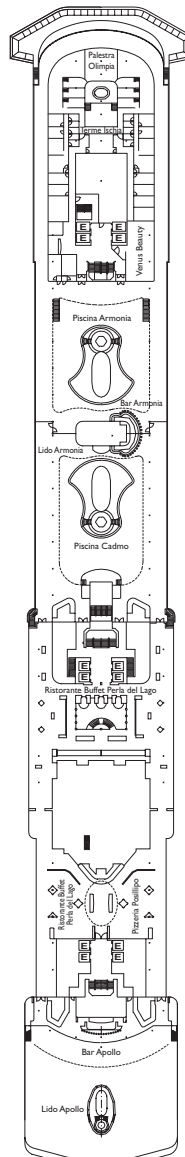

- Classic
- Premium

Teseo, Orfeo
Teseo, Orfeo, Narciso,
Prometeo, Pegaso

DECK 12
MEDEA

DECK 11
PANDORA

DECK 10
CLEOPATRA

DECK 9
ARMONIA

DECK 8
PEGASO

DECK 7
PROMETEO

Grt: 86.000 t
 Length: 292 m
 Width: 32 m
 Cruising speed: 22 knots
 Max speed: 24 knots

- ▣ cabins with partially restricted view
- single cabins
- X cabins without views
- H cabins for disabled guests
- C interconnecting cabins
- E lift
- 1 upper berth
- single sofa bed