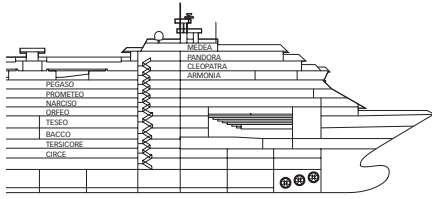

Grt: 86.000 t
 Length: 292 m
 Width: 32 m
 Cruising speed: 22 knots
 Max speed: 24 knots

- ▣ cabins with partially restricted view
- single cabins
- X cabins without views
- H cabins for disabled guests
- C interconnecting cabins
- E lift
- 1 upper berth
- single sofa bed