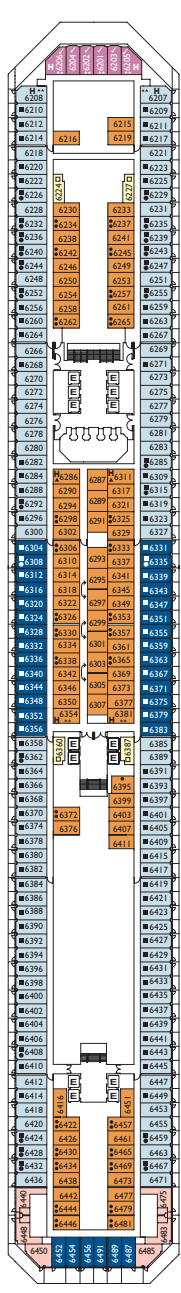

DECK 6
BOHÈME