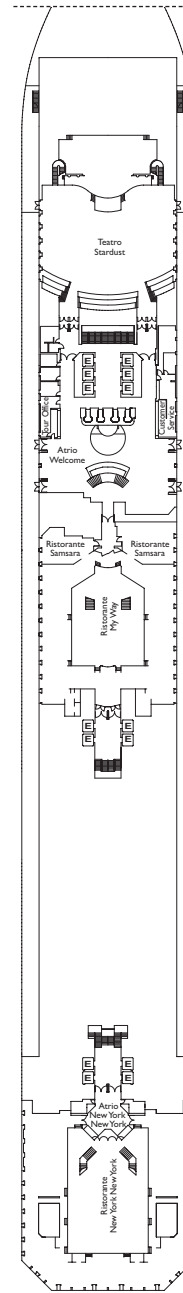

DECK 9
AZZURRO

DECK 3
MOOD