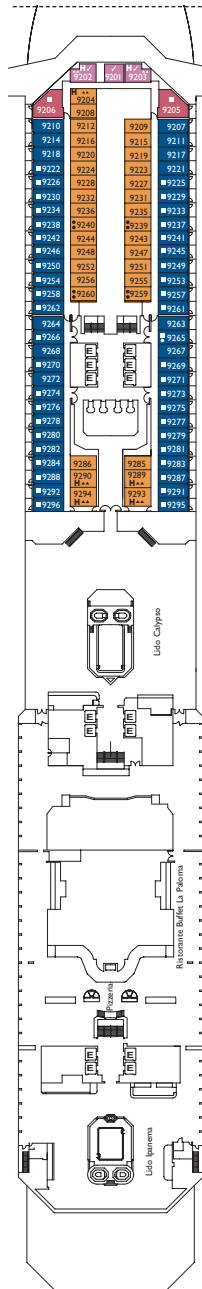

## Inside Cabins

- Classic
- Premium
- Samsara

Notturmo, Adagio, Bohème, Alhambra  
 Adagio, Bohème, Alhambra, Ludwig, Azzurro  
 Satie

## Cabins with ocean view balcony

- Classic
  - Premium
  - Samsara
- Bohème  
 Bohème, Alhambra, Ludwig, Azzurro  
 Satie, Feel Good

DECK 11  
FEEL GOOD

DECK 10  
SATIE

DECK 9  
AZZURRO

DECK 8  
LUDWIG

DECK 7  
ALHAMBRA

DECK 12  
SUMMERTIME

DECK 13  
SUMMERTIME

Grt: 114.500 t  
 Length: 290 m  
 Width: 35,5 m  
 Cruising speed: 21,5 knots  
 Max speed: 23 knots

- ▤ cabins with partially restricted view
- single cabins
- H cabins for disabled guests
- C interconnecting cabins
- E lift
- \* double sofa bed
- 1 upper berth
- single sofa bed
- ▲▲ 2 low beds that cannot be converted into a double
- ▲ cannot be converted into a double

DECK 6  
BOHÈME

DECK 5  
SWING

DECK 4  
GROOVE

DECK 3  
MOOD

DECK 2  
ADAGIO

DECK 1  
NOTTURNO