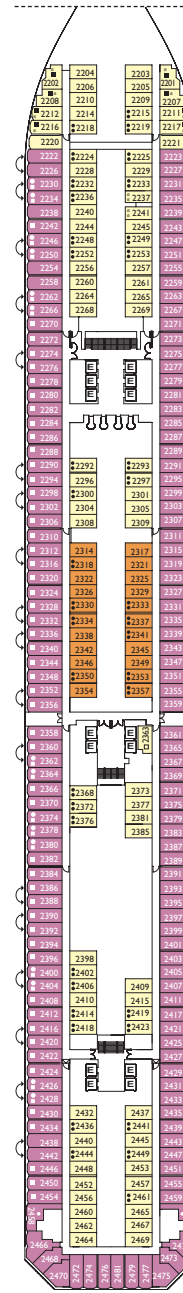

DECK 8
LUDWIG

DECK 2
ADAGIO