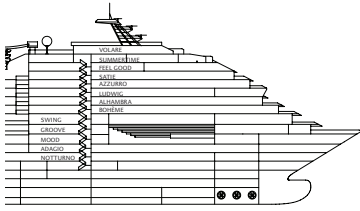

DECK 11
FEEL GOOD

DECK 12
SUMMERTIME

DECK 13
SUMMERTIME

Grt: 114.500 t
Length: 290 m
Width: 35,5 m
Cruising speed: 21,5 knots
Max speed: 23 knots

- ▤ cabins with partially restricted view
- single cabins
- H cabins for disabled guests
- C interconnecting cabins
- E lift
- double sofa bed
- 1 upper berth
- single sofa bed
- ▲▲ 2 low beds that cannot be converted into a double
- ▲ cannot be converted into a double

Suites

- Mini Suite with ocean view balcony
  Bohème, Alhambra, Ludwig
- Suite with ocean view balcony
  Alhambra, Azzurro

- Grand Suite with ocean view balcony
  Alhambra
- Samsara Mini Suite with ocean view balcony
  Satie
- Samsara Suite with ocean view balcony
  Satie