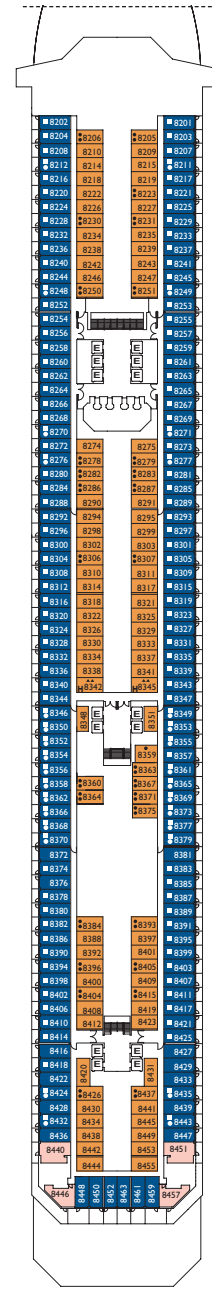

## Inside Cabins

- Classic
- Premium
- Samsara

Notturmo, Adagio, Bohème, Alhambra  
 Adagio, Bohème, Alhambra, Ludwig, Azzurro  
 Satie

## Cabins with ocean view balcony

- Classic
  - Premium
  - Samsara
- Bohème  
 Bohème, Alhambra, Ludwig, Azzurro  
 Satie, Feel Good

DECK 11  
FEEL GOOD

DECK 10  
SATIE

DECK 9  
AZZURRO

DECK 8  
LUDWIG

DECK 7  
ALHAMBRA

DECK 12  
SUMMERTIME

DECK 13  
SUMMERTIME

Grt: 114.500 t  
 Length: 290 m  
 Width: 35,5 m  
 Cruising speed: 21,5 knots  
 Max speed: 23 knots

- ▤ cabins with partially restricted view
- single cabins
- H cabins for disabled guests
- C interconnecting cabins
- E lift
- \* double sofa bed
- 1 upper berth
- single sofa bed
- ▲▲ 2 low beds that cannot be converted into a double
- ▲ cannot be converted into a double

DECK 6  
BOHÈME

DECK 5  
SWING

DECK 4  
GROOVE

DECK 3  
MOOD

DECK 2  
ADAGIO

DECK 1  
NOTTURNO