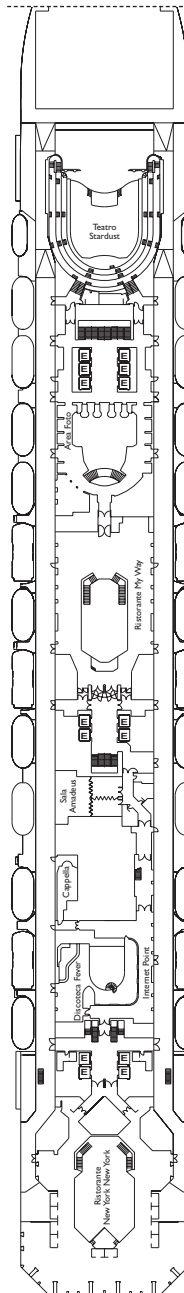

DECK 10
SATIE

DECK 4
GROOVE