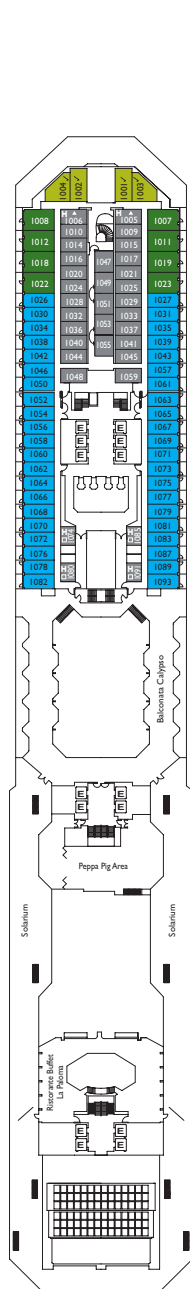

## Inside Cabins

- Classic
- Premium
- Samsara

Notturmo, Adagio, Bohème, Alhambra  
 Adagio, Bohème, Alhambra, Ludwig, Azzurro  
 Satie

## Outside cabins ocean view

- Classic
- Premium

Notturmo, Adagio  
 Notturmo, Adagio, Bohème, Alhambra, Azzurro

## Cabins with ocean view balcony

- Classic
  - Premium
  - Samsara
- Bohème  
 Bohème, Alhambra, Ludwig, Azzurro  
 Satie, Feel Good

DECK 11  
FEEL GOOD

DECK 10  
SATIE

DECK 9  
AZZURRO

DECK 8  
LUDWIG

DECK 7  
ALHAMBRA

DECK 12  
SUMMERTIME

DECK 13  
SUMMERTIME

Grt: 114.500 t  
 Length: 290 m  
 Width: 35,5 m  
 Cruising speed: 21,5 knots  
 Max speed: 23 knots

- ▤ cabins with partially restricted view
- single cabins
- H cabins for disabled guests
- C interconnecting cabins
- E lift
- \* double sofa bed
- 1 upper berth
- single sofa bed
- ▲▲ 2 low beds that cannot be converted into a double
- ▲ cannot be converted into a double