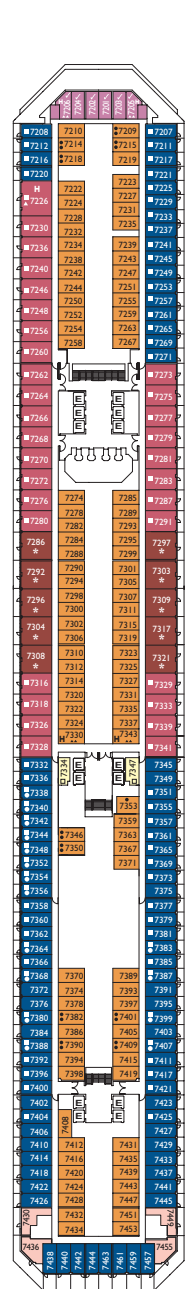

## Inside Cabins

- Classic
- Premium
- Samsara

Notturmo, Adagio, Bohème, Alhambra  
 Adagio, Bohème, Alhambra, Ludwig, Azzurro  
 Satie

## Cabins with ocean view balcony

- Classic
  - Premium
  - Samsara
- Bohème  
 Bohème, Alhambra, Ludwig, Azzurro  
 Satie, Feel Good

DECK 11  
FEEL GOOD

DECK 10  
SATIE

DECK 9  
AZZURRO

DECK 8  
LUDWIG

DECK 7  
ALHAMBRA

DECK 12  
SUMMERTIME

DECK 13  
SUMMERTIME

Grt: 114.500 t  
 Length: 290 m  
 Width: 35,5 m  
 Cruising speed: 21,5 knots  
 Max speed: 23 knots

- ▤ cabins with partially restricted view
- single cabins
- H cabins for disabled guests
- C interconnecting cabins
- E lift
- \* double sofa bed
- 1 upper berth
- single sofa bed
- ▲▲ 2 low beds that cannot be converted into a double
- ▲ cannot be converted into a double

DECK 6  
BOHÈME

DECK 5  
SWING

DECK 4  
GROOVE

DECK 3  
MOOD

DECK 2  
ADAGIO

DECK 1  
NOTTURNO