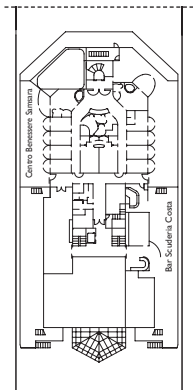

## Cabins with ocean view balcony

- Classic
  - Premium
  - Samsara
- Bohème  
 Bohème, Alhambra, Ludwig, Azzurro  
 Satie, Feel Good

DECK 11  
FEEL GOOD

DECK 10  
SATIE

DECK 9  
AZZURRO

DECK 8  
LUDWIG

DECK 7  
ALHAMBRA

DECK 12  
SUMMERTIME

DECK 13  
SUMMERTIME

Grt: 114.500 t  
 Length: 290 m  
 Width: 35,5 m  
 Cruising speed: 21,5 knots  
 Max speed: 23 knots

- ▤ cabins with partially restricted view
- single cabins
- H cabins for disabled guests
- C interconnecting cabins
- E lift
- \* double sofa bed
- 1 upper berth
- single sofa bed
- ▲▲ 2 low beds that cannot be converted into a double
- ▲ cannot be converted into a double