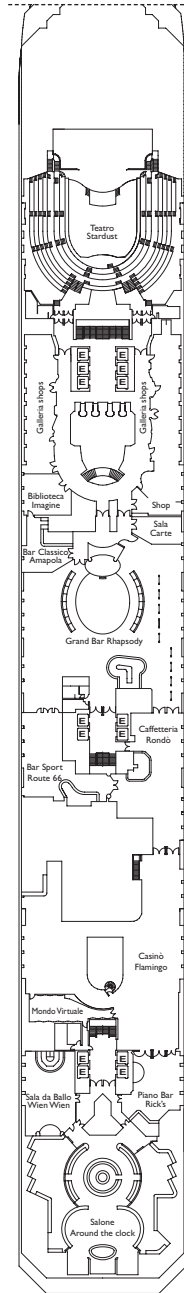

DECK 5
SWING