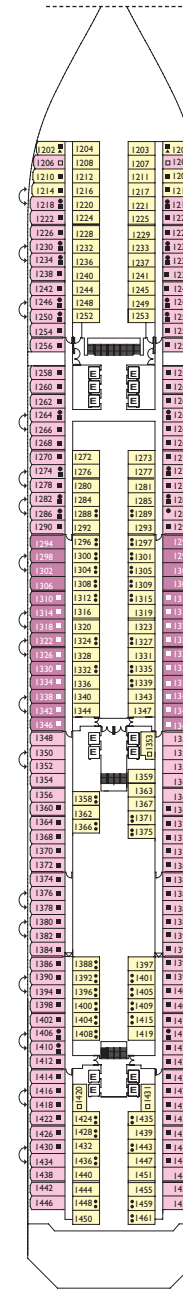

DECK 7
ALHAMBRA

DECK 1
NOTTURNO