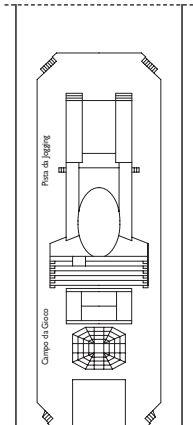

DECK 12  
SUMMERTIME

DECK 13  
SUMMERTIME

Grt: 114.500 t  
 Length: 290 m  
 Width: 35,5 m  
 Cruising speed: 21,5 knots  
 Max speed: 23 knots

- ▤ cabins with partially restricted view
- single cabins
- H cabins for disabled guests
- C interconnecting cabins
- E lift
- \* double sofa bed
- 1 upper berth
- single sofa bed
- ▲▲ 2 low beds that cannot be converted into a double
- ▲ cannot be converted into a double