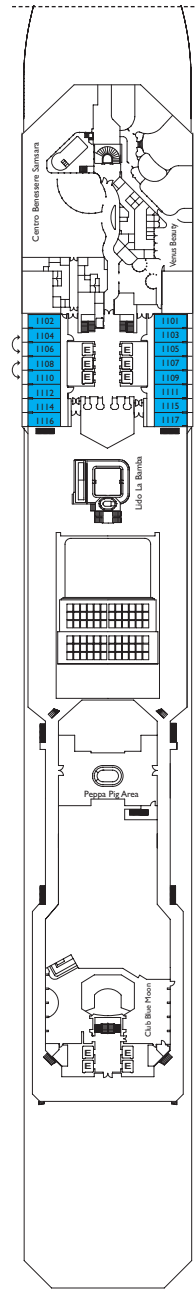

Costa Pacifica

Inside Cabins

- Classic
- Premium
- Samsara

Notturmo, Adagio, Bohème, Alhambra
Adagio, Bohème, Alhambra, Ludwig, Azzurro
Satie

Outside cabins ocean view

- Classic
- Premium

Notturmo, Adagio
Notturmo, Adagio, Bohème, Alhambra, Azzurro

Cabins with ocean view balcony

1. Classic
   - Premium
   - Samsara
2. Bohème
   Bohème, Alhambra, Ludwig, Azzurro
   Satie, Feel Good