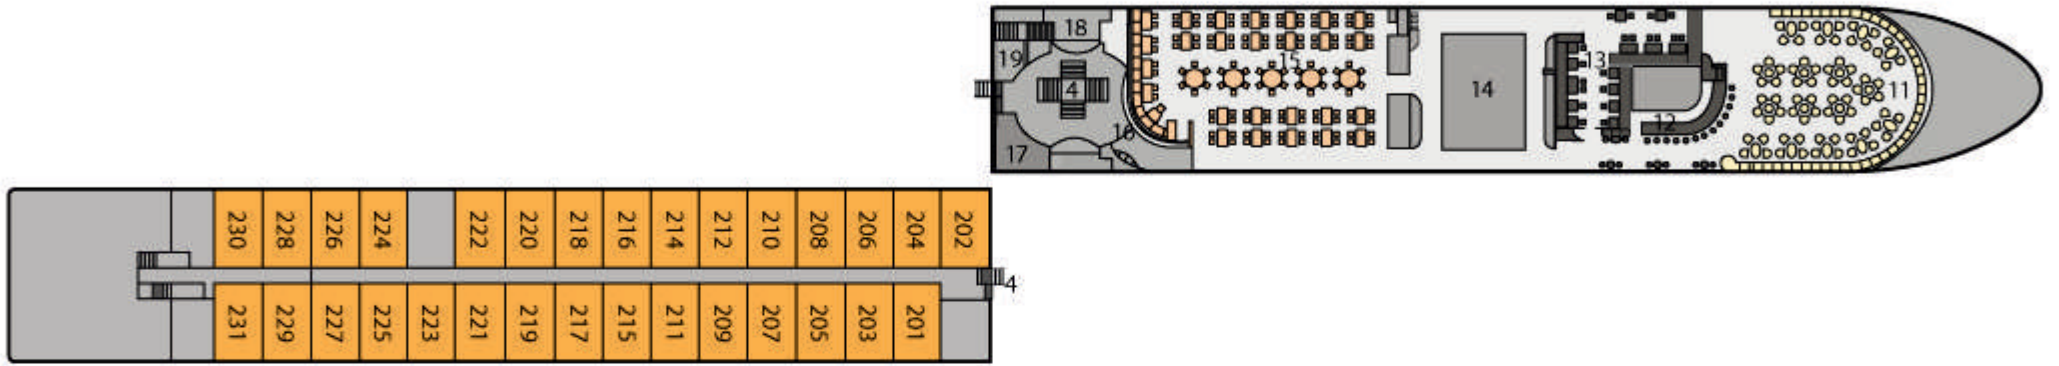

Deck & Cabin Plans

A-ROSA FLORA

- DECK 1
- DECK 2
- DECK 3
- DECK 4 (SUNDECK)

Home » A-ROSA Vessels » A-ROSA FLORA - Deck and Cabin Plans

- 01 Wheelhouse
- 02 Light dome
- 03 Grill buffet/Drinks and beverages buffet
- 04 Stairs
- 05 Restaurant outdoor area
- 06 Pool
- 07 Shower
- 08 Reciners and awnings
- 10 Putting green
- 11 Lounge
- 12 Bar
- 13 Wine bar/Day lounge
- 14 Buffets and live cooking
- 15 Market restaurant
- 16 On-board shop
- 17 Reception
- 18 Lobby
- 20 Organic sauna
- 21 SPA relaxation area
- 22 Massage/Beauty
- 23 Gym

- 20 Organic sauna
- 21 SPA relaxation area
- 22 Massage/Beauty
- 23 Gym

Deck & Cabin Plans

A-ROSA FLORA

- DECK 1
- DECK 2
- DECK 3
- DECK 4 (SUNDECK)

Home » A-ROSA Vessels » A-ROSA FLORA - Deck and Cabin Plans

- 01 Wheelhouse
- 02 Light dome
- 03 Grill buffet/Drinks and beverages buffet
- 04 Stairs
- 05 Restaurant outdoor area
- 06 Pool
- 07 Shower
- 08 Reciners and awning
- 10 Putting green
- 11 Lounge
- 12 Bar
- 13 Wine bar/Day lounge
- 14 Buffets and live cooking
- 15 Market restaurant
- 16 On-board shop
- 17 Reception
- 18 Lobby
- 20 Organic sauna
- 21 SPA relaxation area
- 22 Massage/Beauty
- 23 Gym