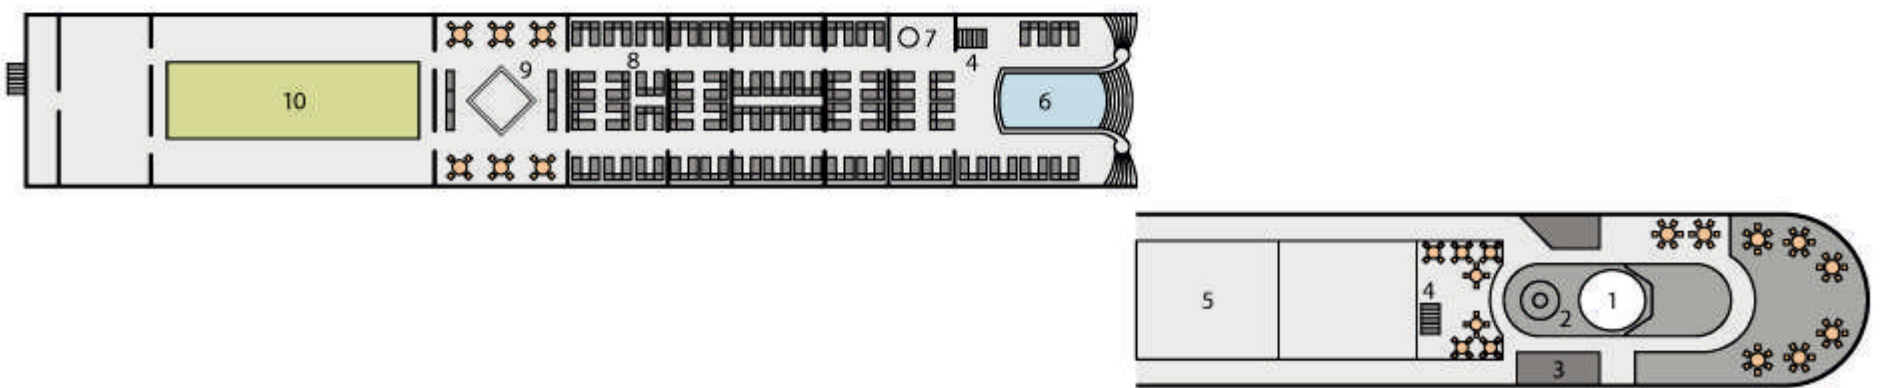

Deck & Cabin Plans

A-ROSA FLORA

- DECK 1
- DECK 2
- DECK 3
- DECK 4 (SUNDECK)

Home » A-ROSA Vessels » A-ROSA FLORA - Deck and Cabin Plans

- 01 Wheelhouse
- 02 Light dome
- 03 Grill buffet/Drinks and beverages buffet
- 04 Stairs
- 05 Restaurant outdoor area
- 06 Pool
- 07 Shower
- 08 Reciners and awnings
- 10 Putting green
- 11 Lounge
- 12 Bar
- 13 Wine bar/Day lounge
- 14 Buffets and live cooking
- 15 Market restaurant
- 16 On-board shop
- 17 Reception
- 18 Lobby
- 20 Organic sauna
- 21 SPA relaxation area
- 22 Massage/Beauty
- 23 Gym