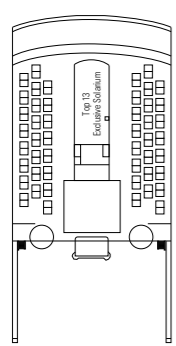

MSC Armonia

Use the deck plans to select your ideal cabin. Choose the deck you wish then use the colours to identify the category of accommodation you desire

976 CABINS | 2679 GUESTS

Data and descriptions are subject to change and will be verified at the time of booking.

CABIN CATEGORIES AND EXPERIENCES

- BELLA · Interior
- BELLA · Outside with Partial View
- FANTASTICA · Interior
- FANTASTICA · Ocean View
- FANTASTICA · Balcony
- FANTASTICA · Suite
- AUREA · Suite

All cabins have one double bed convertible to two single beds, except cabins for guests with disabilities or reduced mobility (H).
 3rd bed available in all categories
 4th bed available in all categories (except Balcony Fantastica, Suite Fantastica and Suite Aurea)

LEGEND

- Sofa bed
- 3rd and 4th bed are bunks
- 3rd bed is a bunk bed
- Connecting Cabins
- H Cabin for guests with disabilities or reduced mobility

DECK 13
SUN DECK

DECK 12
ZAFFIRO

DECK 11
ACQUAMARINA

DECK 10
TORMALINA