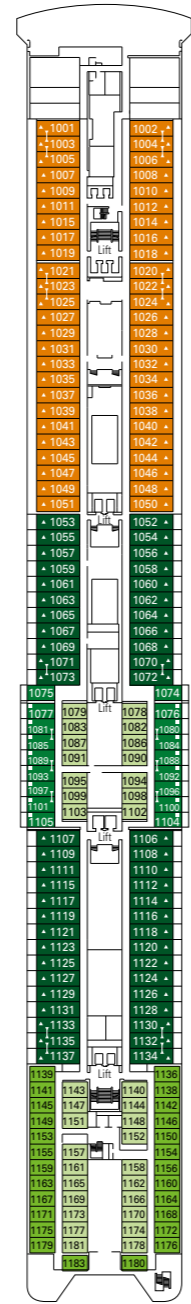

MSC Armonia

Use the deck plans to select your ideal cabin. Choose the deck you wish then use the colours to identify the category of accommodation you desire

976 CABINS | 2679 GUESTS

Data and descriptions are subject to change and will be verified at the time of booking.

CABIN CATEGORIES AND EXPERIENCES

- BELLA · Interior
- BELLA · Outside with Partial View
- FANTASTICA · Interior
- FANTASTICA · Ocean View
- FANTASTICA · Balcony
- FANTASTICA · Suite
- AUREA · Suite

All cabins have one double bed convertible to two single beds, except cabins for guests with disabilities or reduced mobility (H).
 3rd bed available in all categories
 4th bed available in all categories (except Balcony Fantastica, Suite Fantastica and Suite Aurea)

LEGEND

- Sofa bed
- 3rd and 4th bed are bunks
- 3rd bed is a bunk bed
- Connecting Cabins
- H Cabin for guests with disabilities or reduced mobility

DECK 13
SUN DECK

DECK 12
ZAFFIRO

DECK 11
ACQUAMARINA

DECK 10
TORMALINA

DECK 9
AMETISTA

DECK 8
SMERALDO

DECK 7
TOPAZIO

DECK 6
DIAMANTE

DECK 5
RUBINO