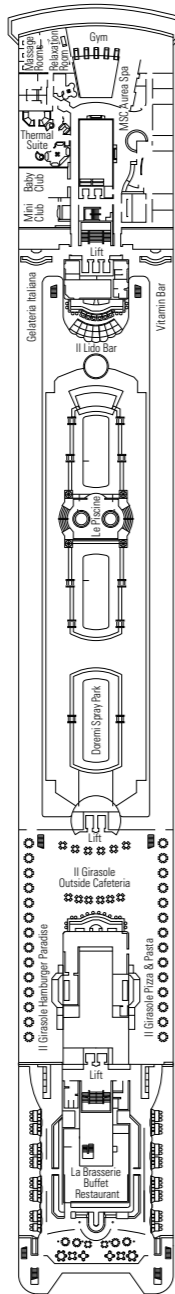

MSC Armonia

Use the deck plans to select your ideal cabin. Choose the deck you wish then use the colours to identify the category of accommodation you desire

976 CABINS | 2679 GUESTS

Data and descriptions are subject to change and will be verified at the time of booking.

CABIN CATEGORIES AND EXPERIENCES

- BELLA · Interior
- BELLA · Outside with Partial View
- FANTASTICA · Interior
- FANTASTICA · Ocean View
- FANTASTICA · Balcony
- FANTASTICA · Suite
- AUREA · Suite

All cabins have one double bed convertible to two single beds, except cabins for guests with disabilities or reduced mobility (H).
 3rd bed available in all categories
 4th bed available in all categories (except Balcony Fantastica, Suite Fantastica and Suite Aurea)

LEGEND

- Sofa bed
- 3rd and 4th bed are bunks
- 3rd bed is a bunk bed
- Connecting Cabins
- H Cabin for guests with disabilities or reduced mobility

DECK 13
SUN DECK

DECK 12
ZAFFIRO

DECK 11
ACQUAMARINA

DECK 10
TORMALINA

DECK 9
AMETISTA

DECK 8
SMERALDO

DECK 7
TOPAZIO

DECK 6
DIAMANTE

DECK 5
RUBINO