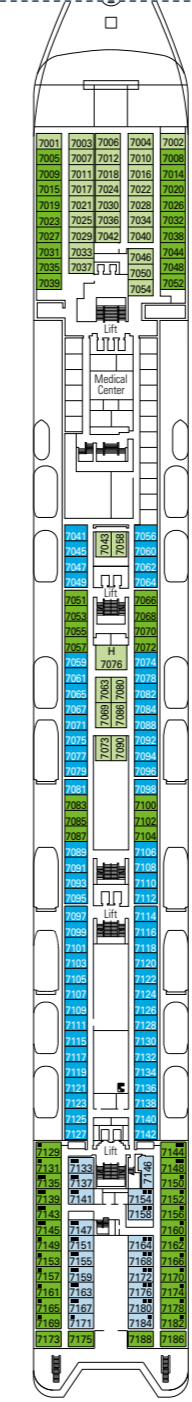

MSC Armonia

Use the deck plans to select your ideal cabin. Choose the deck you wish then use the colours to identify the category of accommodation you desire

976 CABINS | 2679 GUESTS

Data and descriptions are subject to change and will be verified at the time of booking.

CABIN CATEGORIES AND EXPERIENCES

- BELLA · Interior
- BELLA · Outside with Partial View
- FANTASTICA · Interior
- FANTASTICA · Ocean View
- FANTASTICA · Balcony
- FANTASTICA · Suite
- AUREA · Suite

All cabins have one double bed convertible to two single beds, except cabins for guests with disabilities or reduced mobility (H).
 3rd bed available in all categories
 4th bed available in all categories (except Balcony Fantastica, Suite Fantastica and Suite Aurea)

LEGEND

- Sofa bed
- 3rd and 4th bed are bunks
- 3rd bed is a bunk bed
- Connecting Cabins
- H Cabin for guests with disabilities or reduced mobility

DECK 13
SUN DECK

DECK 12
ZAFFIRO

DECK 11
ACQUAMARINA

DECK 10
TORMALINA

DECK 9
AMETISTA

DECK 8
SMERALDO

DECK 7
TOPAZIO

DECK 6
DIAMANTE

DECK 5
RUBINO