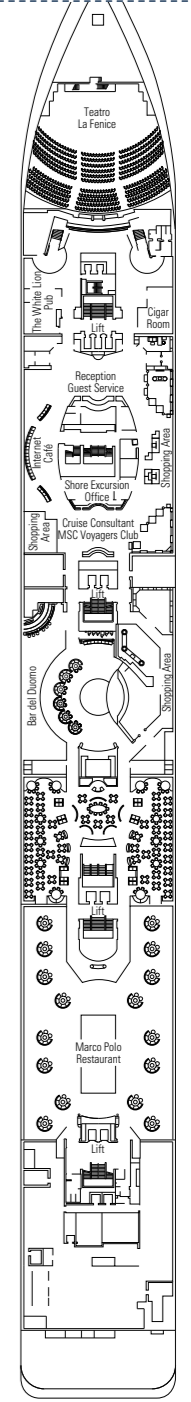

MSC Armonia

Use the deck plans to select your ideal cabin. Choose the deck you wish then use the colours to identify the category of accommodation you desire

976 CABINS | 2679 GUESTS

Data and descriptions are subject to change and will be verified at the time of booking.

CABIN CATEGORIES AND EXPERIENCES

- BELLA · Interior
- BELLA · Outside with Partial View
- FANTASTICA · Interior
- FANTASTICA · Ocean View
- FANTASTICA · Balcony
- FANTASTICA · Suite
- AUREA · Suite

All cabins have one double bed convertible to two single beds, except cabins for guests with disabilities or reduced mobility (H).
 3rd bed available in all categories
 4th bed available in all categories (except Balcony Fantastica, Suite Fantastica and Suite Aurea)

LEGEND

- Sofa bed
- 3rd and 4th bed are bunks
- 3rd bed is a bunk bed
- Connecting Cabins
- H Cabin for guests with disabilities or reduced mobility

DECK 13
SUN DECK

DECK 12
ZAFFIRO

DECK 11
ACQUAMARINA

DECK 10
TORMALINA

DECK 9
AMETISTA

DECK 8
SMERALDO

DECK 7
TOPAZIO

DECK 6
DIAMANTE

DECK 5
RUBINO