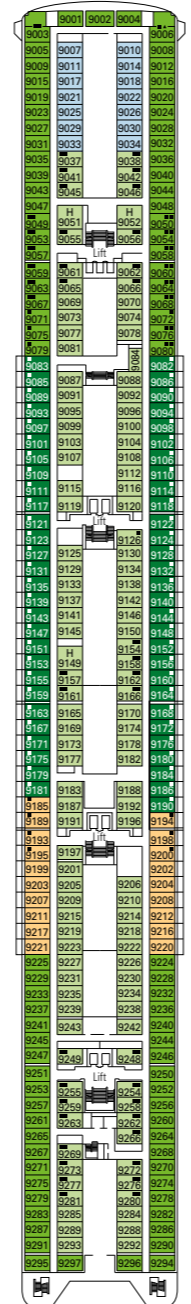

MSC Armonia

Use the deck plans to select your ideal cabin. Choose the deck you wish then use the colours to identify the category of accommodation you desire

976 CABINS | 2679 GUESTS

Data and descriptions are subject to change and will be verified at the time of booking.

CABIN CATEGORIES AND EXPERIENCES

- BELLA · Interior
- BELLA · Outside with Partial View
- FANTASTICA · Interior
- FANTASTICA · Ocean View
- FANTASTICA · Balcony
- FANTASTICA · Suite
- AUREA · Suite

All cabins have one double bed convertible to two single beds, except cabins for guests with disabilities or reduced mobility (H).
 3rd bed available in all categories
 4th bed available in all categories (except Balcony Fantastica, Suite Fantastica and Suite Aurea)

LEGEND

- Sofa bed
- 3rd and 4th bed are bunks
- 3rd bed is a bunk bed
- Connecting Cabins
- H Cabin for guests with disabilities or reduced mobility

DECK 13
SUN DECK

DECK 12
ZAFFIRO

DECK 11
ACQUAMARINA

DECK 10
TORMALINA

DECK 9
AMETISTA

DECK 8
SMERALDO

DECK 7
TOPAZIO

DECK 6
DIAMANTE

DECK 5
RUBINO