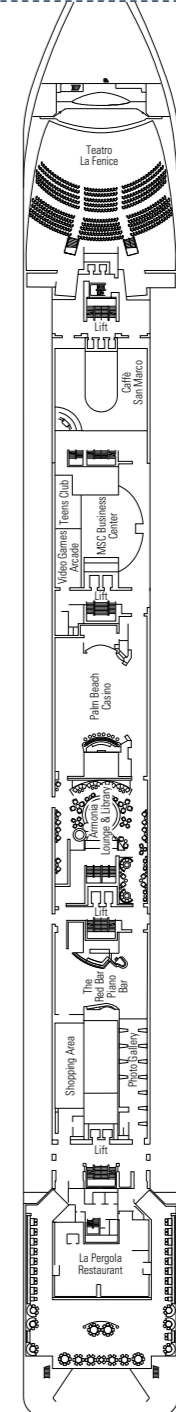

MSC Armonia

Use the deck plans to select your ideal cabin. Choose the deck you wish then use the colours to identify the category of accommodation you desire

976 CABINS | 2679 GUESTS

Data and descriptions are subject to change and will be verified at the time of booking.

CABIN CATEGORIES AND EXPERIENCES

- BELLA · Interior
- BELLA · Outside with Partial View
- FANTASTICA · Interior
- FANTASTICA · Ocean View
- FANTASTICA · Balcony
- FANTASTICA · Suite
- AUREA · Suite

All cabins have one double bed convertible to two single beds, except cabins for guests with disabilities or reduced mobility (H).
 3rd bed available in all categories
 4th bed available in all categories (except Balcony Fantastica, Suite Fantastica and Suite Aurea)

LEGEND

- Sofa bed
- 3rd and 4th bed are bunks
- 3rd bed is a bunk bed
- Connecting Cabins
- H Cabin for guests with disabilities or reduced mobility

DECK 13
SUN DECK

DECK 12
ZAFFIRO

DECK 11
ACQUAMARINA

DECK 10
TORMALINA