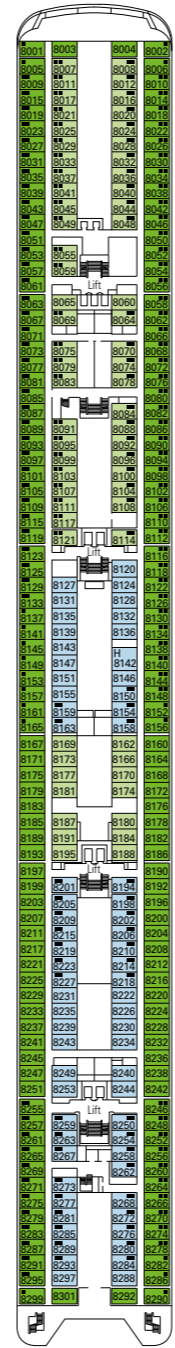

MSC Armonia

Use the deck plans to select your ideal cabin. Choose the deck you wish then use the colours to identify the category of accommodation you desire

976 CABINS | 2679 GUESTS

Data and descriptions are subject to change and will be verified at the time of booking.

CABIN CATEGORIES AND EXPERIENCES

- BELLA · Interior
- BELLA · Outside with Partial View
- FANTASTICA · Interior
- FANTASTICA · Ocean View
- FANTASTICA · Balcony
- FANTASTICA · Suite
- AUREA · Suite

All cabins have one double bed convertible to two single beds, except cabins for guests with disabilities or reduced mobility (H).
 3rd bed available in all categories
 4th bed available in all categories (except Balcony Fantastica, Suite Fantastica and Suite Aurea)

LEGEND

- Sofa bed
- 3rd and 4th bed are bunks
- 3rd bed is a bunk bed
- Connecting Cabins
- H Cabin for guests with disabilities or reduced mobility

DECK 13
SUN DECK

DECK 12
ZAFFIRO

DECK 11
ACQUAMARINA

DECK 10
TORMALINA

DECK 9
AMETISTA

DECK 8
SMERALDO

DECK 7
TOPAZIO

DECK 6
DIAMANTE

DECK 5
RUBINO