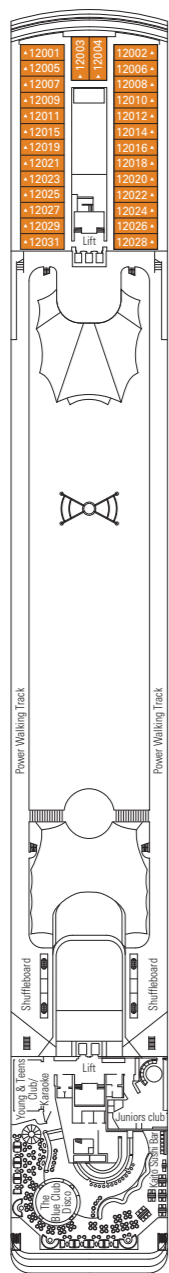

# MSC Lirica

Use the deck plans to select your ideal cabin. Choose the deck you wish then use the colours to identify the category of accommodation you desire

992 CABINS | 2679 GUESTS

Data and descriptions are subject to change and will be verified at the time of booking.

## CABIN CATEGORIES AND EXPERIENCES

<span style="color: blue;">■</span> BELLA · Interior	<span style="color: green;">■</span> FANTASTICA · Interior	<span style="color: orange;">■</span> AUREA · Suite
<span style="color: blue;">■</span> BELLA · Outside with Partial View	<span style="color: green;">■</span> FANTASTICA · Ocean View	
	<span style="color: green;">■</span> FANTASTICA · Balcony	
	<span style="color: green;">■</span> FANTASTICA · Suite	

All cabins have one double bed convertible to two single beds, except cabins for guests with disabilities or reduced mobility (H).  
 3<sup>rd</sup> bed available in all categories  
 4<sup>th</sup> bed available in all categories (except Outside with partial view Bella, Suite Fantastica and Suite Aurea)

## LEGEND

- ▲ Sofa bed
- 3<sup>rd</sup> bed is a bunk bed
- 3<sup>rd</sup> and 4<sup>th</sup> bed are bunks
- H Cabin for guests with disabilities or reduced mobility
- ↔ Connecting Cabins

DECK 13  
MINIGOLF