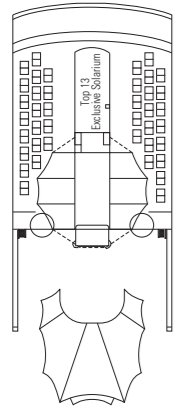

# MSC Lirica

Use the deck plans to select your ideal cabin. Choose the deck you wish then use the colours to identify the category of accommodation you desire

992 CABINS | 2679 GUESTS

Data and descriptions are subject to change and will be verified at the time of booking.

## LEGEND

- ▲ Sofa bed
- 3<sup>rd</sup> bed is a bunk bed
- 3<sup>rd</sup> and 4<sup>th</sup> bed are bunks
- H Cabin for guests with disabilities or reduced mobility
- ↔ Connecting Cabins

DECK 13  
MINIGOLF