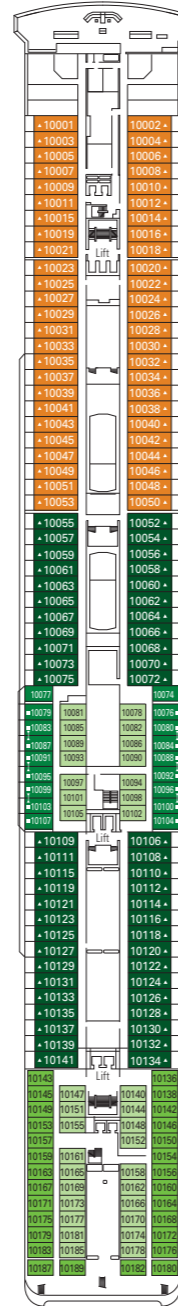

# MSC Lirica

Use the deck plans to select your ideal cabin. Choose the deck you wish then use the colours to identify the category of accommodation you desire

992 CABINS | 2679 GUESTS

Data and descriptions are subject to change and will be verified at the time of booking.

All cabins have one double bed convertible to two single beds, except cabins for guests with disabilities or reduced mobility (H).  
 3<sup>rd</sup> bed available in all categories  
 4<sup>th</sup> bed available in all categories (except Outside with partial view Bella, Suite Fantastica and Suite Aurea)

## LEGEND

- ▲ Sofa bed
- 3<sup>rd</sup> bed is a bunk bed
- 3<sup>rd</sup> and 4<sup>th</sup> bed are bunks
- H Cabin for guests with disabilities or reduced mobility
- ↔ Connecting Cabins

DECK 13  
MINIGOLF

DECK 12  
ROSSINI

DECK 11  
VIVALDI

DECK 10  
BELLINI

DECK 9  
ALBINONI

DECK 8  
PAGANINI

DECK 7  
SCARLATTI

DECK 6  
PUCCINI

DECK 5  
VERDI