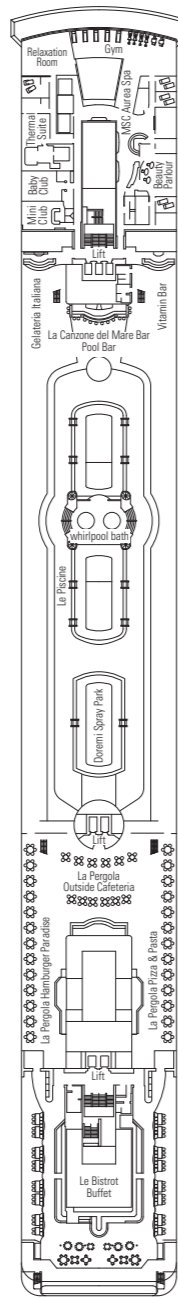

DECK 11
VIVALDI