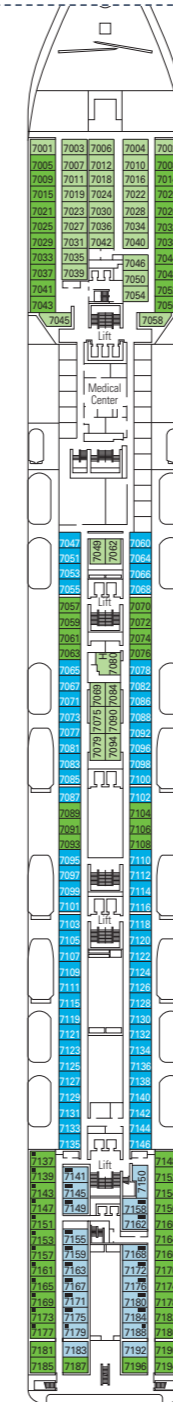

# MSC Lirica

Use the deck plans to select your ideal cabin. Choose the deck you wish then use the colours to identify the category of accommodation you desire

992 CABINS | 2679 GUESTS

Data and descriptions are subject to change and will be verified at the time of booking.

All cabins have one double bed convertible to two single beds, except cabins for guests with disabilities or reduced mobility (H).  
 3<sup>rd</sup> bed available in all categories  
 4<sup>th</sup> bed available in all categories (except Outside with partial view Bella, Suite Fantastica and Suite Aurea)

## LEGEND

- ▲ Sofa bed
- 3<sup>rd</sup> bed is a bunk bed
- 3<sup>rd</sup> and 4<sup>th</sup> bed are bunks
- H Cabin for guests with disabilities or reduced mobility
- ↔ Connecting Cabins

DECK 13  
MINIGOLF

DECK 12  
ROSSINI

DECK 11  
VIVALDI

DECK 10  
BELLINI

DECK 9  
ALBINONI

DECK 8  
PAGANINI

DECK 7  
SCARLATTI

DECK 6  
PUCCINI

DECK 5  
VERDI