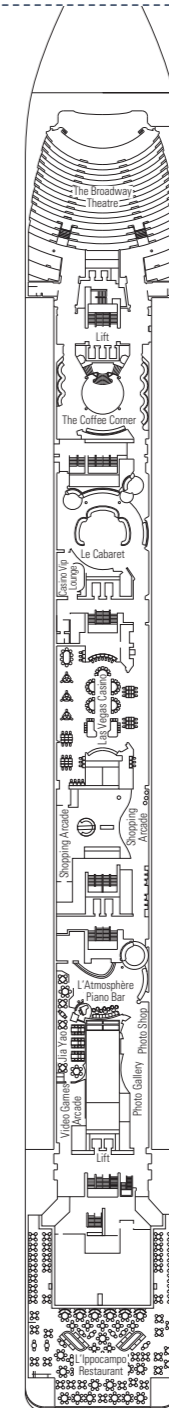

# MSC Lirica

Use the deck plans to select your ideal cabin. Choose the deck you wish then use the colours to identify the category of accommodation you desire

992 CABINS | 2679 GUESTS

Data and descriptions are subject to change and will be verified at the time of booking.

All cabins have one double bed convertible to two single beds, except cabins for guests with disabilities or reduced mobility (H).  
 3<sup>rd</sup> bed available in all categories  
 4<sup>th</sup> bed available in all categories (except Outside with partial view Bella, Suite Fantastica and Suite Aurea)

## LEGEND

- ▲ Sofa bed
- 3<sup>rd</sup> bed is a bunk bed
- 3<sup>rd</sup> and 4<sup>th</sup> bed are bunks
- H Cabin for guests with disabilities or reduced mobility
- ↔ Connecting Cabins

DECK 13  
MINIGOLF

DECK 12  
ROSSINI

DECK 11  
VIVALDI

DECK 10  
BELLINI

DECK 9  
ALBINONI

DECK 8  
PAGANINI

DECK 7  
SCARLATTI

DECK 6  
PUCCINI

DECK 5  
VERDI