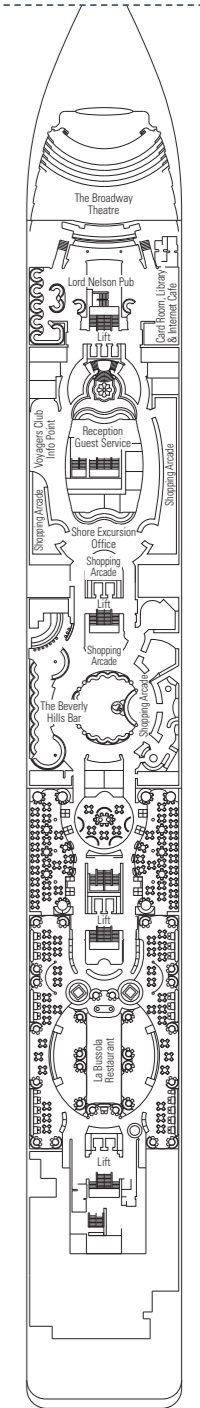

# MSC Lirica

Use the deck plans to select your ideal cabin. Choose the deck you wish then use the colours to identify the category of accommodation you desire

992 CABINS | 2679 GUESTS

Data and descriptions are subject to change and will be verified at the time of booking.

All cabins have one double bed convertible to two single beds, except cabins for guests with disabilities or reduced mobility (H).  
 3<sup>rd</sup> bed available in all categories  
 4<sup>th</sup> bed available in all categories (except Outside with partial view Bella, Suite Fantastica and Suite Aurea)

## LEGEND

- ▲ Sofa bed
- 3<sup>rd</sup> bed is a bunk bed
- 3<sup>rd</sup> and 4<sup>th</sup> bed are bunks
- H Cabin for guests with disabilities or reduced mobility
- ↔ Connecting Cabins

DECK 13  
MINIGOLF

DECK 12  
ROSSINI

DECK 11  
VIVALDI

DECK 10  
BELLINI

DECK 9  
ALBINONI

DECK 8  
PAGANINI

DECK 7  
SCARLATTI

DECK 6  
PUCCINI

DECK 5  
VERDI