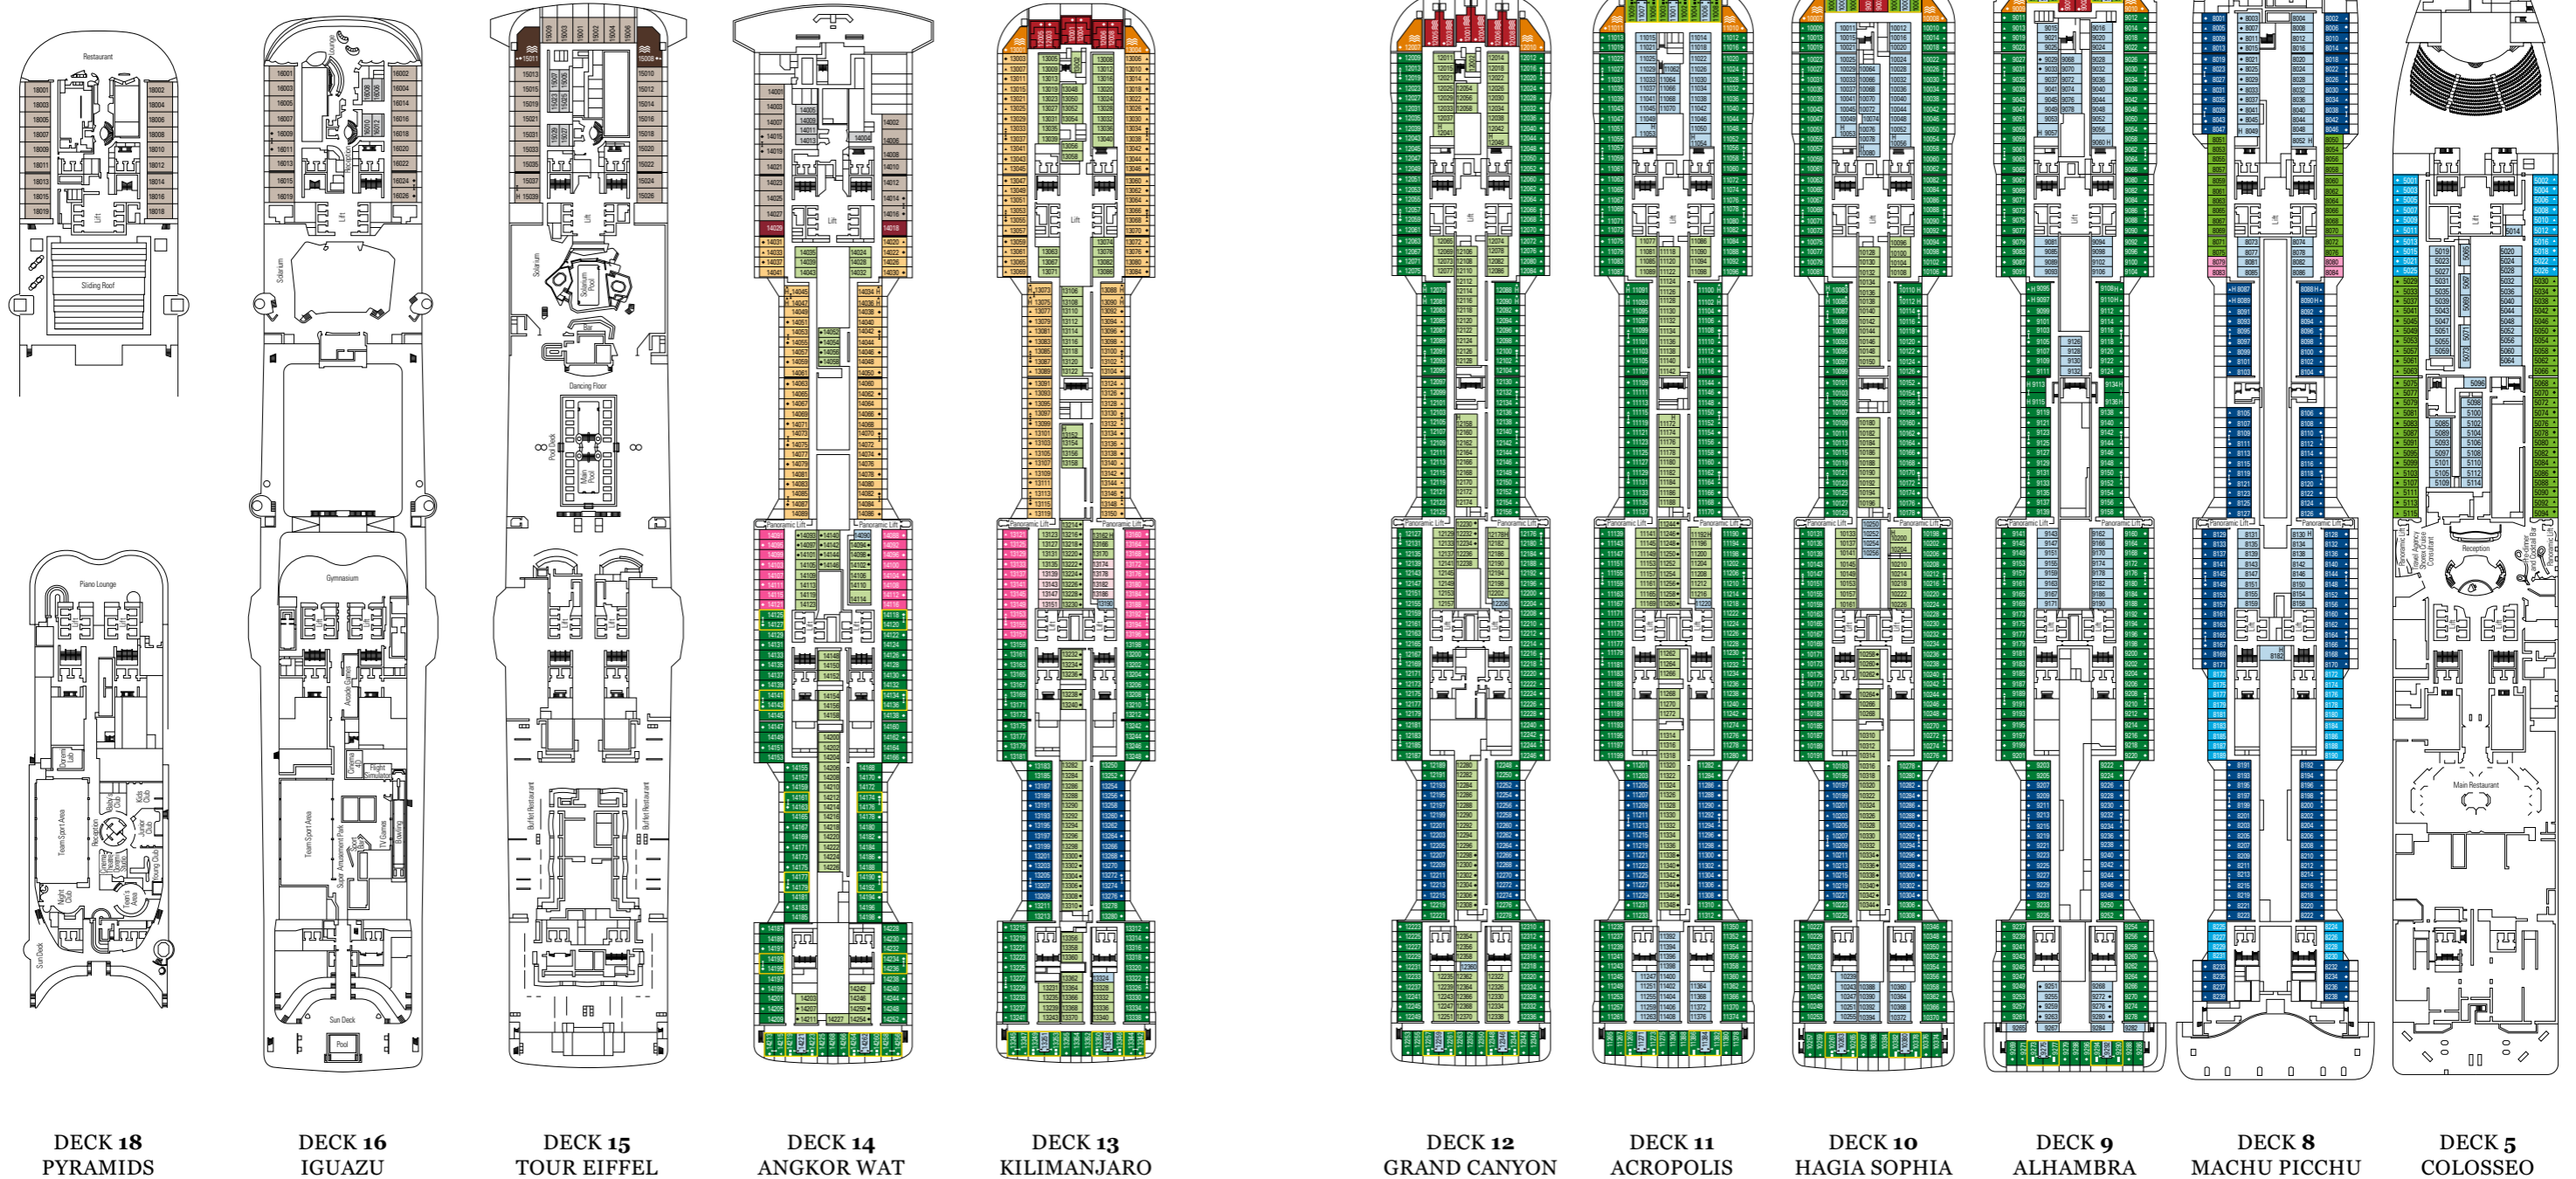

# MSC Meraviglia

Use the deck plans to select your ideal cabin. Choose the deck you wish then use the colours to identify the category of accommodation you desire

2244 CABINS | 5714 GUESTS

Data and descriptions are subject to change and will be verified at the time of booking.

## CABIN CATEGORIES AND EXPERIENCES

<span style="color: #0070C0;">■</span> BELLA › Inside	<span style="color: #008000;">■</span> FANTASTICA › Inside	<span style="color: #FF69B4;">■</span> WELLNESS › Inside	<span style="color: #FF8C00;">■</span> AUREA › Balcony	<span style="color: #A9A9A9;">■</span> MSC YACHT CLUB › Inside Suite
<span style="color: #0070C0;">■</span> BELLA › Ocean View	<span style="color: #008000;">■</span> FANTASTICA › Ocean View	<span style="color: #FF69B4;">■</span> WELLNESS › Ocean View	<span style="color: #FF8C00;">■</span> AUREA › Suite	<span style="color: #808080;">■</span> MSC YACHT CLUB › Deluxe Suite
<span style="color: #0070C0;">■</span> BELLA › Balcony	<span style="color: #008000;">■</span> FANTASTICA › Balcony	<span style="color: #FF69B4;">■</span> WELLNESS › Balcony	<span style="color: #FF8C00;">■</span> AUREA › Duplex	<span style="color: #404040;">■</span> MSC YACHT CLUB › Royal Suite
	<span style="color: #008000;">■</span> FANTASTICA › SuperFamily Cabin			<span style="color: #800000;">■</span> MSC YACHT CLUB › Wellness Deluxe Suite

All cabins have one double bed convertible to two single beds.  
3<sup>rd</sup> bed available in all categories. 4<sup>th</sup> bed available in all categories.

## LEGEND

- ▲ Sofa bed
- ◆ Double sofa bed
- 3<sup>rd</sup> bed is a bunk bed
- 3<sup>rd</sup> and 4<sup>th</sup> bed are bunks
- ↔ Connecting Cabins
- H Cabin for guests with disabilities or reduced mobility
- ⊕ Whirlpool