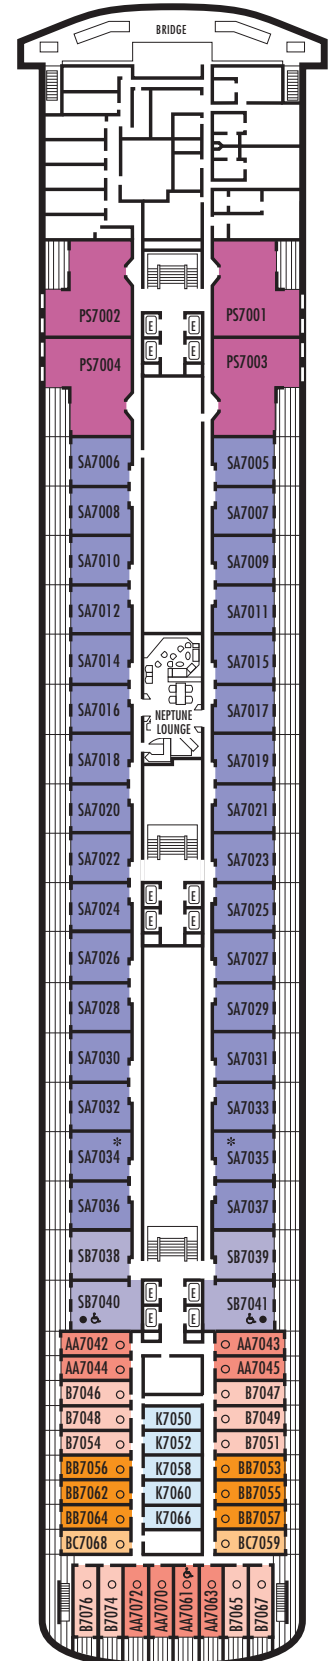

VERANDAH SUITES

PS

Pinnacle Suites: Bedroom with 1 king-size bed, oversize whirlpool bath & shower, living room, dining room, dressing room, private verandah, pantry, 1 sofa bed for 2 persons, mini-bar, refrigerator, guest toilet, floor-to-ceiling windows. Approximately 1,127 sq. ft. including verandah.

SA SB

Neptune Suites: 2 lower beds convertible to 1 king-size bed, whirlpool bath & shower, large sitting area, dressing room, private verandah, 1 sofa bed for 2 persons, mini-bar, refrigerator, floor-to-ceiling windows. Approximately 571–653 sq. ft. including verandah.

AA B BB BC

Vista Suites: 2 lower beds convertible to 1 queen-size bed, whirlpool bath & shower, sitting area, private verandah, mini-bar, refrigerator, floor-to-ceiling windows. Approximately 292 sq. ft. including verandah.

INTERIOR STATEROOMS

K

Large: 2 lower beds convertible to 1 queen-size bed, shower. Approximately 182–293 sq. ft.