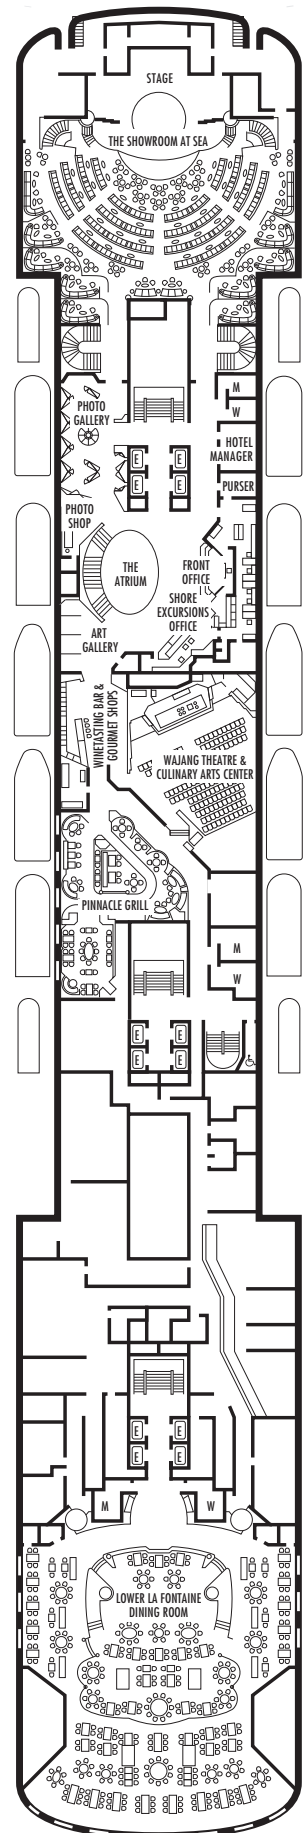

DECK 4—PROMENADE DECK