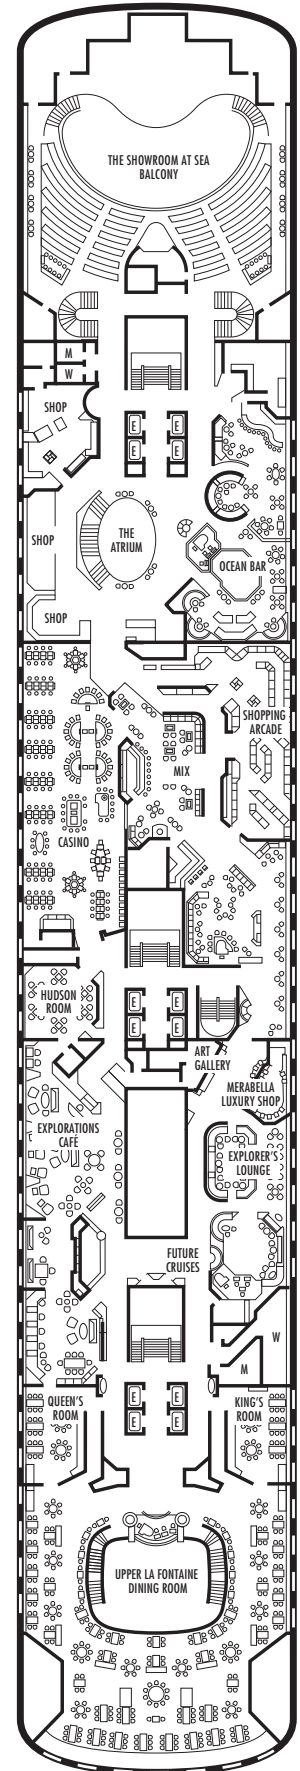

MS ROTTERDAM

DECK PLANS & STATEROOMS

The deck plans are color-coded by category of stateroom, and the category letter precedes the stateroom number in each room. All staterooms are equipped with flat-panel television, DVD player, telephone and multichannel music.

Important Note: Not all staterooms within each category have the same furniture configuration and/or facilities. Appropriate symbols within the rooms on the deck plans describe differences from the stateroom descriptions below.

All information is subject to change.

STATEROOM SYMBOL LEGEND

- Shower only
- Bathtub & shower
- ▲ 2 lower beds
- Triple (2 lower beds, 1 sofa bed)
- Quad (2 lower beds, 1 sofa bed, 1 upper)
- △ Partial sea view
- X Fully obstructed view
- + Connecting rooms
- These staterooms have portholes instead of windows
- ♿ Suites SB7041 & SB7040 are wheelchair accessible with bathtub & shower. Suites AA7061 & AA6223 and staterooms CQ6104, HH3439, EE3437, HH3428, H3399, H3394, CA3333, CA3331, E2709, E2704, E2702, L2696, J2555, J2554, G2500, FF1956, FF1943, G1807, G1806, G1805 & G1804 are wheelchair accessible, shower only.