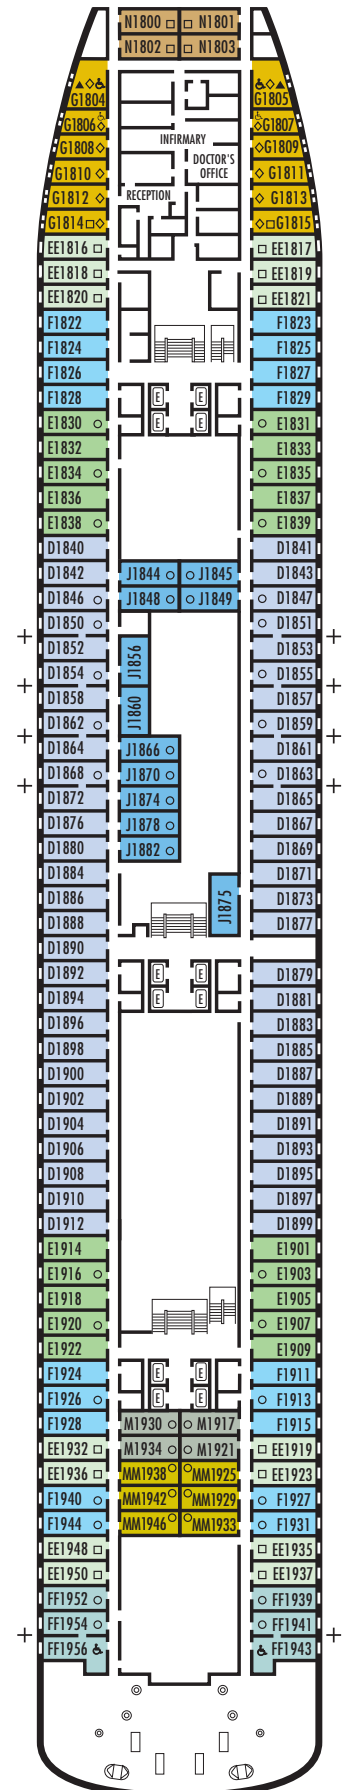

All information is subject to change.

STATEROOM SYMBOL LEGEND

- * Shower only
- Bathtub & shower
- ▲ 2 lower beds
- Triple (2 lower beds, 1 sofa bed)
- Quad (2 lower beds, 1 sofa bed, 1 upper)
- △ Partial sea view
- X Fully obstructed view
- + Connecting rooms
- ◇ These staterooms have portholes instead of windows
- ♿ Suites SB7041 & SB7040 are wheelchair accessible with bathtub & shower. Suites AA7061 & AA6223 and staterooms CQ6104, HH3439, EE3437, HH3428, H3399, H3394, CA3333, CA3331, E2709, E2704, E2702, L2696, J2555, J2554, G2500, FF1956, FF1943, G1807, G1806, G1805 & G1804 are wheelchair accessible, shower only.

OCEAN-VIEW STATEROOMS

D **E** **EE** **F** **FF**

Large: 2 lower beds convertible to 1 queen-size bed, bathtub & shower. Approximately 140–319 sq. ft.

G

Large: 2 lower beds convertible to 1 queen-size bed, bathtub & shower. All G-category staterooms have portholes. Approximately 140–319 sq. ft.

INTERIOR STATEROOMS

J **M** **MM** **N**

Large: 2 lower beds convertible to 1 queen-size bed, shower. Approximately 182–293 sq. ft.

DECK 1—DOLPHIN DECK

Staterooms 1800–1956

MS ROTTERDAM

DECK PLANS & STATEROOMS