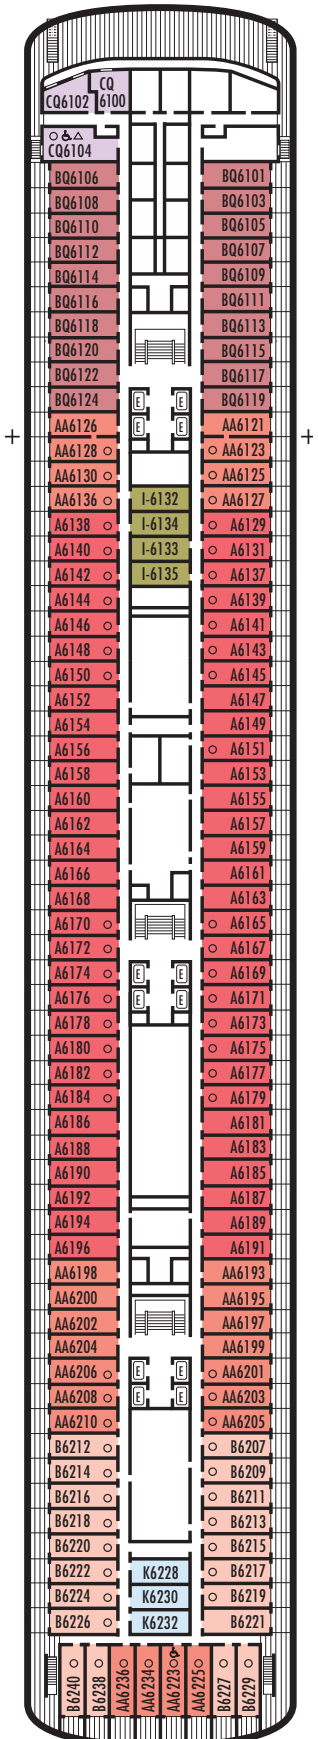

All information is subject to change.

STATEROOM SYMBOL LEGEND

- Shower only
- Bathtub & shower
- ▲ 2 lower beds
- Triple (2 lower beds, 1 sofa bed)
- Quad (2 lower beds, 1 sofa bed, 1 upper)
- △ Partial sea view
- X Fully obstructed view
- + Connecting rooms
- These staterooms have portholes instead of windows
- ♿ Suites SB7041 & SB7040 are wheelchair accessible with bathtub & shower. Suites AA7061 & AA6223 and staterooms CQ6104, HH3439, EE3437, HH3428, H3399, H3394, CA3333, CA3331, E2709, E2704, E2702, L2696, J2555, J2554, G2500, FF1956, FF1943, G1807, G1806, G1805 & G1804 are wheelchair accessible, shower only.

VERANDAH SPA SUITES

BQ

Vista Spa Suites: 2 lower beds convertible to 1 queen-size bed, whirlpool bath & shower, sitting area, private verandah, mini-bar, refrigerator, floor-to-ceiling windows. Approximately 292 sq. ft. including verandah.

VERANDAH SUITES

A AA B

Vista Suites: 2 lower beds convertible to 1 queen-size bed, whirlpool bath & shower, sitting area, private verandah, mini-bar, refrigerator, floor-to-ceiling windows. Approximately 292 sq. ft. including verandah.

OCEAN-VIEW SPA STATEROOMS

CQ

Large Ocean-view Spa: 2 lower beds convertible to 1 queen-size bed, bathtub & shower. Approximately 140–319 sq. ft.

INTERIOR STATEROOMS

I K

Large: 2 lower beds convertible to 1 queen-size bed, shower. Approximately 182–293 sq. ft.