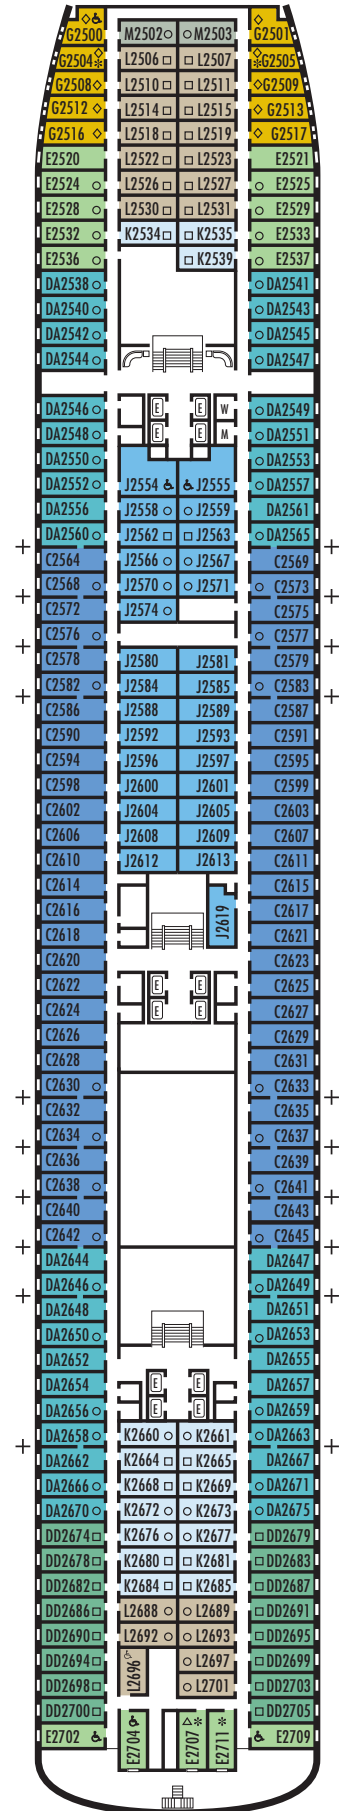

OCEAN-VIEW STATEROOMS

D **E** **EE** **F** **FF**

Large: 2 lower beds convertible to 1 queen-size bed, bathtub & shower. Approximately 140–319 sq. ft.

G

Large: 2 lower beds convertible to 1 queen-size bed, bathtub & shower. All G-category staterooms have portholes. Approximately 140–319 sq. ft.

All information is subject to change.

STATEROOM SYMBOL LEGEND

- * Shower only
- Bathtub & shower
- ▲ 2 lower beds
- Triple (2 lower beds, 1 sofa bed)
- Quad (2 lower beds, 1 sofa bed, 1 upper)
- △ Partial sea view
- X Fully obstructed view
- + Connecting rooms
- ◇ These staterooms have portholes instead of windows
- ♿ Suites SB7041 & SB7040 are wheelchair accessible with bathtub & shower. Suites AA7061 & AA6223 and staterooms CQ6104, HH3439, EE3437, HH3428, H3399, H3394, CA3333, CA3331, E2709, E2704, E2702, L2696, J2555, J2554, G2500, FF1956, FF1943, G1807, G1806, G1805 & G1804 are wheelchair accessible, shower only.

OCEAN-VIEW STATEROOMS

C **DA** **DD** **E**

Large: 2 lower beds convertible to 1 queen-size bed, bathtub & shower. Approximately 140–319 sq. ft.

G

Large: 2 lower beds convertible to 1 queen-size bed, bathtub & shower. All G-category staterooms have portholes. Approximately 140–319 sq. ft.

INTERIOR STATEROOMS

J **K** **L** **M**

Large: 2 lower beds convertible to 1 queen-size bed, shower. Approximately 182–293 sq. ft.

DECK 2—MAIN DECK

Staterooms 2500–2711

MS ROTTERDAM

DECK PLANS & STATEROOMS

The deck plans are color-coded by category of stateroom, and the category letter precedes the stateroom number in each room. All staterooms are equipped with flat-panel television, DVD player, telephone and multichannel music.