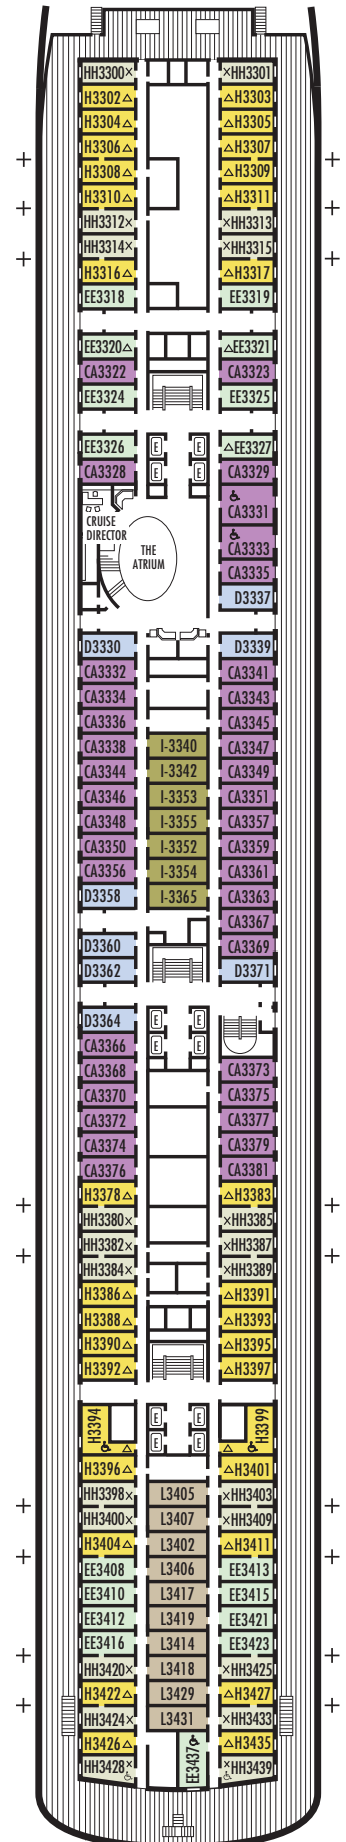

All information is subject to change.

STATEROOM SYMBOL LEGEND

- Shower only
- Bathtub & shower
- ▲ 2 lower beds
- Triple (2 lower beds, 1 sofa bed)
- Quad (2 lower beds, 1 sofa bed, 1 upper)
- △ Partial sea view
- × Fully obstructed view
- + Connecting rooms
- These staterooms have portholes instead of windows
- ♿ Suites SB7041 & SB7040 are wheelchair accessible with bathtub & shower. Suites AA7061 & AA6223 and staterooms CQ6104, HH3439, EE3437, HH3428, H3399, H3394, CA3333, CA3331, E2709, E2704, E2702, L2696, J2555, J2554, G2500, FF1956, FF1943, G1807, G1806, G1805 & G1804 are wheelchair accessible, shower only.

OCEAN-VIEW STATEROOMS

CA

Lanai: 2 lower beds convertible to 1 queen-size bed, bathtub & shower. Sliding glass doors lead onto the walk-around Lower Promenade Deck. Approximately 196–240 sq. ft.

D EE

Large: 2 lower beds convertible to 1 queen-size bed, bathtub & shower. Approximately 140–319 sq. ft.

H HH

Large: 2 lower beds convertible to 1 queen-size bed, bathtub & shower. All H-category staterooms have partial sea views. All HH-category staterooms have fully obstructed views. Approximately 140–319 sq. ft.

INTERIOR STATEROOMS

I L

Large: 2 lower beds convertible to 1 queen-size bed, shower. Approximately 182–293 sq. ft.