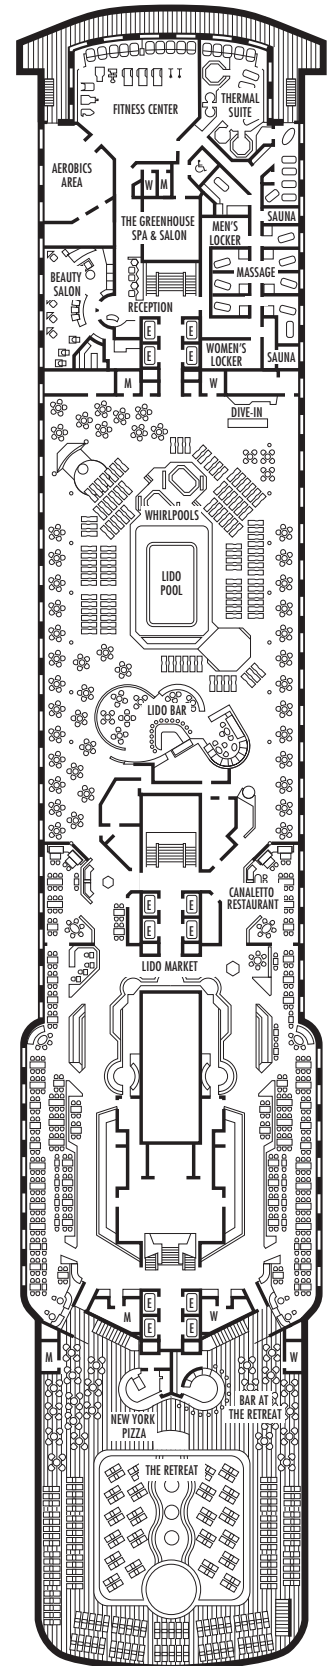

MS ROTTERDAM

DECK PLANS & STATEROOMS

The deck plans are color-coded by category of stateroom, and the category letter precedes the stateroom number in each room. All staterooms are equipped with flat-panel television, DVD player, telephone and multichannel music.

Important Note: Not all staterooms within each category have the same furniture configuration and/or facilities. Appropriate symbols within the rooms on the deck plans describe differences from the stateroom descriptions below.

All information is subject to change.

STATEROOM SYMBOL LEGEND

- Shower only
- Bathtub & shower
- ▲ 2 lower beds
- Triple (2 lower beds, 1 sofa bed)
- Quad (2 lower beds, 1 sofa bed, 1 upper)
- △ Partial sea view
- X Fully obstructed view
- + Connecting rooms
- These staterooms have portholes instead of windows
- ♿ Suites SB7041 & SB7040 are wheelchair accessible with bathtub & shower. Suites AA7061 & AA6223 and staterooms CQ6104, HH3439, EE3437, HH3428, H3399, H3394, CA3333, CA3331, E2709, E2704, E2702, L2696, J2555, J2554, G2500, FF1956, FF1943, G1807, G1806, G1805 & G1804 are wheelchair accessible, shower only.