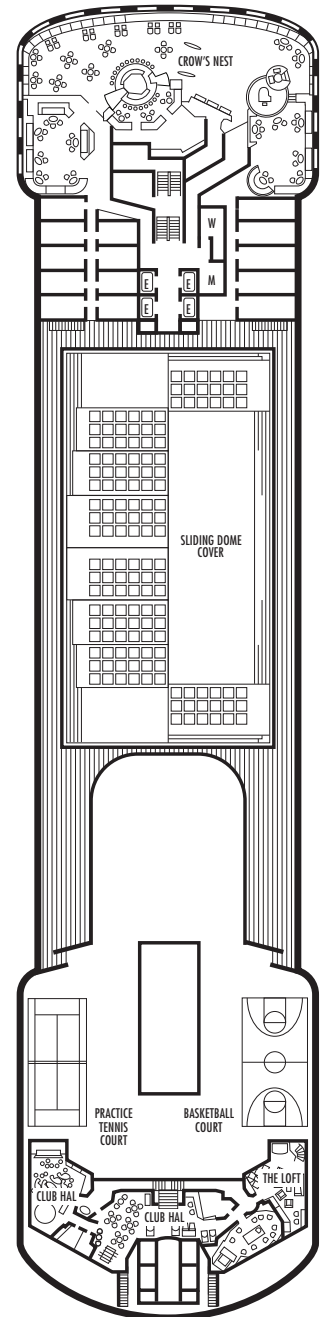

MS ROTTERDAM

DECK PLANS & STATEROOMS

The deck plans are color-coded by category of stateroom, and the category letter precedes the stateroom number in each room. All staterooms are equipped with flat-panel television, DVD player, telephone and multichannel music.

Important Note: Not all staterooms within each category have the same furniture configuration and/or facilities. Appropriate symbols within the rooms on the deck plans describe differences from the stateroom descriptions below.

All information is subject to change.

STATEROOM SYMBOL LEGEND

- Shower only
- Bathtub & shower
- ▲ 2 lower beds
- Triple (2 lower beds, 1 sofa bed)
- Quad (2 lower beds, 1 sofa bed, 1 upper)
- △ Partial sea view
- × Fully obstructed view
- + Connecting rooms
- These staterooms have portholes instead of windows
- ♿ Suites SB7041 & SB7040 are wheelchair accessible with bathtub & shower. Suites AA7061 & AA6223 and staterooms CQ6104, HH3439, EE3437, HH3428, H3399, H3394, CA3333, CA3331, E2709, E2704, E2702, L2696, J2555, J2554, G2500, FF1956, FF1943, G1807, G1806, G1805 & G1804 are wheelchair accessible, shower only.