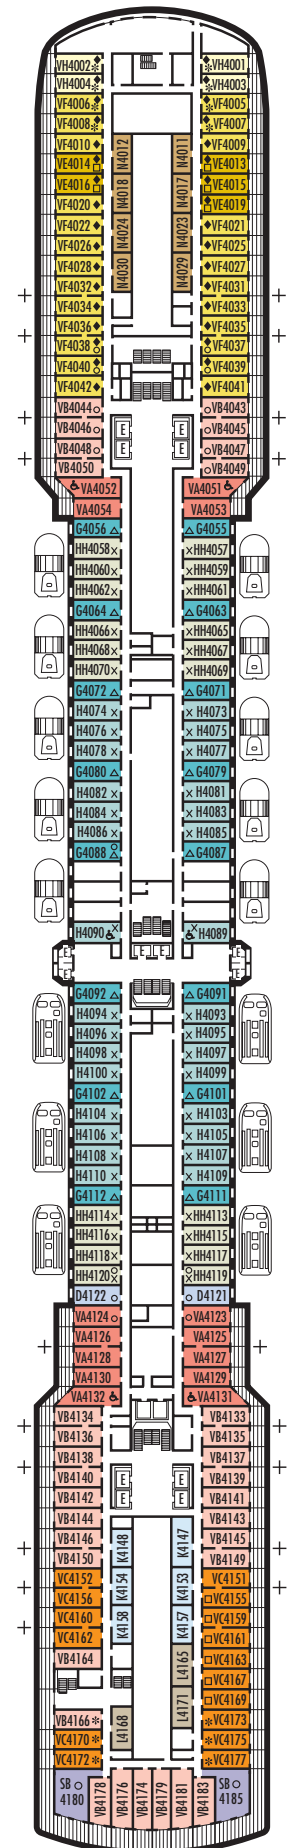

VERANDAH SUITES

■ SB

Neptune Suites: 2 lower beds convertible to 1 king-size bed, bathroom with dual sink vanity, full-size whirlpool bath & shower & additional shower stall, large sitting area, dressing room, private verandah, 1 sofa bed for 2 persons, floor-to-ceiling windows. Approximately 500–712 sq. ft. including verandah.

VERANDAH STATEROOMS

■ VA ■ VB ■ VC ■ VE ■ VF ■ VH

Verandah: 2 lower beds convertible to 1 queen-size bed, bathtub & shower, sitting area, private verandah, floor-to-ceiling windows. Approximately 212–359 sq. ft. including verandah.

OCEAN-VIEW STATEROOMS

■ D

Large: 2 lower beds convertible to 1 queen-size bed, bathtub & shower. Approximately 174–180 sq. ft.

■ G ■ H ■ HH

Large: 2 lower beds convertible to 1 queen-size bed, bathtub & shower. All G-category staterooms have partial sea views. All H- & HH-category staterooms have fully obstructed views. Approximately 174–180 sq. ft.

INTERIOR STATEROOMS

■ K

Large or Standard: 2 lower beds convertible to 1 queen-size bed, shower. Approximately 151–233 sq. ft.

■ L ■ N

Standard: 2 lower beds convertible to 1 queen-size bed, shower. Approximately 151–233 sq. ft.

DECK 4—UPPER PROMENADE DECK

Staterooms 4001–4185