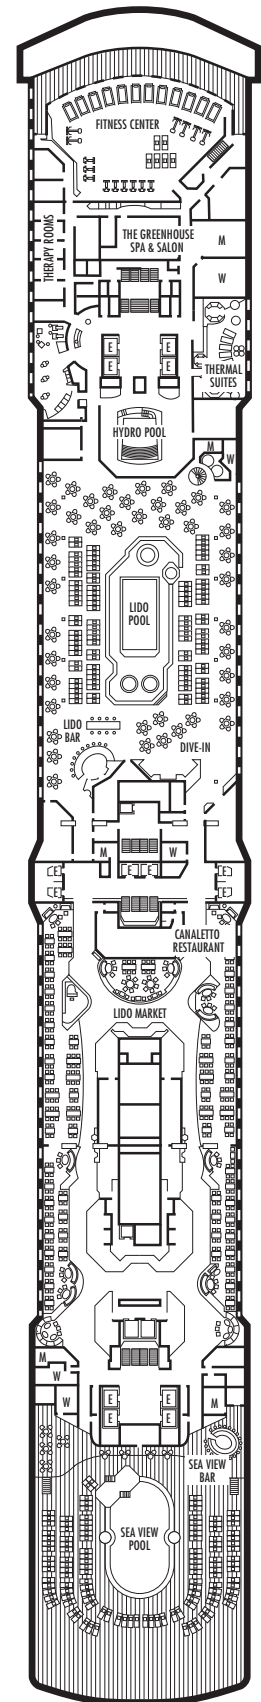

MS ZUIDERDAM

DECK PLANS & STATEROOMS

The deck plans are color-coded by category of stateroom, and the category letter precedes the stateroom number in each room. All staterooms are equipped with flat-panel television, DVD player, mini-bar, mini-safe, data port, telephone and multichannel music.

Important Note: Not all staterooms within each category have the same furniture configuration and/or facilities. Appropriate symbols within the rooms on the deck plans describe differences from the stateroom descriptions below.

All information is subject to change.

STATEROOM SYMBOL LEGEND

- Triple (2 lower beds, 1 sofa bed)
- Quad (2 lower beds, 1 sofa bed, 1 upper)
- △ Partial sea view
- × Fully obstructed view
- + Connecting rooms
- Shower only
- ♣ Single sink vanity
- Staterooms have solid steel verandah railings instead of clear-view Plexiglas® railings
- ♿ Suites SY8068, SC6175, SC6164, SY5002 & SY5001 are wheelchair accessible, bathtub and roll-in shower. Suite SS6108 and staterooms I-8037, VA8032, VA8031, VA6049, VB6004, VB6003, VA5140, VA5137, VA5054, VA5051, VA4132, VA4131, H4090, H4089, VA4052, VA4051, D1100, C1082, C1081, J1074, K1012 & K1011 are wheelchair accessible, roll-in shower only.