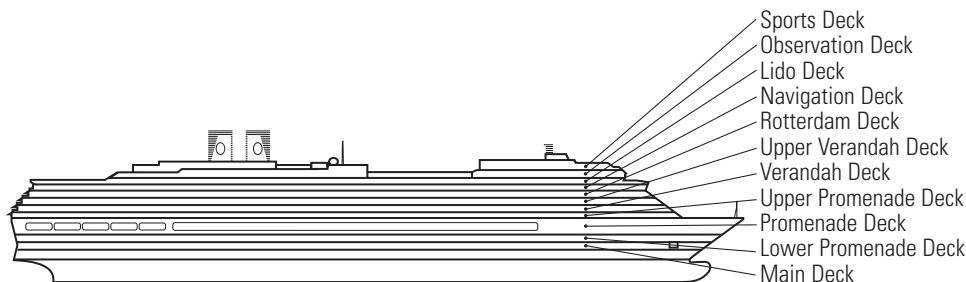

INTERIOR STATEROOMS

I MM

Large or Standard: 2 lower beds convertible to 1 queen-size bed, shower. Approximately 151–233 sq. ft.

MS ZUIDERDAM

DECK PLANS & STATEROOMS

The deck plans are color-coded by category of stateroom, and the category letter precedes the stateroom number in each room. All staterooms are equipped with flat-panel television, DVD player, mini-bar, mini-safe, data port, telephone and multichannel music.