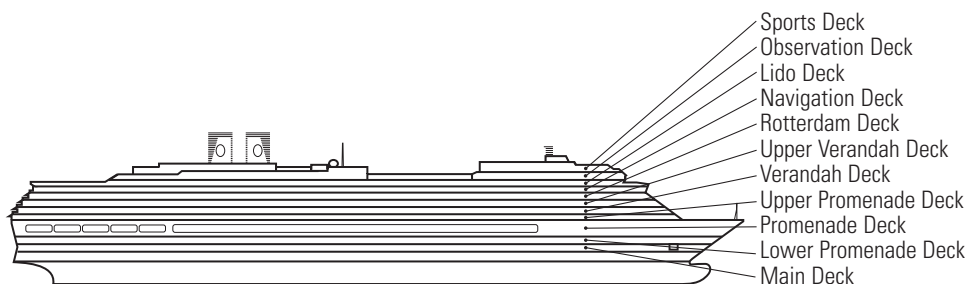

MS ZUIDERDAM

DECK PLANS & STATEROOMS

The deck plans are color-coded by category of stateroom, and the category letter precedes the stateroom number in each room. All staterooms are equipped with flat-panel television, DVD player, mini-bar, mini-safe, data port, telephone and multichannel music.