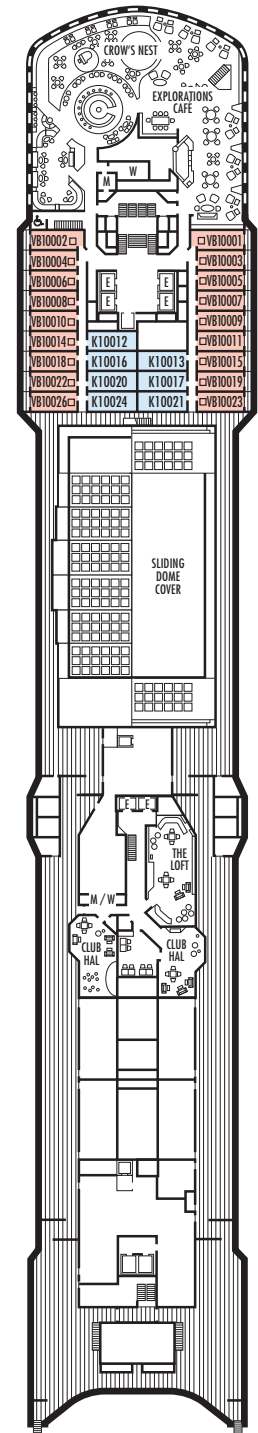

Important Note: Not all staterooms within each category have the same furniture configuration and/or facilities. Appropriate symbols within the rooms on the deck plans describe differences from the stateroom descriptions below.

All information is subject to change.

STATEROOM SYMBOL LEGEND

- Triple (2 lower beds, 1 sofa bed)
- Quad (2 lower beds, 1 sofa bed, 1 upper)
- △ Partial sea view
- × Fully obstructed view
- + Connecting rooms
- Shower only
- ♣ Single sink vanity
- Staterooms have solid steel verandah railings instead of clear-view Plexiglas® railings
- ♿ Suites SY8068, SC6175, SC6164, SY5002 & SY5001 are wheelchair accessible, bathtub and roll-in shower. Suite SS6108 and staterooms I-8037, VA8032, VA8031, VA6049, VB6004, VB6003, VA5140, VA5137, VA5054, VA5051, VA4132, VA4131, H4090, H4089, VA4052, VA4051, D1100, C1082, C1081, J1074, K1012 & K1011 are wheelchair accessible, roll-in shower only.

VERANDAH STATEROOMS

VB

Verandah: 2 lower beds convertible to 1 queen-size bed, bathtub & shower, sitting area, private verandah, floor-to-ceiling windows. Approximately 212–359 sq. ft including verandah.

INTERIOR STATEROOMS

K

Large or Standard: 2 lower beds convertible to 1 queen-size bed, shower. Approximately 151–233 sq. ft.