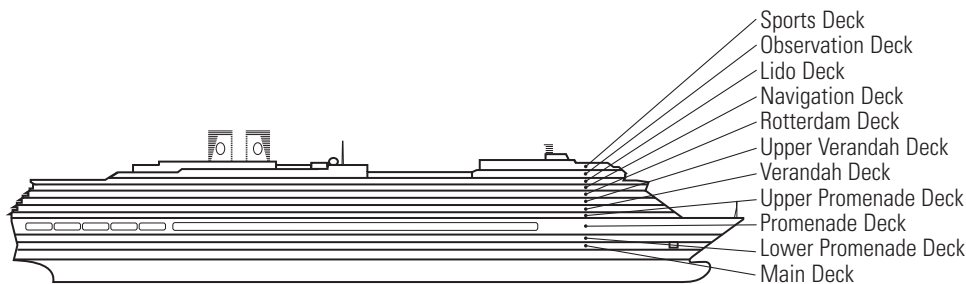

VERANDAH SUITES

■ SB ■ SC

Neptune Suites: 2 lower beds convertible to 1 king-size bed, bathroom with dual sink vanity, full-size whirlpool bath & shower & additional shower stall, large sitting area, dressing room, private verandah, 1 sofa bed for 2 persons, floor-to-ceiling windows. Approximately 500–712 sq. ft. including verandah.

■ SS

Signature Suites: 2 lower beds convertible to 1 queen-size bed, bathroom with dual sink vanity, full-size whirlpool bath & shower & additional shower stall, large sitting area, private verandah, 1 sofa bed for 1 person, floor-to-ceiling windows. Approximately 372–384 sq. ft. including verandah.

VERANDAH STATEROOMS

■ VA ■ VB ■ VC ■ VD

Verandah: 2 lower beds convertible to 1 queen-size bed, bathtub & shower, sitting area, private verandah, floor-to-ceiling windows. Approximately 213–359 sq. ft. including verandah.

OCEAN-VIEW STATEROOMS

■ F

Large: 2 lower beds convertible to 1 queen-size bed, bathtub & shower. Approximately 174–180 sq. ft.

INTERIOR STATEROOMS

■ I ■ K

Large or Standard: 2 lower beds convertible to 1 queen-size bed, shower. Approximately 151–233 sq. ft.

■ L

Standard: 2 lower beds convertible to 1 queen-size bed, shower. Approximately 151–233 sq. ft.