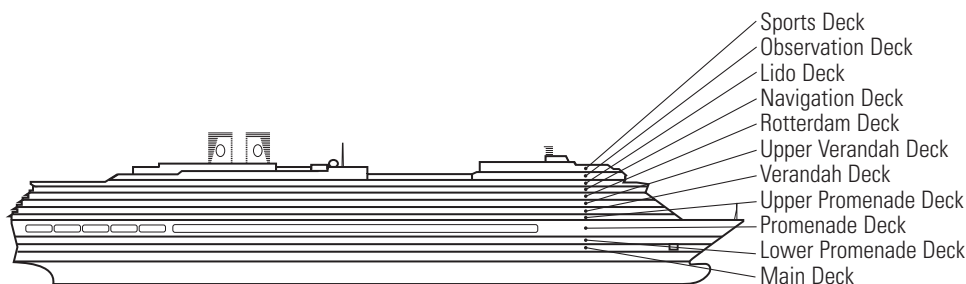

INTERIOR STATEROOMS

K

Large or Standard: 2 lower beds convertible to 1 queen-size bed, shower. Approximately 151–233 sq. ft.

MS ZUIDERDAM

DECK PLANS & STATEROOMS

The deck plans are color-coded by category of stateroom, and the category letter precedes the stateroom number in each room. All staterooms are equipped with flat-panel television, DVD player, mini-bar, mini-safe, data port, telephone and multichannel music.