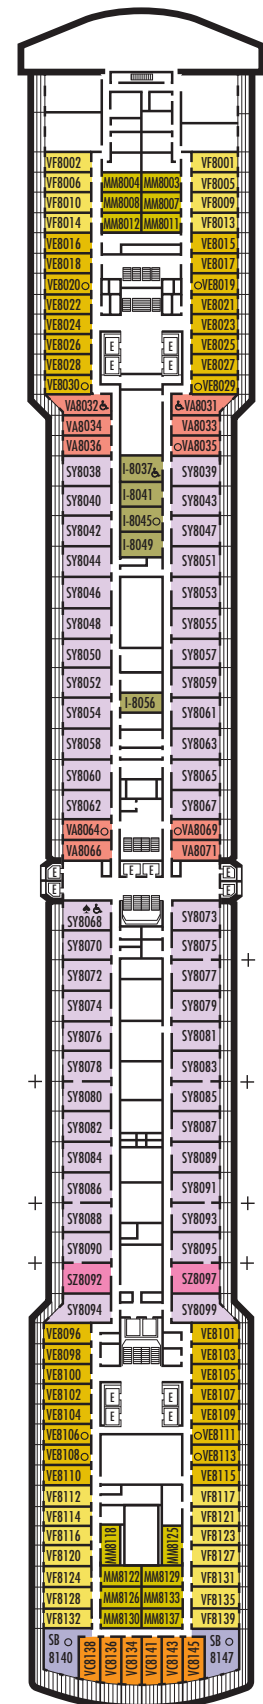

VERANDAH SUITES

SB

Neptune Suites: 2 lower beds convertible to 1 king-size bed, bathroom with dual sink vanity, full-size whirlpool bath & shower & additional shower stall, large sitting area, dressing room, private verandah, 1 sofa bed for 2 persons, floor-to-ceiling windows. Approximately 500–712 sq. ft. including verandah.

SY SZ

Signature Suites: 2 lower beds convertible to 1 queen-size bed, bathroom with dual sink vanity, full-size whirlpool bath & shower & additional shower stall, large sitting area, private verandah, 1 sofa bed for 1 person, floor-to-ceiling windows. Approximately 372–384 sq. ft. including verandah.

VERANDAH STATEROOMS

VA VC VE VF

Verandah: 2 lower beds convertible to 1 queen-size bed, bathtub & shower, sitting area, private verandah, floor-to-ceiling windows. Approximately 212–359 sq. ft. including verandah.

INTERIOR STATEROOMS

I MM

Large or Standard: 2 lower beds convertible to 1 queen-size bed, shower. Approximately 151–233 sq. ft.