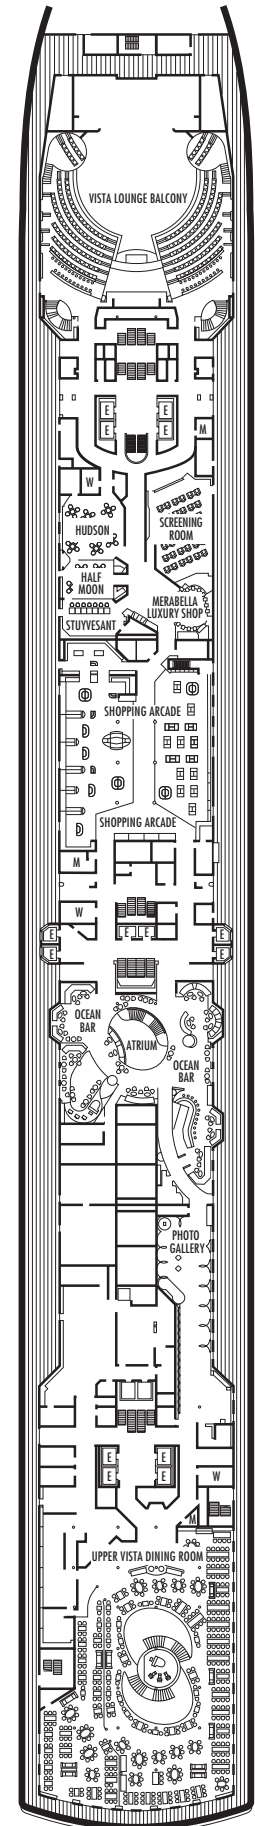

MS ZUIDERDAM

DECK PLANS & STATEROOMS

The deck plans are color-coded by category of stateroom, and the category letter precedes the stateroom number in each room. All staterooms are equipped with flat-panel television, DVD player, mini-bar, mini-safe, data port, telephone and multichannel music.

Important Note: Not all staterooms within each category have the same furniture configuration and/or facilities. Appropriate symbols within the rooms on the deck plans describe differences from the stateroom descriptions below.

All information is subject to change.

STATEROOM SYMBOL LEGEND

- Triple (2 lower beds, 1 sofa bed)
- Quad (2 lower beds, 1 sofa bed, 1 upper)
- △ Partial sea view
- × Fully obstructed view
- + Connecting rooms
- Shower only
- ♣ Single sink vanity
- Staterooms have solid steel verandah railings instead of clear-view Plexiglas® railings
- ♿ Suites SY8068, SC6175, SC6164, SY5002 & SY5001 are wheelchair accessible, bathtub and roll-in shower. Suite SS6108 and staterooms I-8037, VA8032, VA8031, VA6049, VB6004, VB6003, VA5140, VA5137, VA5054, VA5051, VA4132, VA4131, H4090, H4089, VA4052, VA4051, D1100, C1082, C1081, J1074, K1012 & K1011 are wheelchair accessible, roll-in shower only.