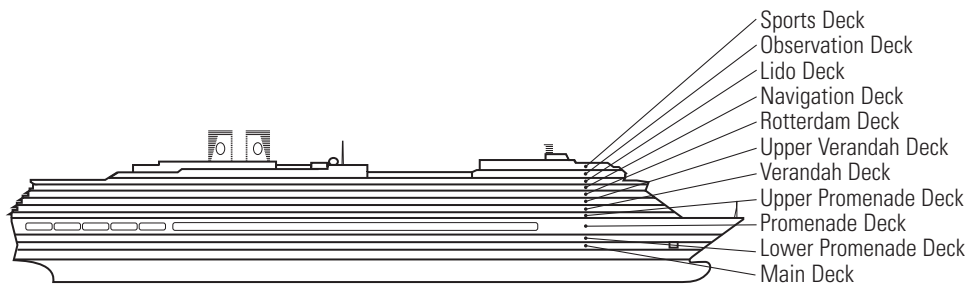

VERANDAH SUITES

■ SB

Neptune Suites: 2 lower beds convertible to 1 king-size bed, bathroom with dual sink vanity, full-size whirlpool bath & shower & additional shower stall, large sitting area, dressing room, private verandah, 1 sofa bed for 2 persons, floor-to-ceiling windows. Approximately 500–712 sq. ft. including verandah.

VERANDAH STATEROOMS

■ VA ■ VB ■ VC ■ VE ■ VF ■ VH

Verandah: 2 lower beds convertible to 1 queen-size bed, bathtub & shower, sitting area, private verandah, floor-to-ceiling windows. Approximately 212–359 sq. ft. including verandah.

OCEAN-VIEW STATEROOMS

■ D

Large: 2 lower beds convertible to 1 queen-size bed, bathtub & shower. Approximately 174–180 sq. ft.

■ G ■ H ■ HH

Large: 2 lower beds convertible to 1 queen-size bed, bathtub & shower. All G-category staterooms have partial sea views. All H- & HH-category staterooms have fully obstructed views. Approximately 174–180 sq. ft.

INTERIOR STATEROOMS

■ K

Large or Standard: 2 lower beds convertible to 1 queen-size bed, shower. Approximately 151–233 sq. ft.

■ L ■ N

Standard: 2 lower beds convertible to 1 queen-size bed, shower. Approximately 151–233 sq. ft.

DECK 4—UPPER PROMENADE DECK

Staterooms 4001–4185