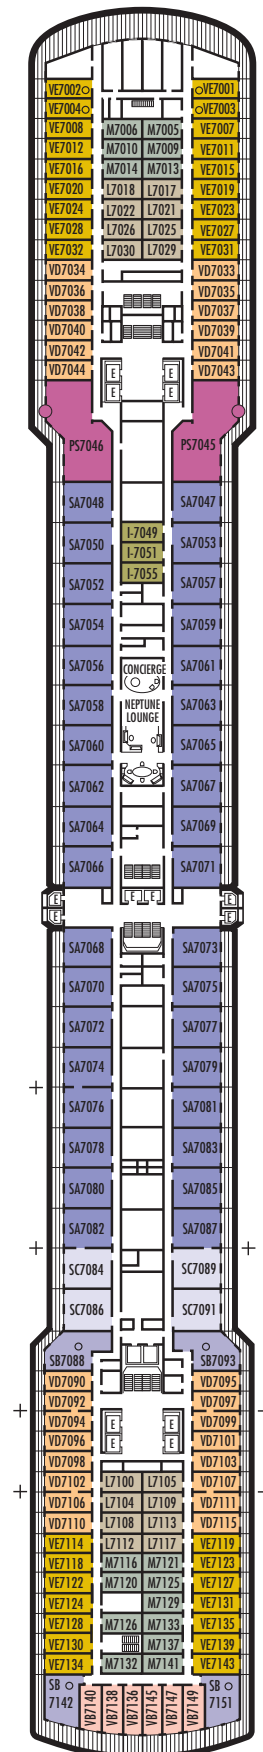

VERANDAH SUITES

PS

Pinnacle Suites: Bedroom with 1 king-size bed, oversized whirlpool bath & shower & additional shower stall, living room, dining room, dressing room, private verandah with whirlpool, pantry, 1 sofa bed for 2 persons, microwave, refrigerator, guest toilet, private stereo system, floor-to-ceiling windows.
Approximately 1,150 sq. ft. including verandah.

SA SB SC

Neptune Suites: 2 lower beds convertible to 1 king-size bed, bathroom with dual sink vanity, full-size whirlpool bath & shower & additional shower stall, large sitting area, dressing room, private verandah, 1 sofa bed for 2 persons, floor-to-ceiling windows.
Approximately 500–712 sq. ft. including verandah.

VERANDAH STATEROOMS

VB VD VE

Verandah: 2 lower beds convertible to 1 queen-size bed, bathtub & shower, sitting area, private verandah, floor-to-ceiling windows.
Approximately 212–359 sq. ft. including verandah.

INTERIOR STATEROOMS

I

Large or Standard: 2 lower beds convertible to 1 queen-size bed, shower.
Approximately 151–233 sq. ft.

L M

Standard: 2 lower beds convertible to 1 queen-size bed, shower.
Approximately 151–233 sq. ft.