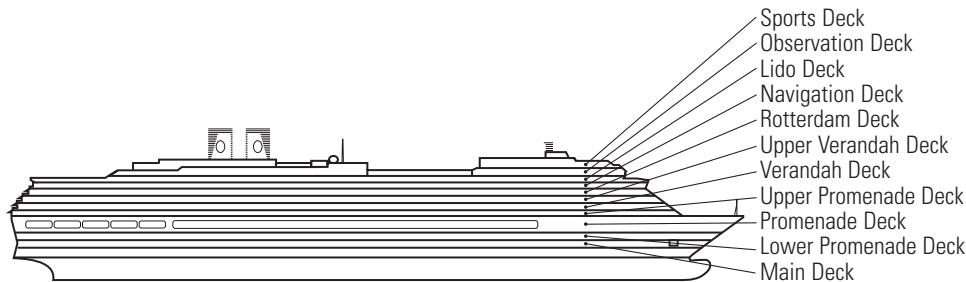

K

Large or Standard: 2 lower beds convertible to 1 queen-size bed, shower.
Approximately 151–233 sq. ft.

DECK 1—MAIN DECK Staterooms 1001–1127

MS ZUIDERDAM

DECK PLANS & STATEROOMS

The deck plans are color-coded by category of stateroom, and the category letter precedes the stateroom number in each room. All staterooms are equipped with flat-panel television, DVD player, mini-bar, mini-safe, data port, telephone and multichannel music.