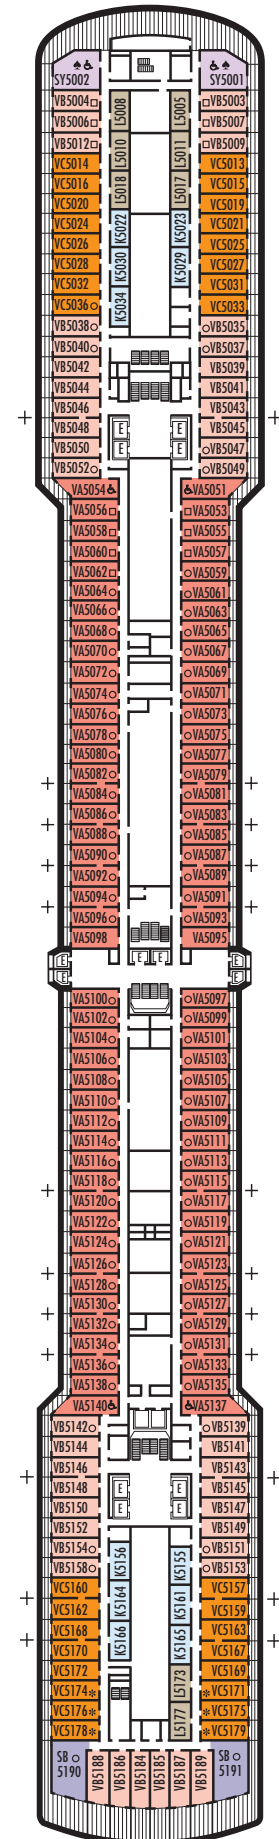

VERANDAH SUITES

SB

Neptune Suites: 2 lower beds convertible to 1 king-size bed, bathroom with dual sink vanity, full-size whirlpool bath & shower & additional shower stall, large sitting area, dressing room, private verandah, 1 sofa bed for 2 persons, floor-to-ceiling windows. Approximately 500–712 sq. ft. including verandah.

SY

Signature Suites: 2 lower beds convertible to 1 queen-size bed, bathroom with dual sink vanity, full-size whirlpool bath & shower & additional shower stall, large sitting area, private verandah, 1 sofa bed for 1 person, floor-to-ceiling windows. Approximately 372–384 sq. ft. including verandah.

VERANDAH STATEROOMS

VA VB VC

Verandah: 2 lower beds convertible to 1 queen-size bed, bathtub & shower, sitting area, private verandah, floor-to-ceiling windows. Approximately 212–359 sq. ft. including verandah.

INTERIOR STATEROOMS

K

Large or Standard: 2 lower beds convertible to 1 queen-size bed, shower. Approximately 151–233 sq. ft.

L

Standard: 2 lower beds convertible to 1 queen-size bed, shower. Approximately 151–233 sq. ft.

DECK 5—VERANDAH DECK

Staterooms 5001–5191