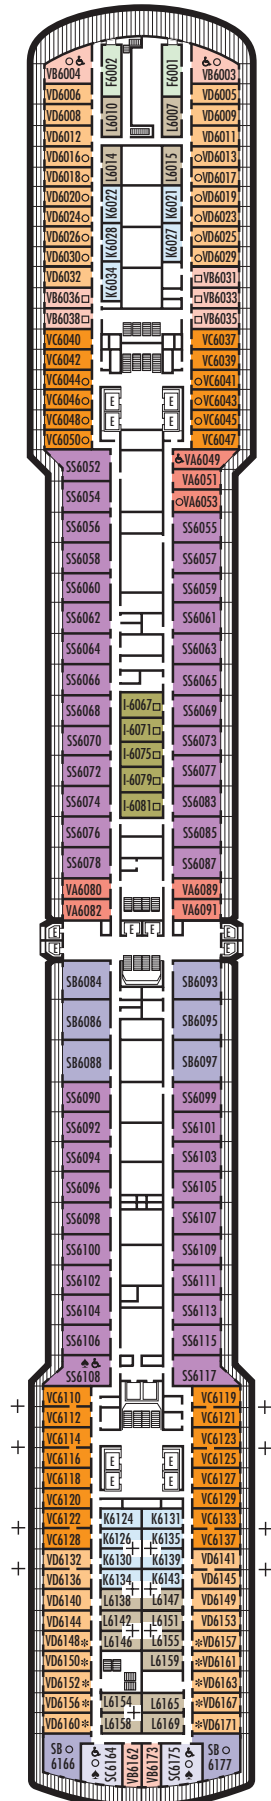

K

Large or Standard: 2 lower beds convertible to 1 queen-size bed, shower.
Approximately 151–233 sq. ft.

DECK 1—MAIN DECK Staterooms 1001–1127

MS ZUIDERDAM

DECK PLANS & STATEROOMS

The deck plans are color-coded by category of stateroom, and the category letter precedes the stateroom number in each room. All staterooms are equipped with flat-panel television, DVD player, mini-bar, mini-safe, data port, telephone and multichannel music.

VERANDAH STATEROOMS

■ VA ■ VB ■ VC ■ VE ■ VF ■ VH

Verandah: 2 lower beds convertible to 1 queen-size bed, bathtub & shower, sitting area, private verandah, floor-to-ceiling windows. Approximately 212–359 sq. ft. including verandah.

INTERIOR STATEROOMS

■ K

Large or Standard: 2 lower beds convertible to 1 queen-size bed, shower. Approximately 151–233 sq. ft.

■ L ■ N

Standard: 2 lower beds convertible to 1 queen-size bed, shower. Approximately 151–233 sq. ft.

■ L

Standard: 2 lower beds convertible to 1 queen-size bed, shower. Approximately 151–233 sq. ft.

MS ZUIDERDAM

DECK PLANS & STATEROOMS

The deck plans are color-coded by category of stateroom, and the category letter precedes the stateroom number in each room. All staterooms are equipped with flat-panel television, DVD player, mini-bar, mini-safe, data port, telephone and multichannel music.