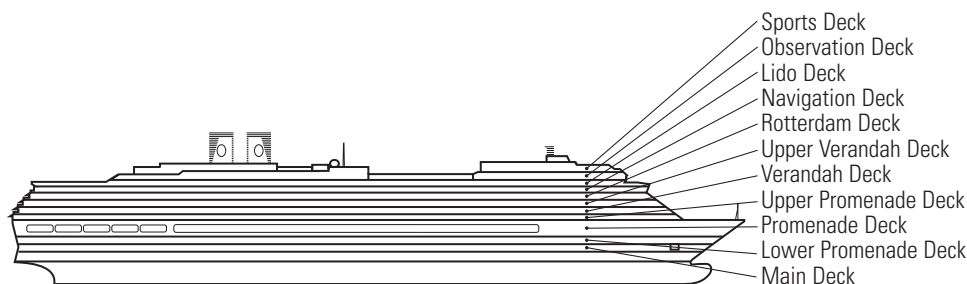

MS ZUIDERDAM

DECK PLANS & STATEROOMS

The deck plans are color-coded by category of stateroom, and the category letter precedes the stateroom number in each room. All staterooms are equipped with flat-panel television, DVD player, mini-bar, mini-safe, data port, telephone and multichannel music.

Important Note: Not all staterooms within each category have the same furniture configuration and/or facilities. Appropriate symbols within the rooms on the deck plans describe differences from the stateroom descriptions below.

All information is subject to change.

STATEROOM SYMBOL LEGEND

- Triple (2 lower beds, 1 sofa bed)
- Quad (2 lower beds, 1 sofa bed, 1 upper)
- △ Partial sea view
- × Fully obstructed view
- + Connecting rooms
- Shower only
- ♣ Single sink vanity
- Staterooms have solid steel verandah railings instead of clear-view Plexiglas® railings
- ♿ Suites SY8068, SC6175, SC6164, SY5002 & SY5001 are wheelchair accessible, bathtub and roll-in shower. Suite SS6108 and staterooms I-8037, VA8032, VA8031, VA6049, VB6004, VB6003, VA5140, VA5137, VA5054, VA5051, VA4132, VA4131, H4090, H4089, VA4052, VA4051, D1100, C1082, C1081, J1074, K1012 & K1011 are wheelchair accessible, roll-in shower only.