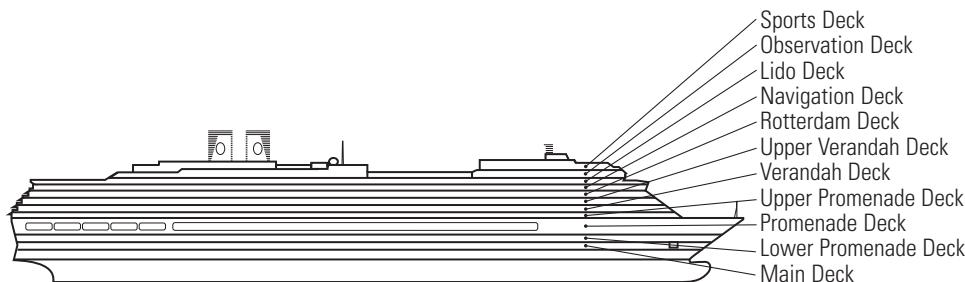

DECK 5—VERANDAH DECK

Staterooms 5001–5191

MS ZUIDERDAM

DECK PLANS & STATEROOMS

The deck plans are color-coded by category of stateroom, and the category letter precedes the stateroom number in each room. All staterooms are equipped with flat-panel television, DVD player, mini-bar, mini-safe, data port, telephone and multichannel music.