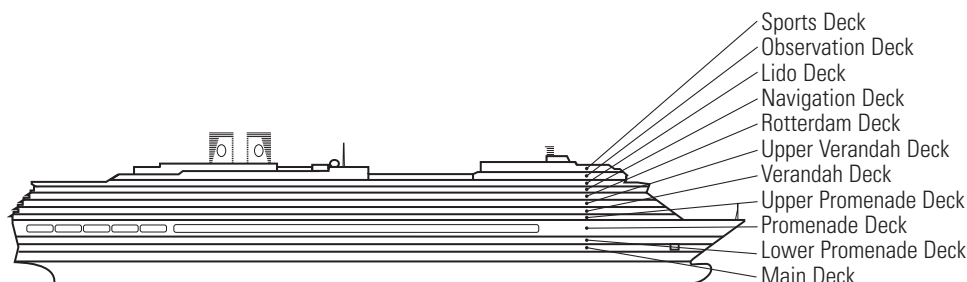

MS ZUIDERDAM

DECK PLANS & STATEROOMS

The deck plans are color-coded by category of stateroom, and the category letter precedes the stateroom number in each room. All staterooms are equipped with flat-panel television, DVD player, mini-bar, mini-safe, data port, telephone and multichannel music.

Important Note: Not all staterooms within each category have the same furniture configuration and/or facilities. Appropriate symbols within the rooms on the deck plans describe differences from the stateroom descriptions below.

All information is subject to change.

STATEROOM SYMBOL LEGEND

- Triple (2 lower beds, 1 sofa bed)
- Quad (2 lower beds, 1 sofa bed, 1 upper)
- △ Partial sea view
- × Fully obstructed view
- + Connecting rooms
- Shower only
- ♣ Single sink vanity
- Staterooms have solid steel verandah railings instead of clear-view Plexiglas® railings
- ♿ Suites SY8068, SC6175, SC6164, SY5002 & SY5001 are wheelchair accessible, bathtub and roll-in shower. Suite SS6108 and staterooms I-8037, VA8032, VA8031, VA6049, VB6004, VB6003, VA5140, VA5137, VA5054, VA5051, VA4132, VA4131, H4090, H4089, VA4052, VA4051, D1100, C1082, C1081, J1074, K1012 & K1011 are wheelchair accessible, roll-in shower only.