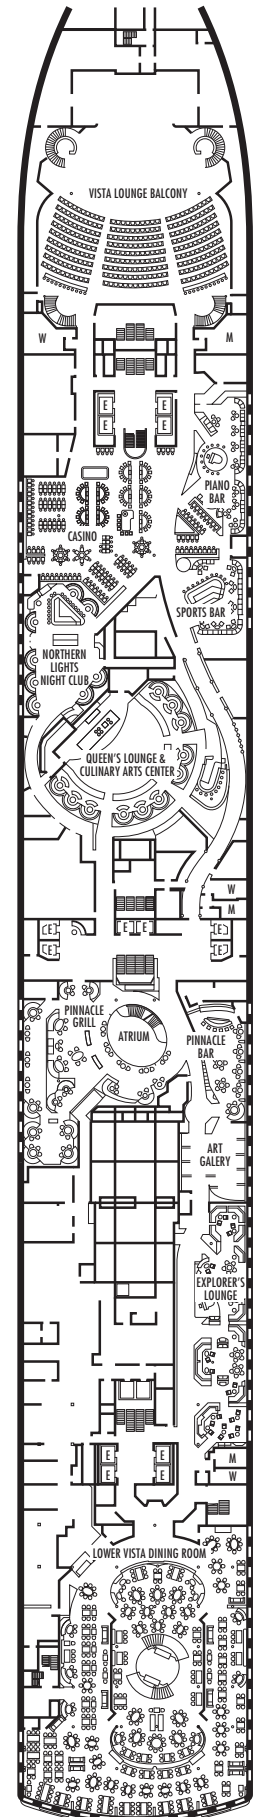

All information is subject to change.

STATEROOM SYMBOL LEGEND

- Triple (2 lower beds, 1 sofa bed)
- Quad (2 lower beds, 1 sofa bed, 1 upper)
- △ Partial sea view
- × Fully obstructed view
- ⊕ Connecting rooms
- * Shower only
- ♣ Single sink vanity
- ◆ Staterooms have solid steel verandah railings instead of clear-view Plexiglas® railings
- ♿ Suites SY8068, SC6175, SC6164, SY5002 & SY5001 are wheelchair accessible, bathtub and roll-in shower. Suite SS6108 and staterooms I-8037, VA8032, VA8031, VA6049, VB6004, VB6003, VA5140, VA5137, VA5054, VA5051, VA4132, VA4131, H4090, H4089, VA4052, VA4051, D1100, C1082, C1081, J1074, K1012 & K1011 are wheelchair accessible, roll-in shower only.

K

Large or Standard: 2 lower beds convertible to 1 queen-size bed, shower.
Approximately 151–233 sq. ft.

DECK 1—MAIN DECK Staterooms 1001–1127

MS ZUIDERDAM

DECK PLANS & STATEROOMS

The deck plans are color-coded by category of stateroom, and the category letter precedes the stateroom number in each room. All staterooms are equipped with flat-panel television, DVD player, mini-bar, mini-safe, data port, telephone and multichannel music.

All information is subject to change.

STATEROOM SYMBOL LEGEND

- Triple (2 lower beds, 1 sofa bed)
- Quad (2 lower beds, 1 sofa bed, 1 upper)
- △ Partial sea view
- × Fully obstructed view
- + Connecting rooms
- * Shower only
- ♣ Single sink vanity
- ◆ Staterooms have solid steel verandah railings instead of clear-view Plexiglas® railings
- ♿ Suites SY8068, SC6175, SC6164, SY5002 & SY5001 are wheelchair accessible, bathtub and roll-in shower. Suite SS6108 and staterooms I-8037, VA8032, VA8031, VA6049, VB6004, VB6003, VA5140, VA5137, VA5054, VA5051, VA4132, VA4131, H4090, H4089, VA4052, VA4051, D1100, C1082, C1081, J1074, K1012 & K1011 are wheelchair accessible, roll-in shower only.