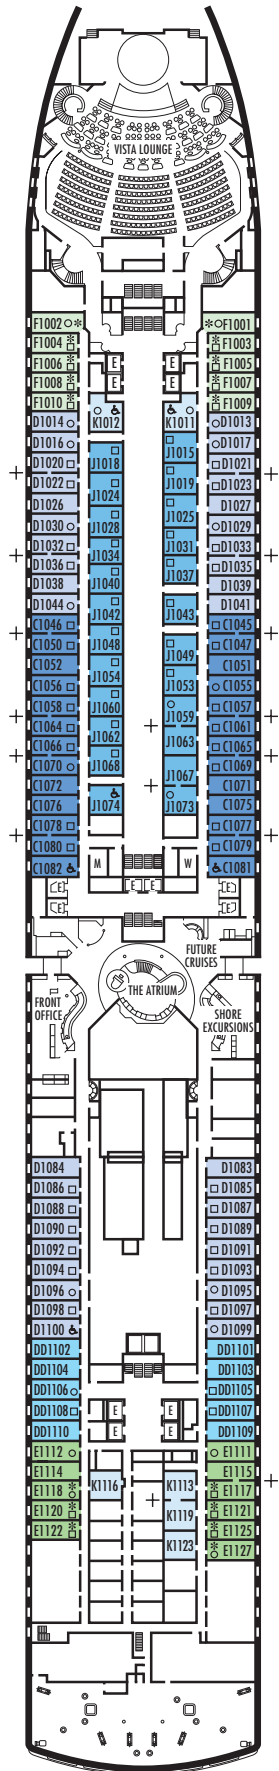

All information is subject to change.

STATEROOM SYMBOL LEGEND

- Triple (2 lower beds, 1 sofa bed)
- Quad (2 lower beds, 1 sofa bed, 1 upper)
- △ Partial sea view
- × Fully obstructed view
- ⊕ Connecting rooms
- * Shower only
- ♣ Single sink vanity
- ◆ Staterooms have solid steel verandah railings instead of clear-view Plexiglas® railings
- ♿ Suites SY8068, SC6175, SC6164, SY5002 & SY5001 are wheelchair accessible, bathtub and roll-in shower. Suite SS6108 and staterooms I-8037, VA8032, VA8031, VA6049, VB6004, VB6003, VA5140, VA5137, VA5054, VA5051, VA4132, VA4131, H4090, H4089, VA4052, VA4051, D1100, C1082, C1081, J1074, K1012 & K1011 are wheelchair accessible, roll-in shower only.

OCEAN-VIEW STATEROOMS

C **D** **DD** **E** **F**

Large: 2 lower beds convertible to 1 queen-size bed, bathtub & shower.
Approximately 174–180 sq. ft.

INTERIOR STATEROOMS

J

Large: 2 lower beds convertible to 1 queen-size bed, shower.
Approximately 151–233 sq. ft.

K

Large or Standard: 2 lower beds convertible to 1 queen-size bed, shower.
Approximately 151–233 sq. ft.

DECK 1—MAIN DECK Staterooms 1001–1127

MS ZUIDERDAM

DECK PLANS & STATEROOMS

The deck plans are color-coded by category of stateroom, and the category letter precedes the stateroom number in each room. All staterooms are equipped with flat-panel television, DVD player, mini-bar, mini-safe, data port, telephone and multichannel music.